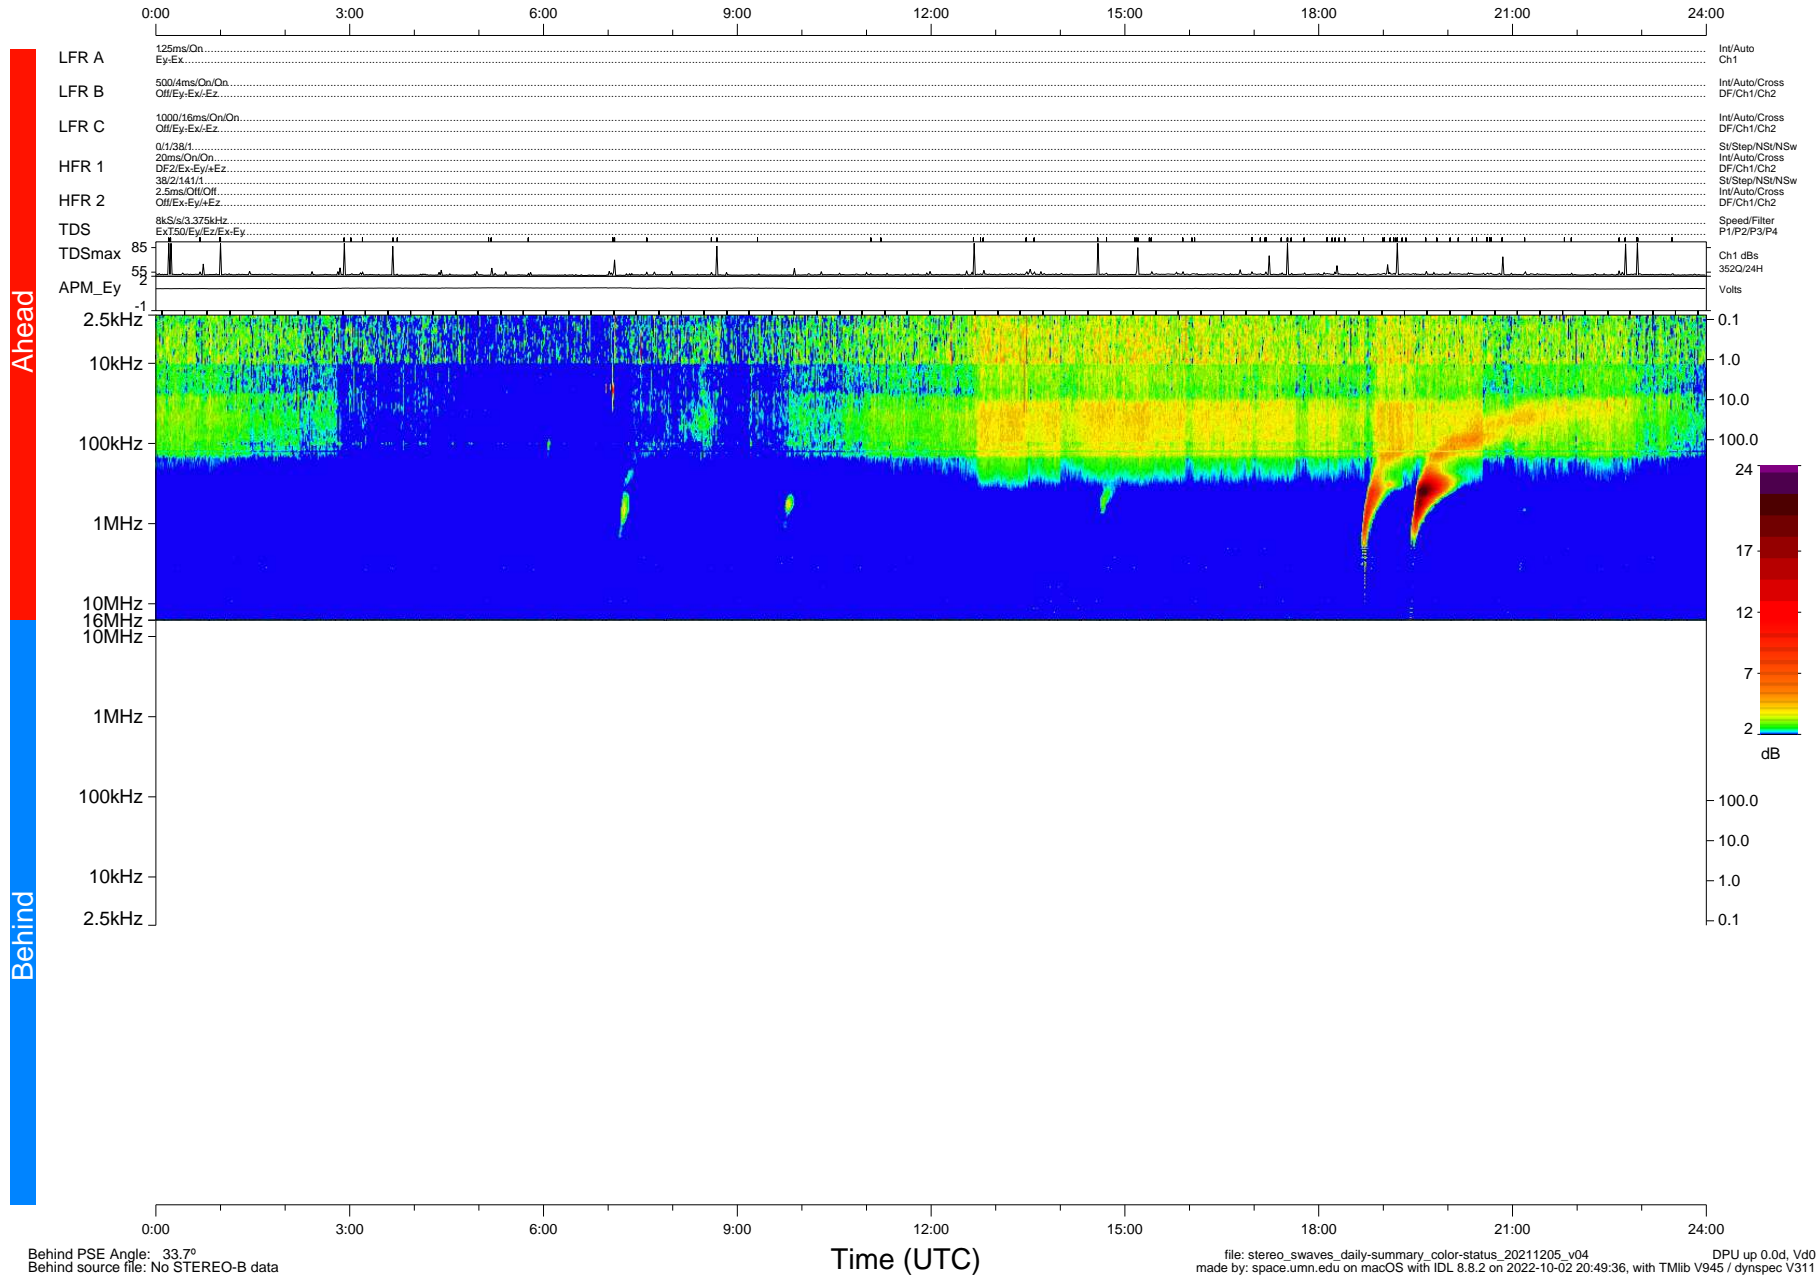

# STEREO/WAVES Daily Summary - 05-Dec-2021 (DOY 339)

Ahead source file: swaves\_ahead\_2021\_339\_1\_05.fin (Recovery: 100.0% HK, 104% Pkts)  
 Ahead PSE Angle: -36.0°

DPU up 2342.9d, V412d40

Behind PSE Angle: 33.7°  
 Behind source file: No STEREO-B data

Time (UTC)

file: stereo\_swaves\_daily-summary\_color-status\_20211205\_v04 DPU up 0.0d, Vd0  
 made by: space.umn.edu on macOS with IDL 8.8.2 on 2022-10-02 20:49:36, with Tlib V945 / dynspec V311