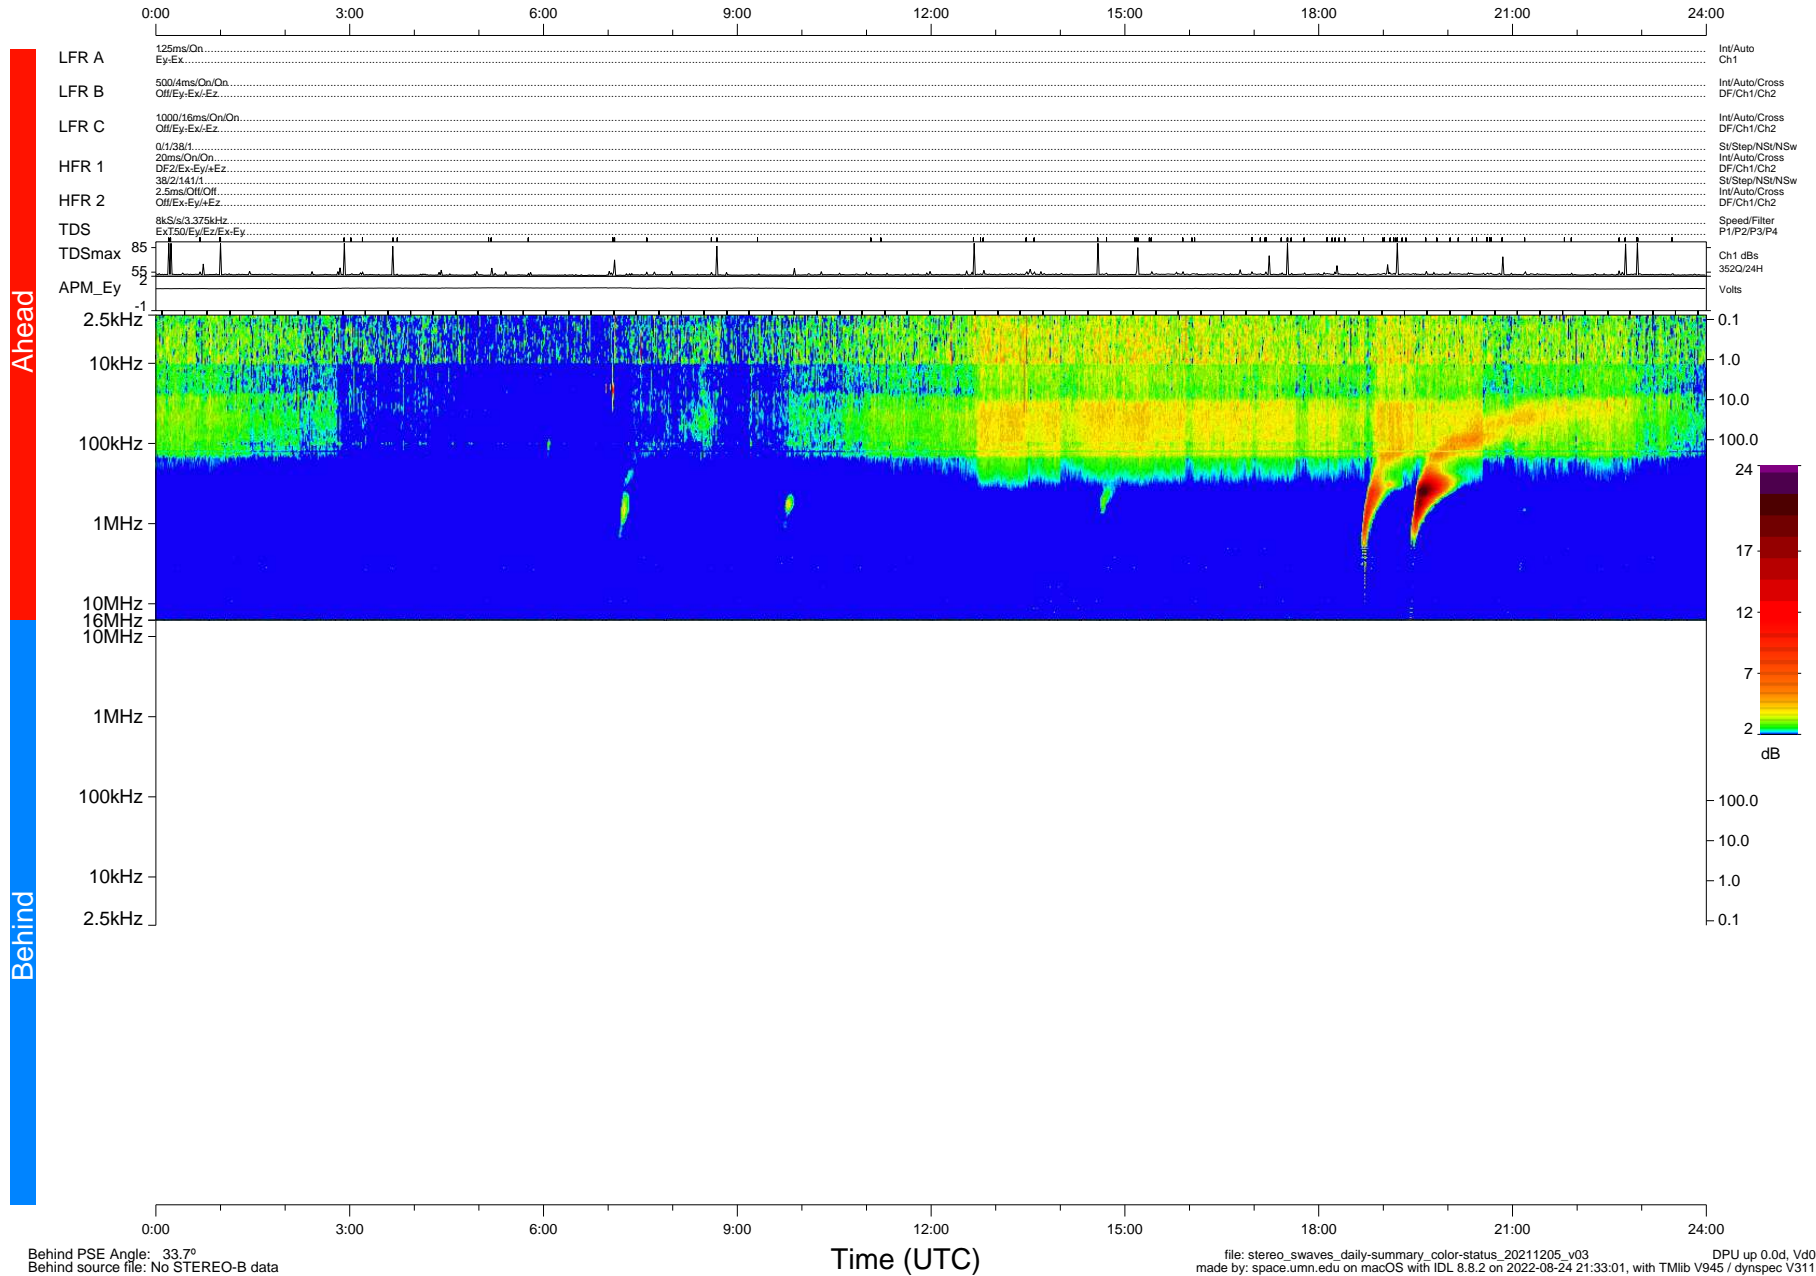

STEREO/WAVES Daily Summary - 05-Dec-2021 (DOY 339)

Ahead source file: swaves_ahead_2021_339_1_05.fin (Recovery: 100.0% HK, 104% Pkts)
 Ahead PSE Angle: -36.0°

DPU up 2342.9d, V412d40

Behind PSE Angle: 33.7°
 Behind source file: No STEREO-B data

Time (UTC)

file: stereo_swaves_daily-summary_color-status_20211205_v03 DPU up 0.0d, Vd0
 made by: space.umn.edu on macOS with IDL 8.8.2 on 2022-08-24 21:33:01, with Tlib V945 / dynspec V311