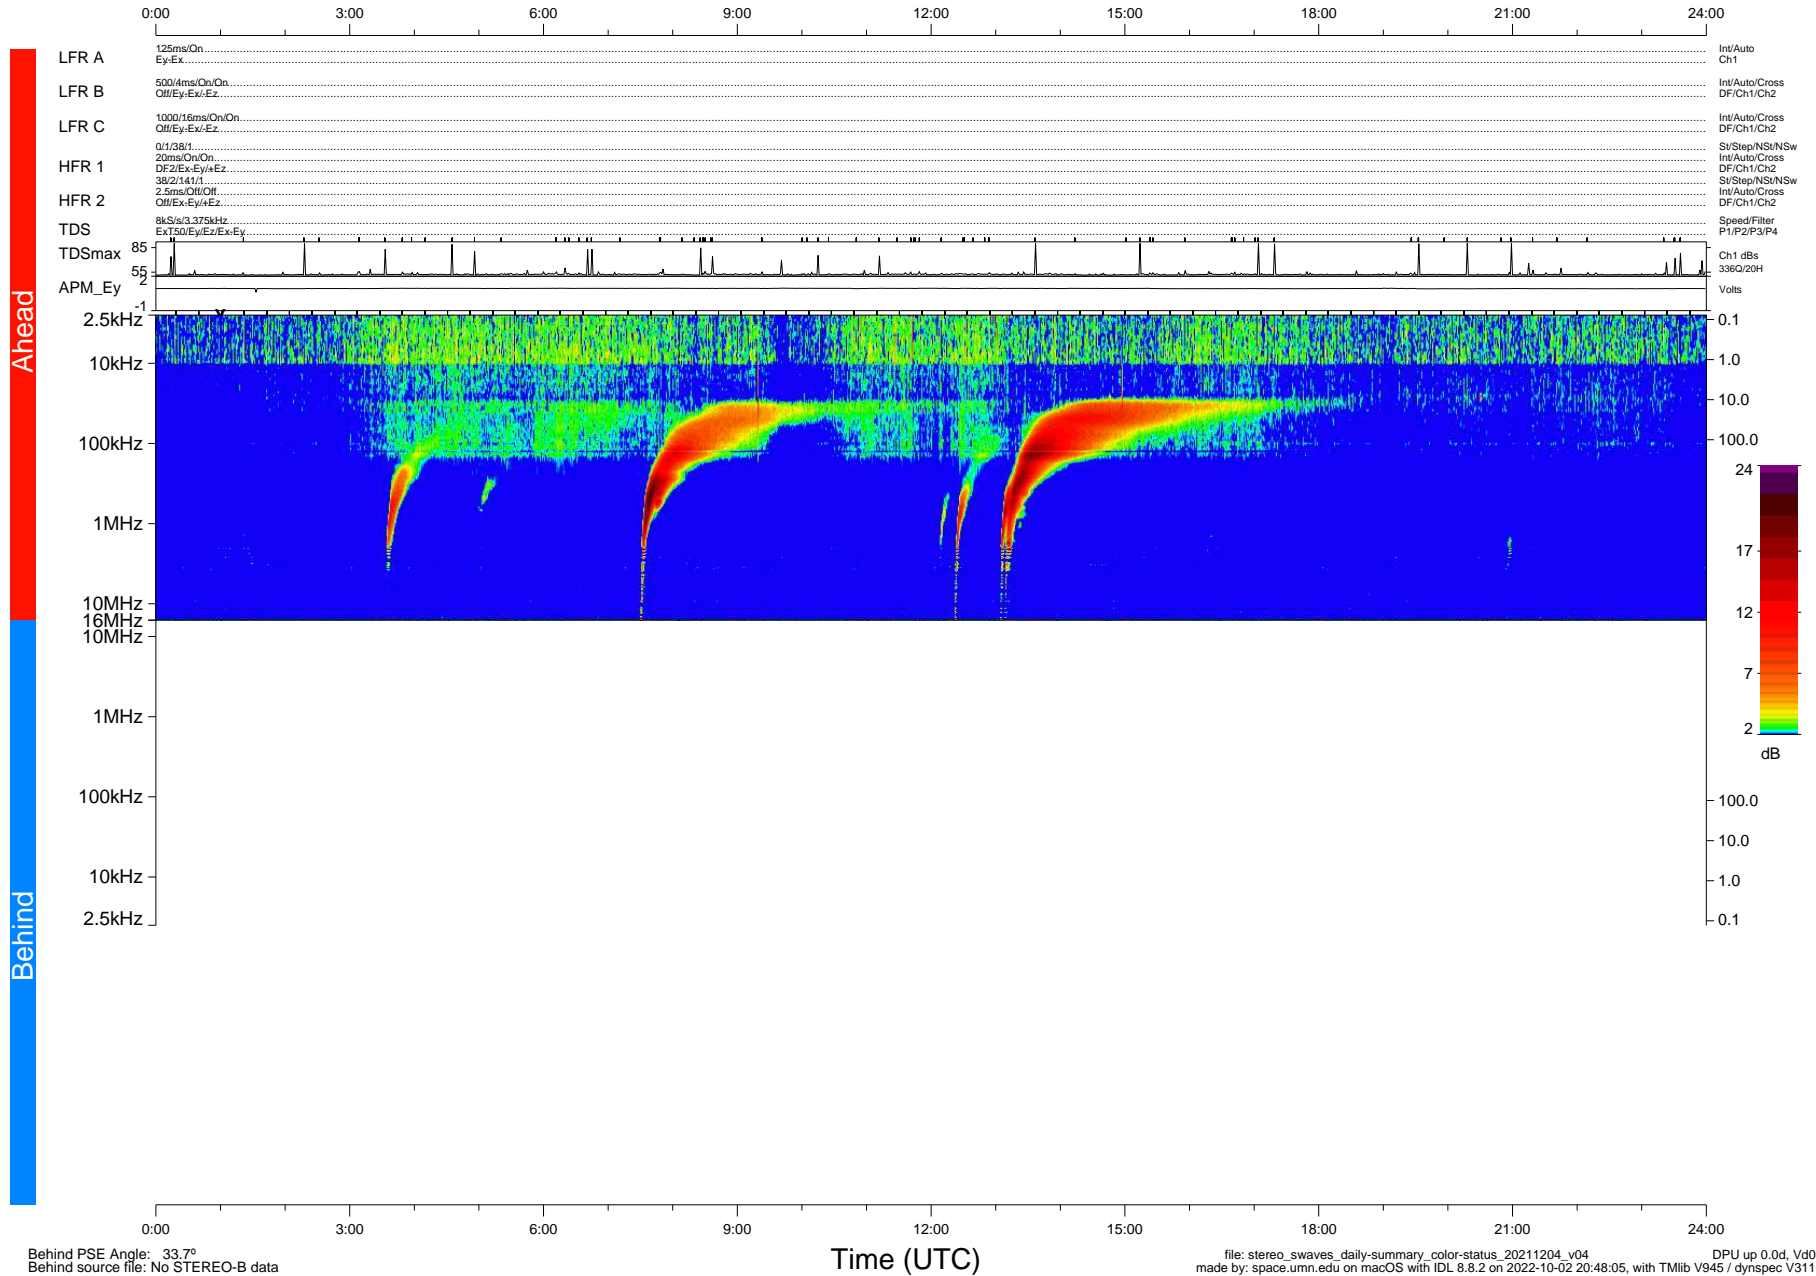

STEREO/WAVES Daily Summary - 04-Dec-2021 (DOY 338)

Ahead source file: swaves_ahead_2021_338_1_05.fin (Recovery: 100.0% HK, 101% Pkts)
Ahead PSE Angle: -36.1°

DPU up 2341.9d, V412d40

Behind PSE Angle: 33.7°
Behind source file: No STEREO-B data