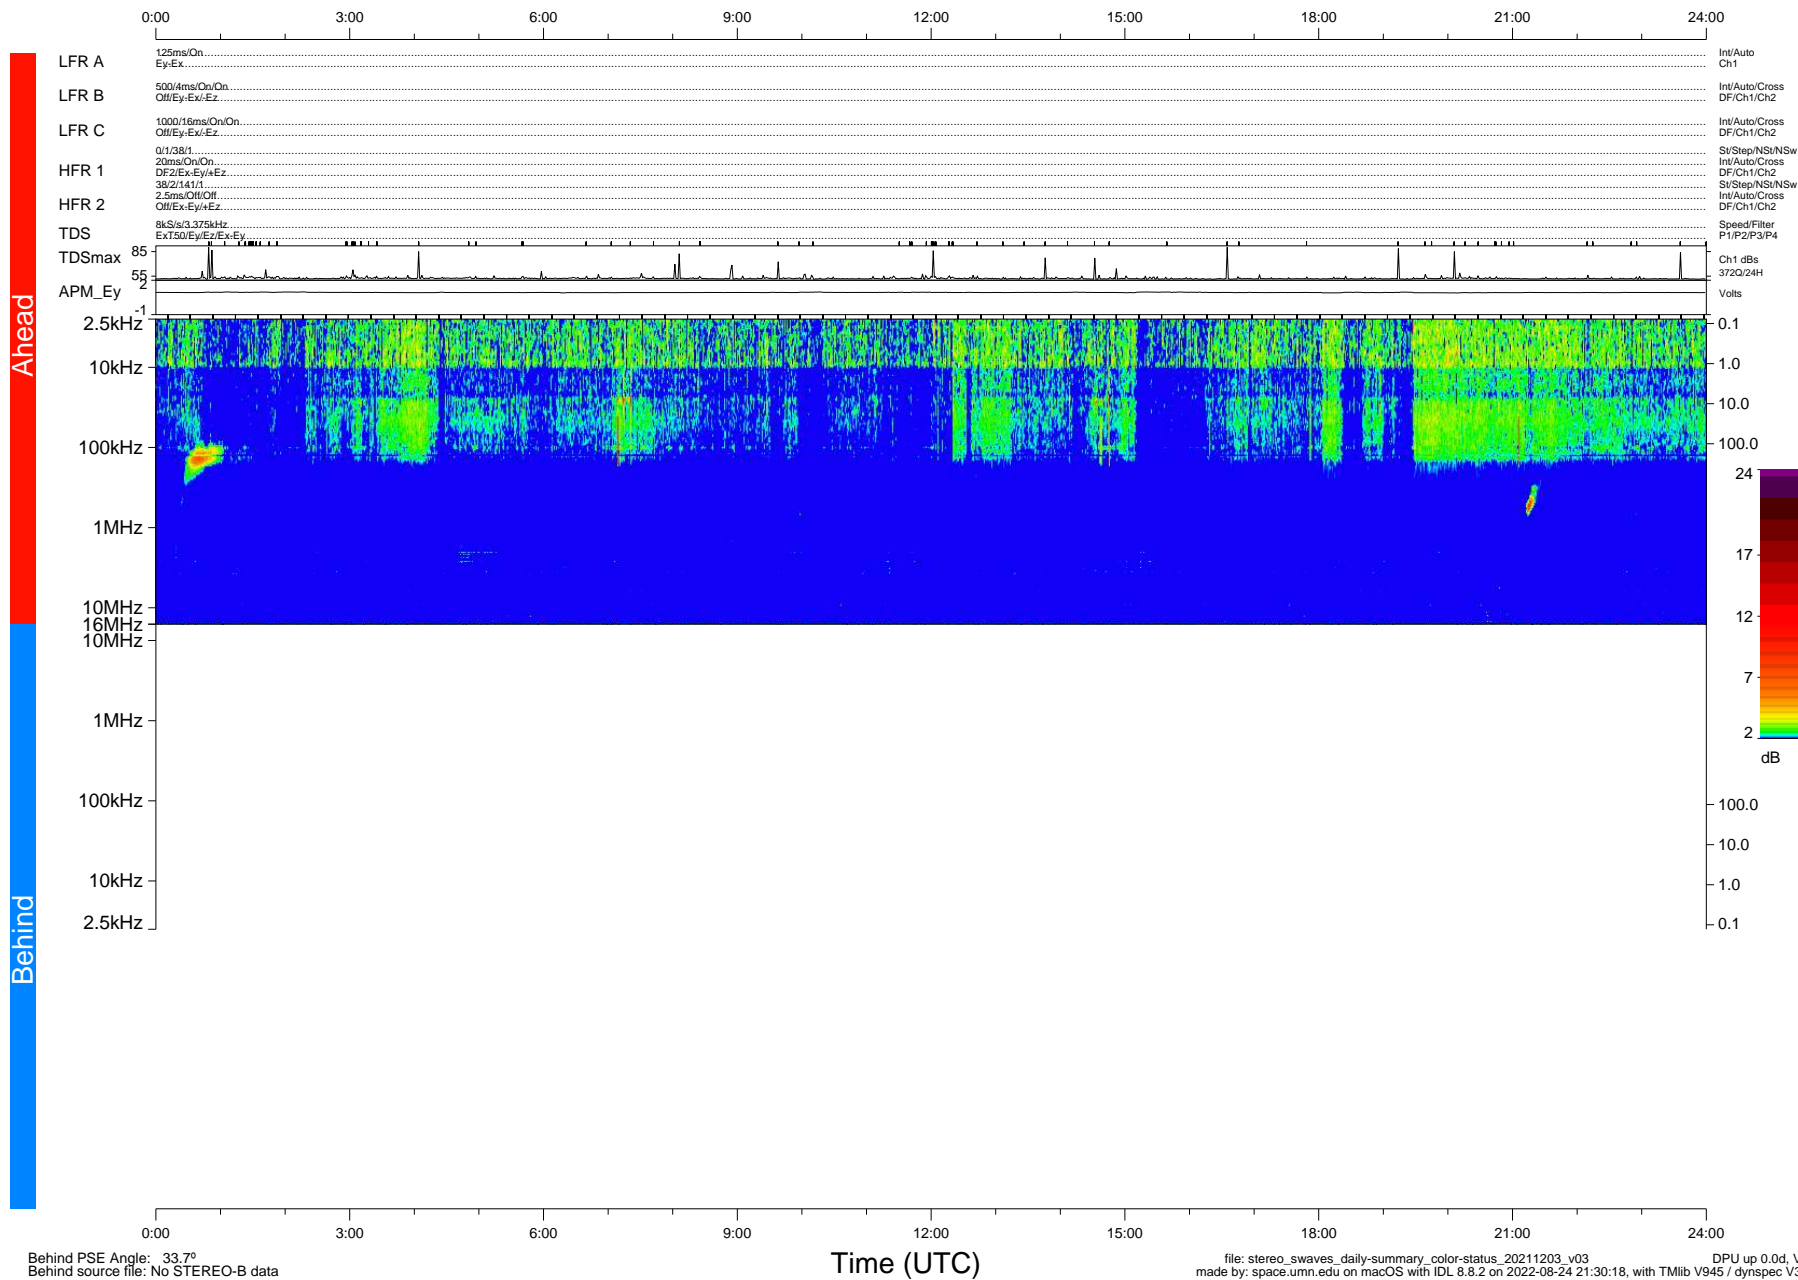

STEREO/WAVES Daily Summary - 03-Dec-2021 (DOY 337)

Ahead source file: swaves_ahead_2021_337_1_05.fin (Recovery: 100.0% HK, 107% Pkts)
Ahead PSE Angle: -36.1°

DPU up 2340.9d, V412d40

Behind PSE Angle: 33.7°
Behind source file: No STEREO-B data

Time (UTC)