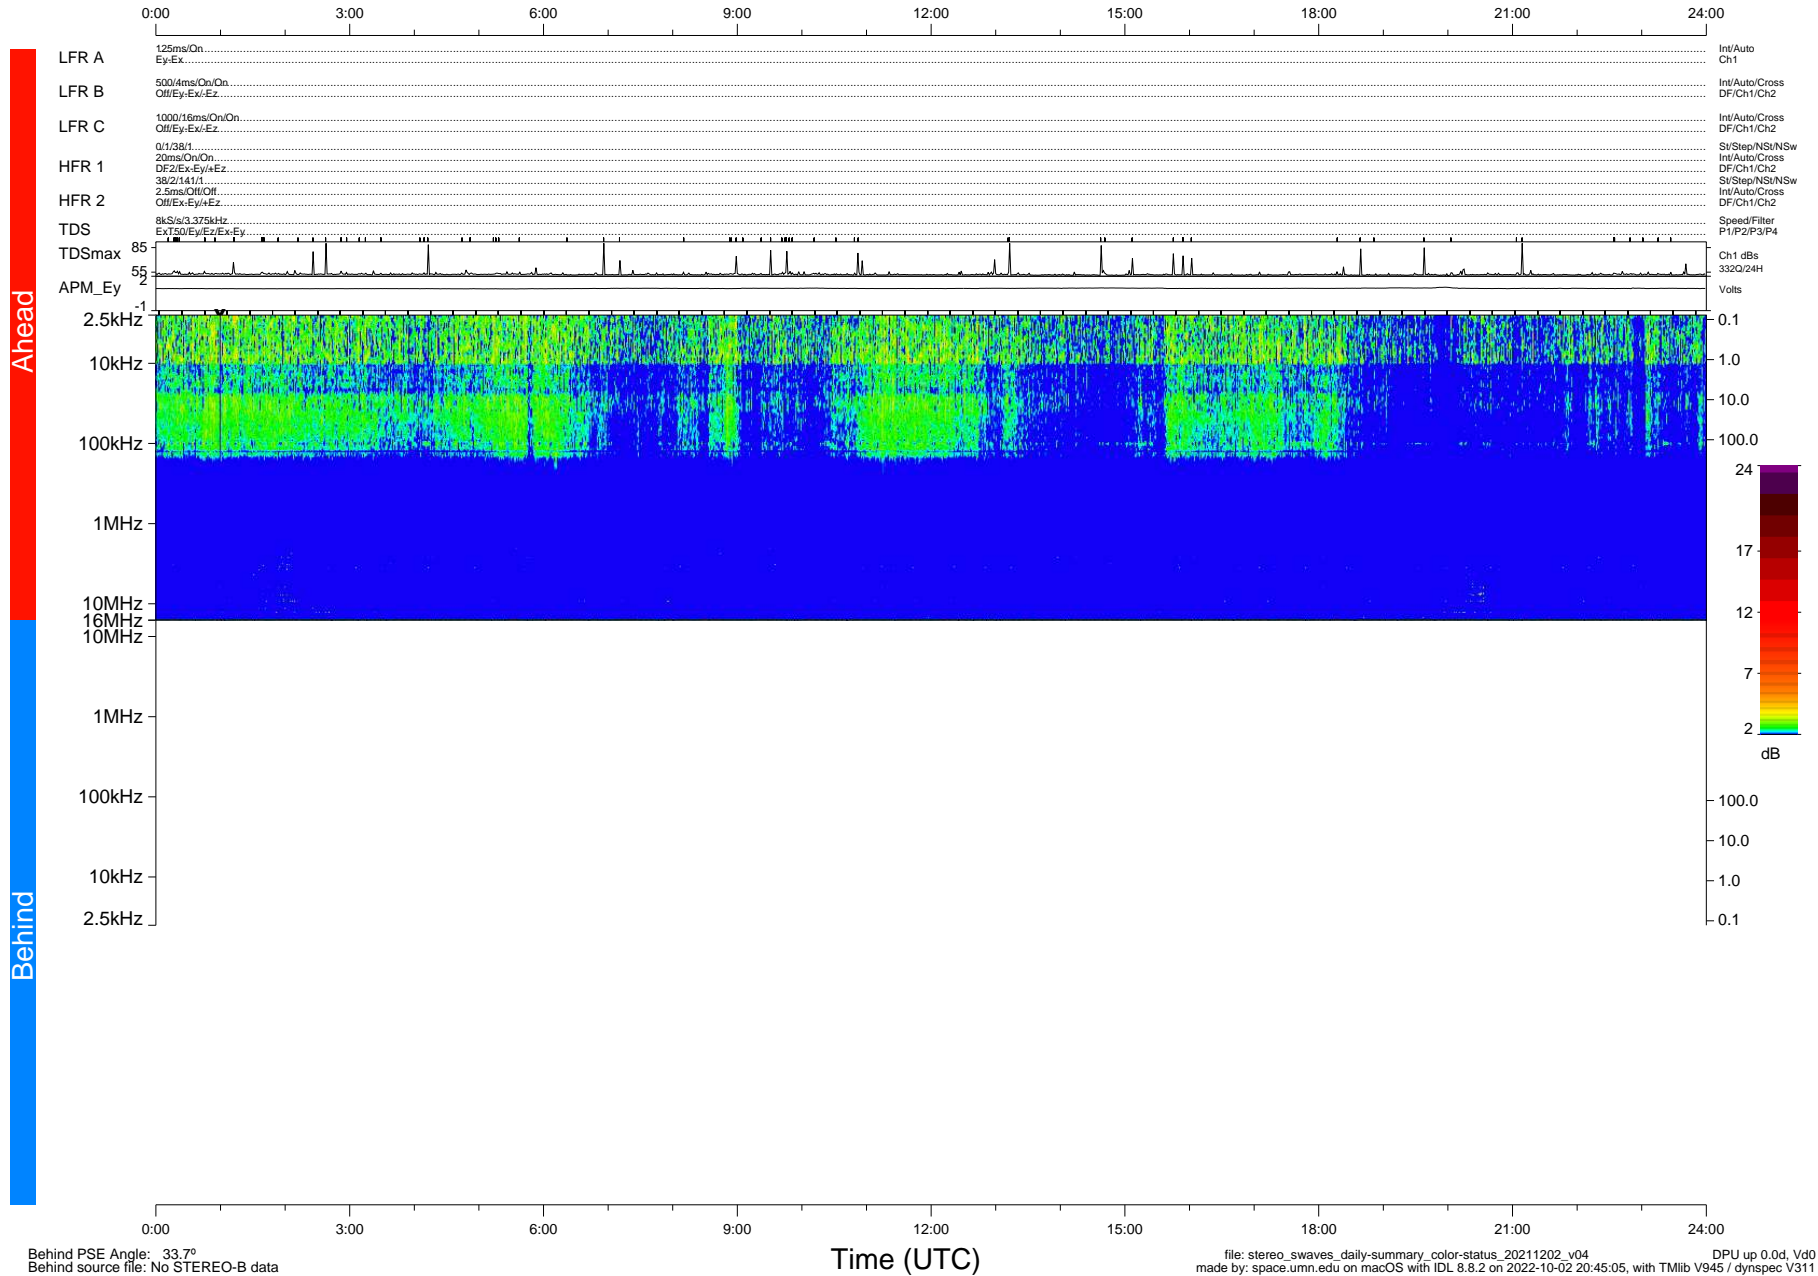

STEREO/WAVES Daily Summary - 02-Dec-2021 (DOY 336)

Ahead source file: swaves_ahead_2021_336_1_05.fin (Recovery: 100.0% HK, 101% Pkts)
Ahead PSE Angle: -36.1°

DPU up 2339.9d, V412d40

Behind PSE Angle: 33.7°
Behind source file: No STEREO-B data