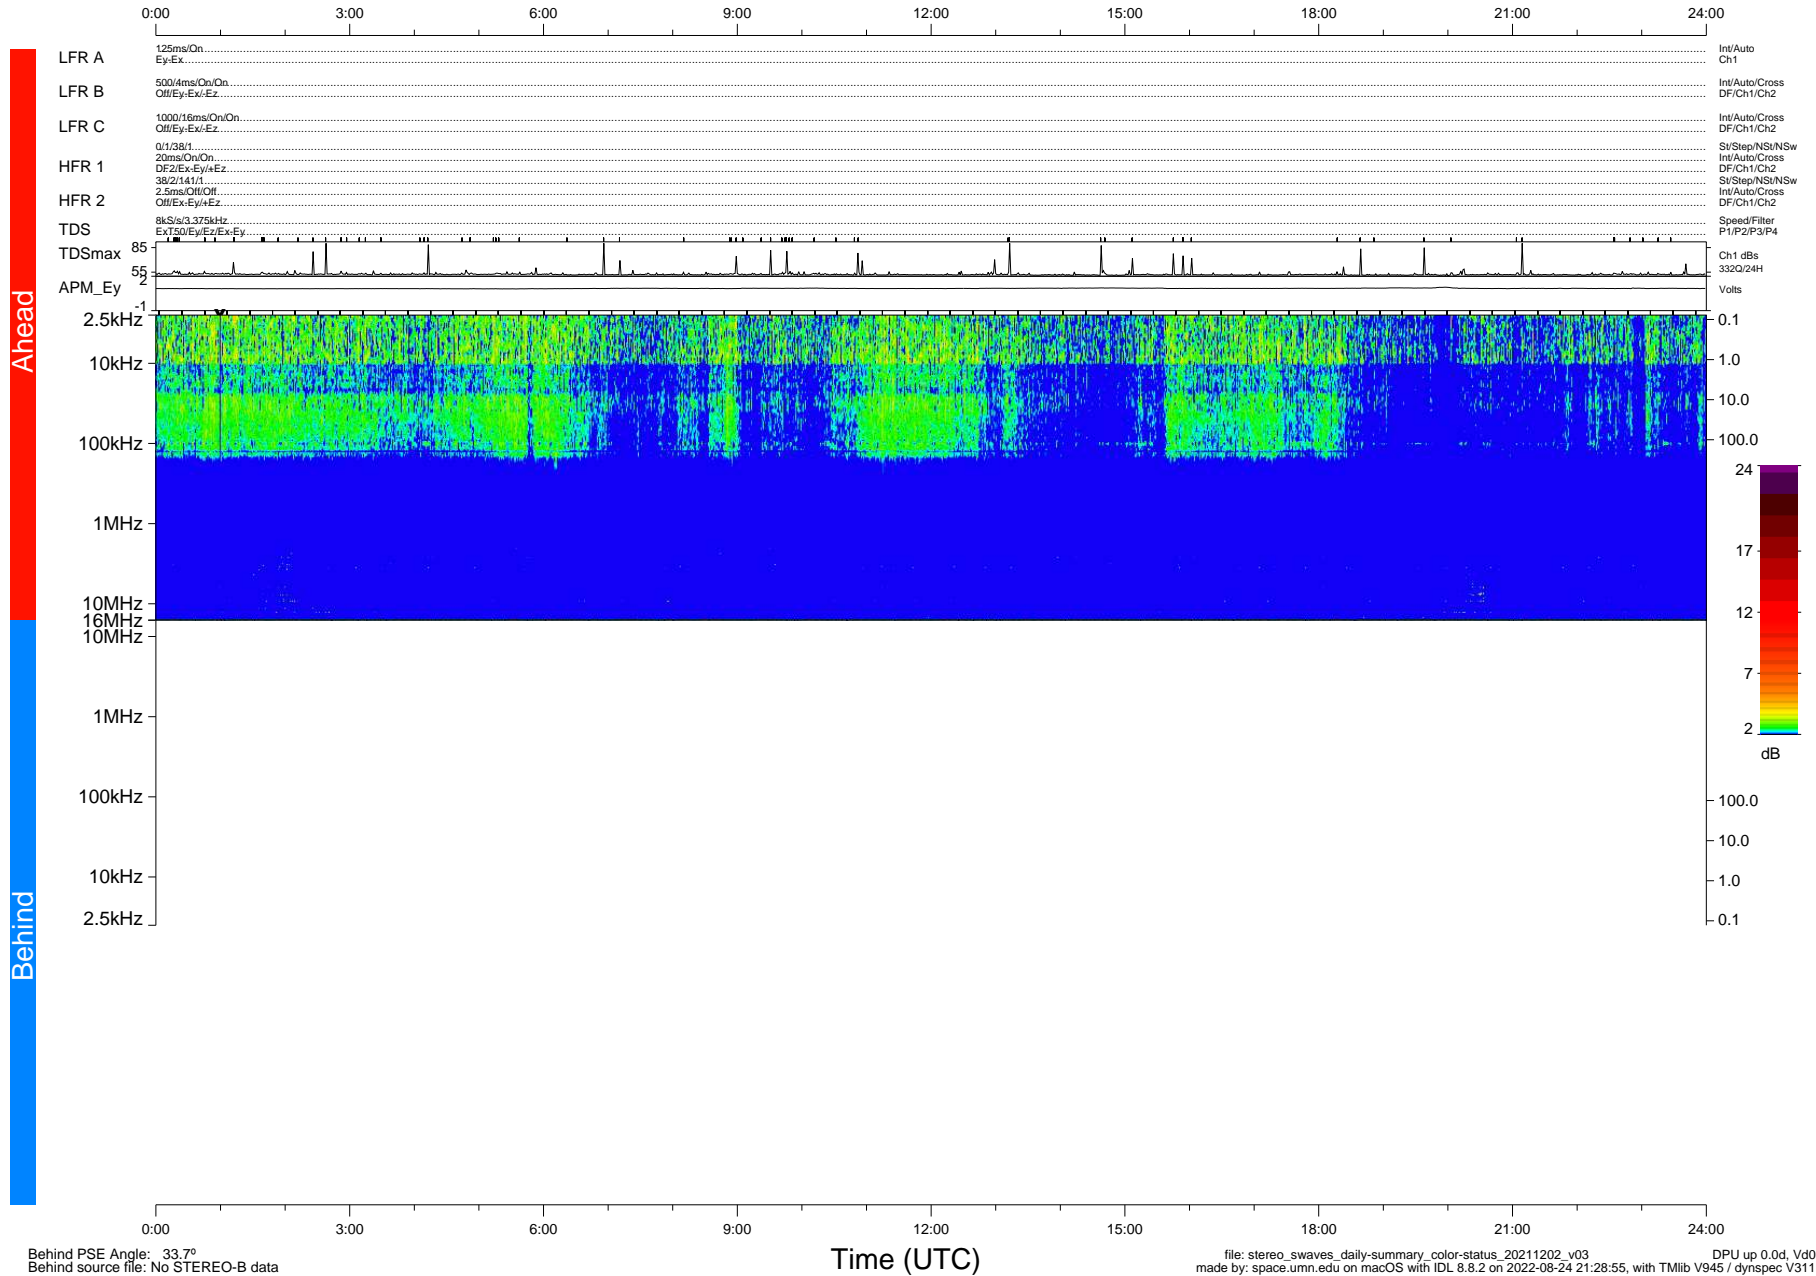

STEREO/WAVES Daily Summary - 02-Dec-2021 (DOY 336)

Ahead source file: swaves_ahead_2021_336_1_05.fin (Recovery: 100.0% HK, 101% Pkts)
 Ahead PSE Angle: -36.1°

DPU up 2339.9d, V412d40

Behind PSE Angle: 33.7°
 Behind source file: No STEREO-B data

file: stereo_swaves_daily-summary_color-status_20211202_v03
 made by: space.umn.edu on macOS with IDL 8.8.2 on 2022-08-24 21:28:55, with Tlib V945 / dynspec V311
 DPU up 0.0d, Vd0