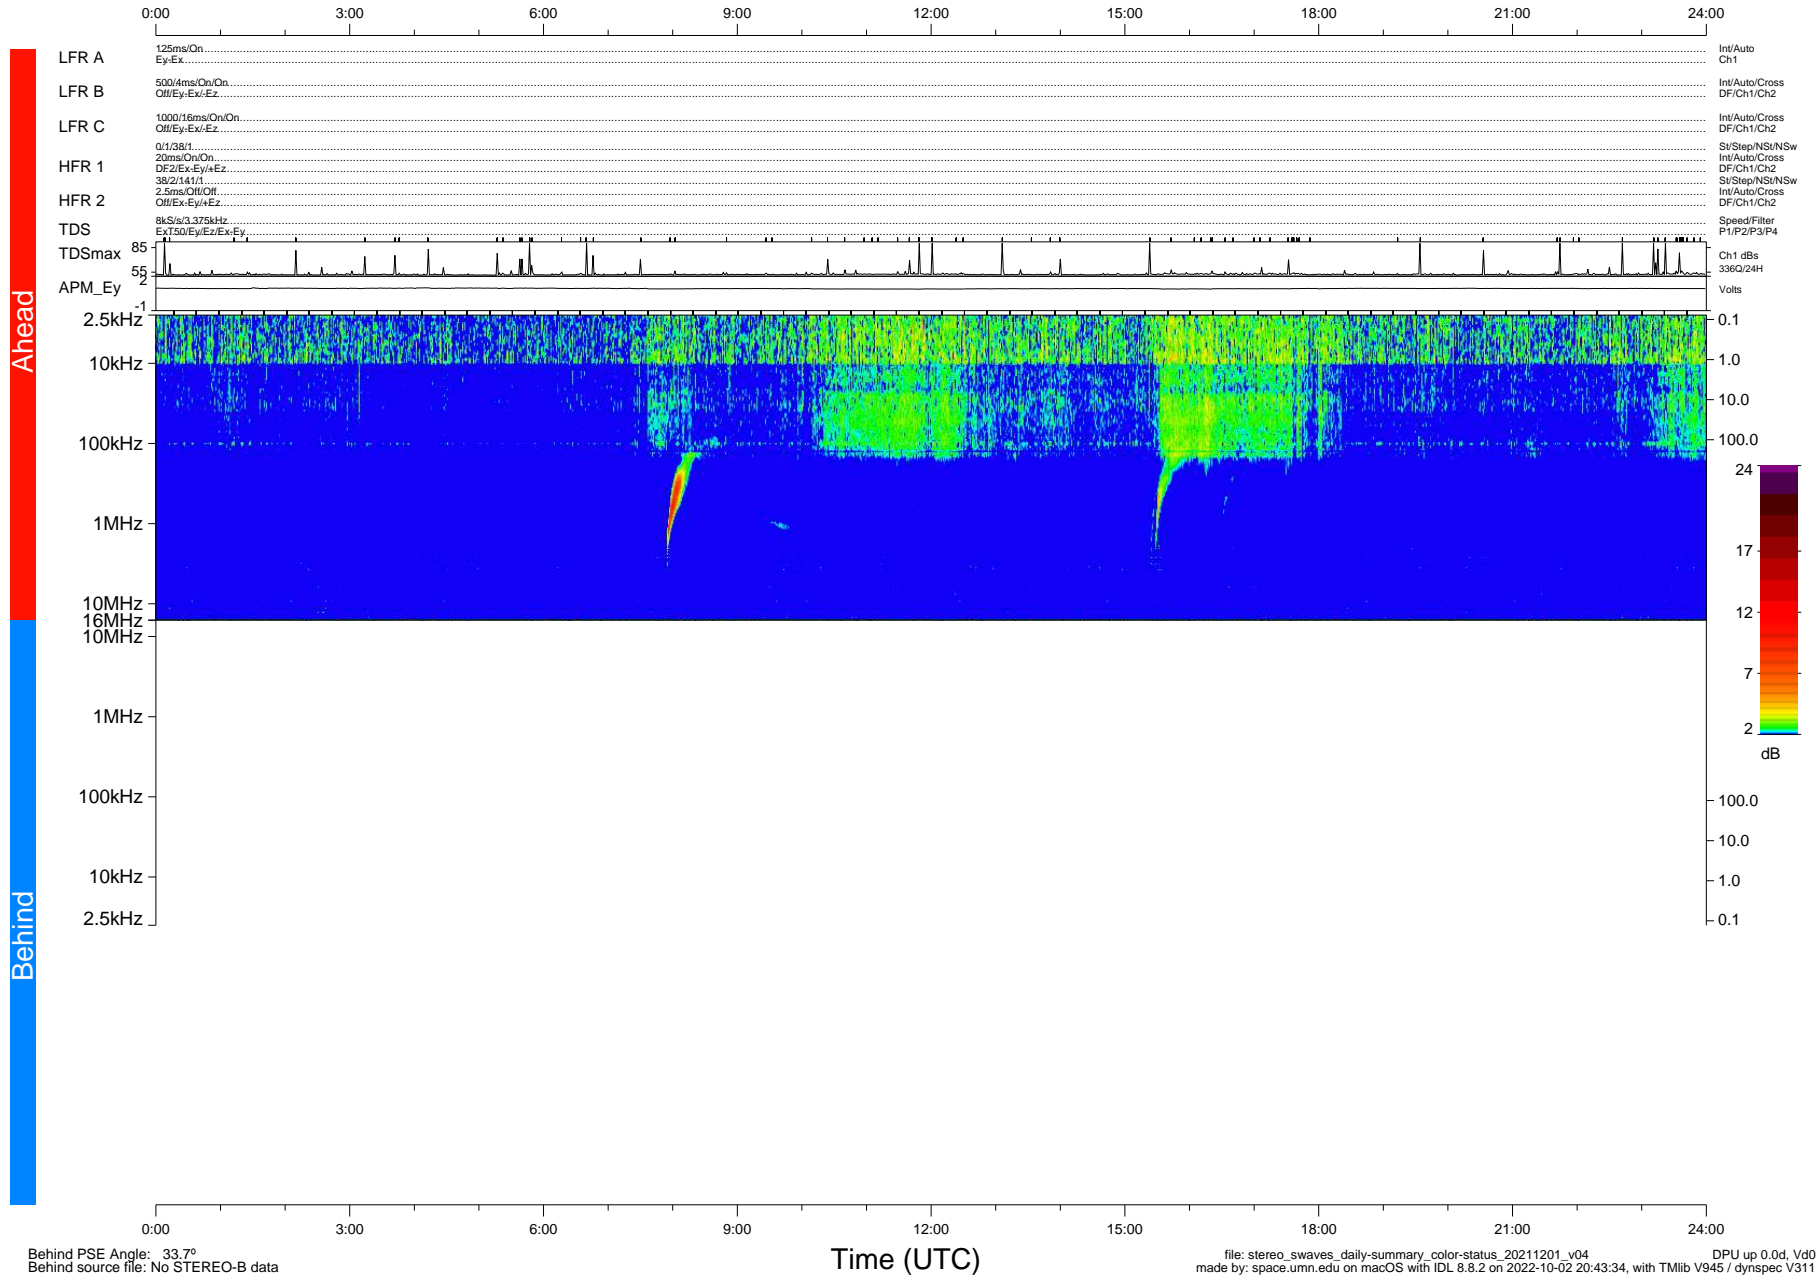

STEREO/WAVES Daily Summary - 01-Dec-2021 (DOY 335)

Ahead source file: swaves_ahead_2021_335_1_06.fin (Recovery: 100.0% HK, 102% Pkts)
 Ahead PSE Angle: -36.2°

DPU up 2338.9d, V412d40

Behind PSE Angle: 33.7°
 Behind source file: No STEREO-B data

file: stereo_swaves_daily-summary_color-status_20211201_v04
 made by: space.umn.edu on macOS with IDL 8.8.2 on 2022-10-02 20:43:34, with TLib V945 / dynspec V311
 DPU up 0.0d, Vd0