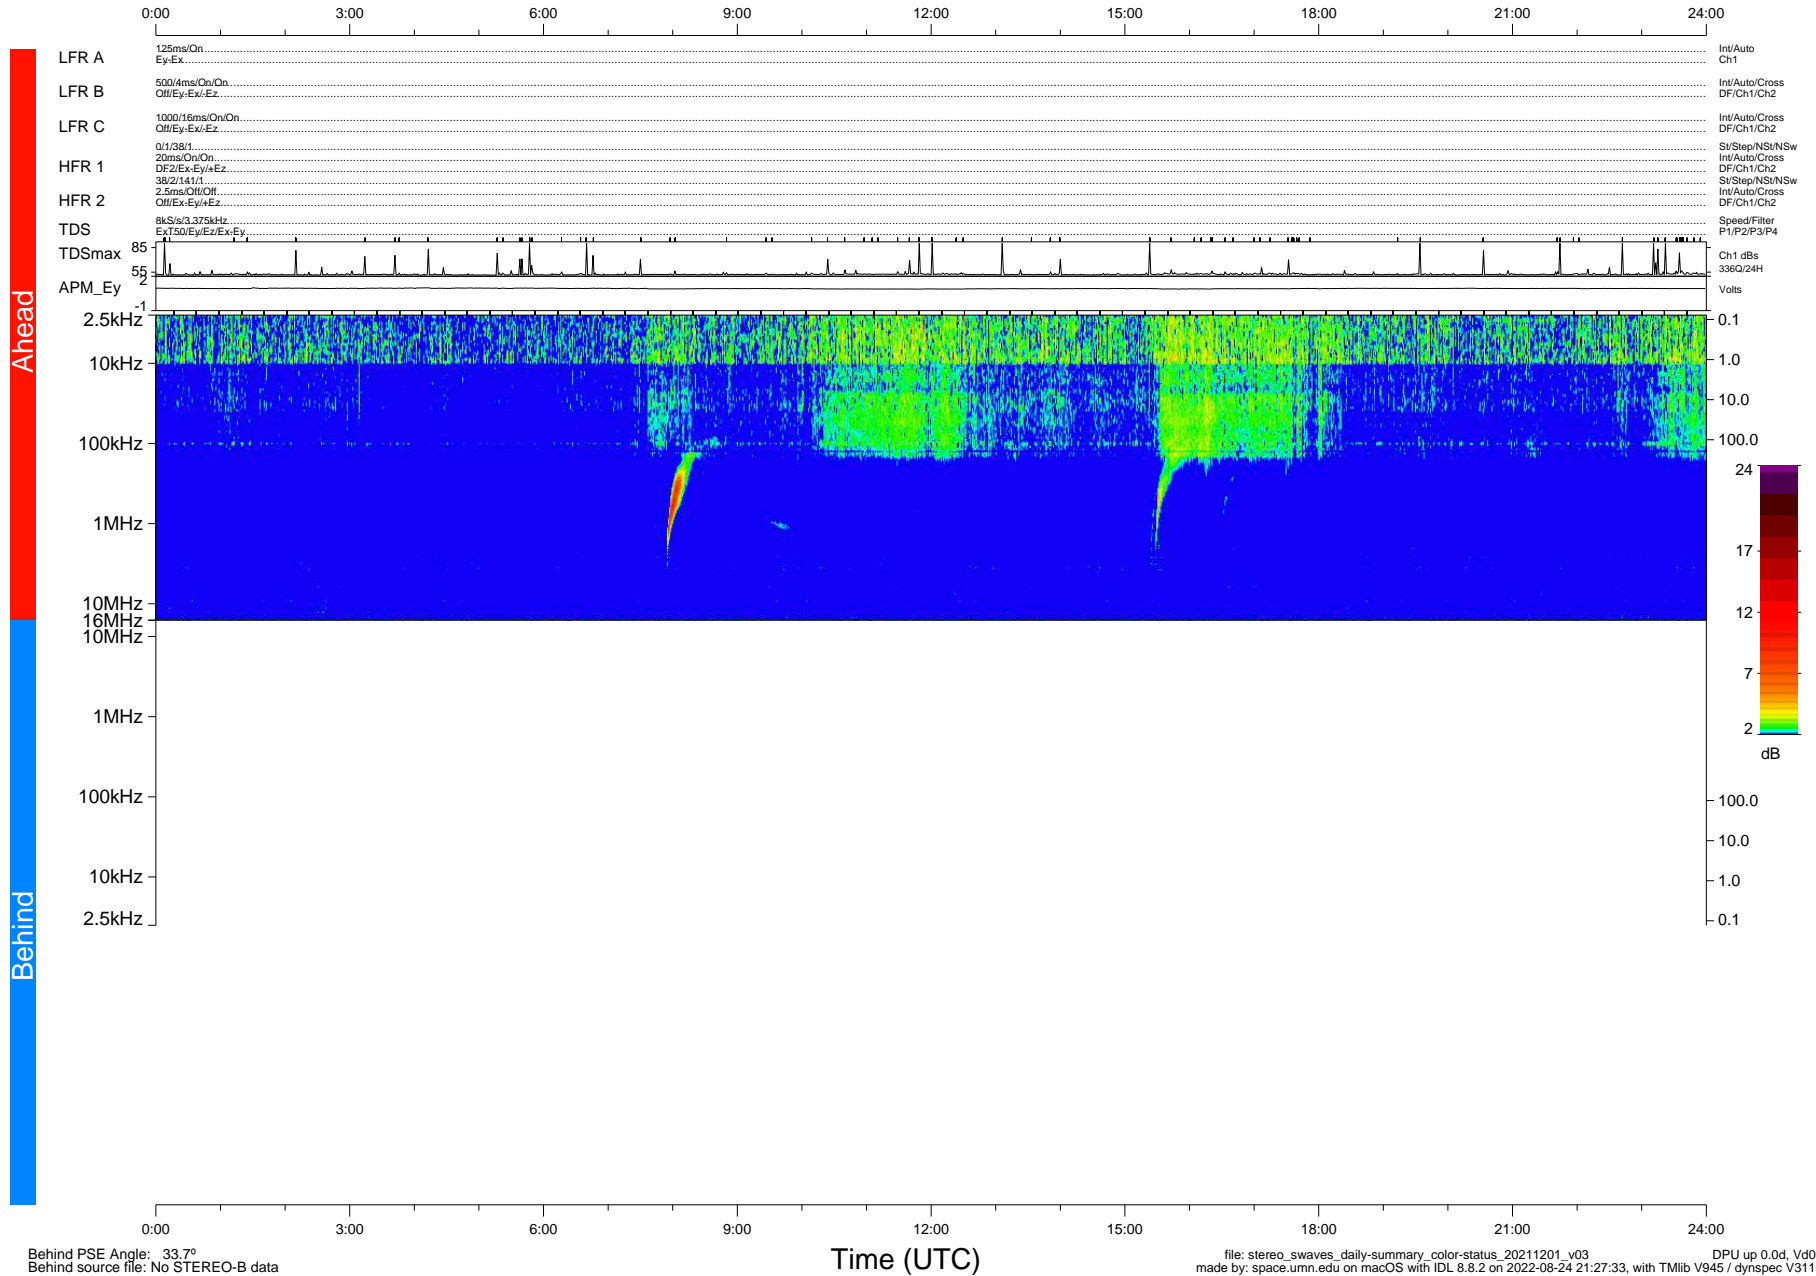

STEREO/WAVES Daily Summary - 01-Dec-2021 (DOY 335)

Ahead source file: swaves_ahead_2021_335_1_06.fin (Recovery: 100.0% HK, 102% Pkts)
Ahead PSE Angle: -36.2°

DPU up 2338.9d, V412d40

Behind PSE Angle: 33.7°
Behind source file: No STEREO-B data