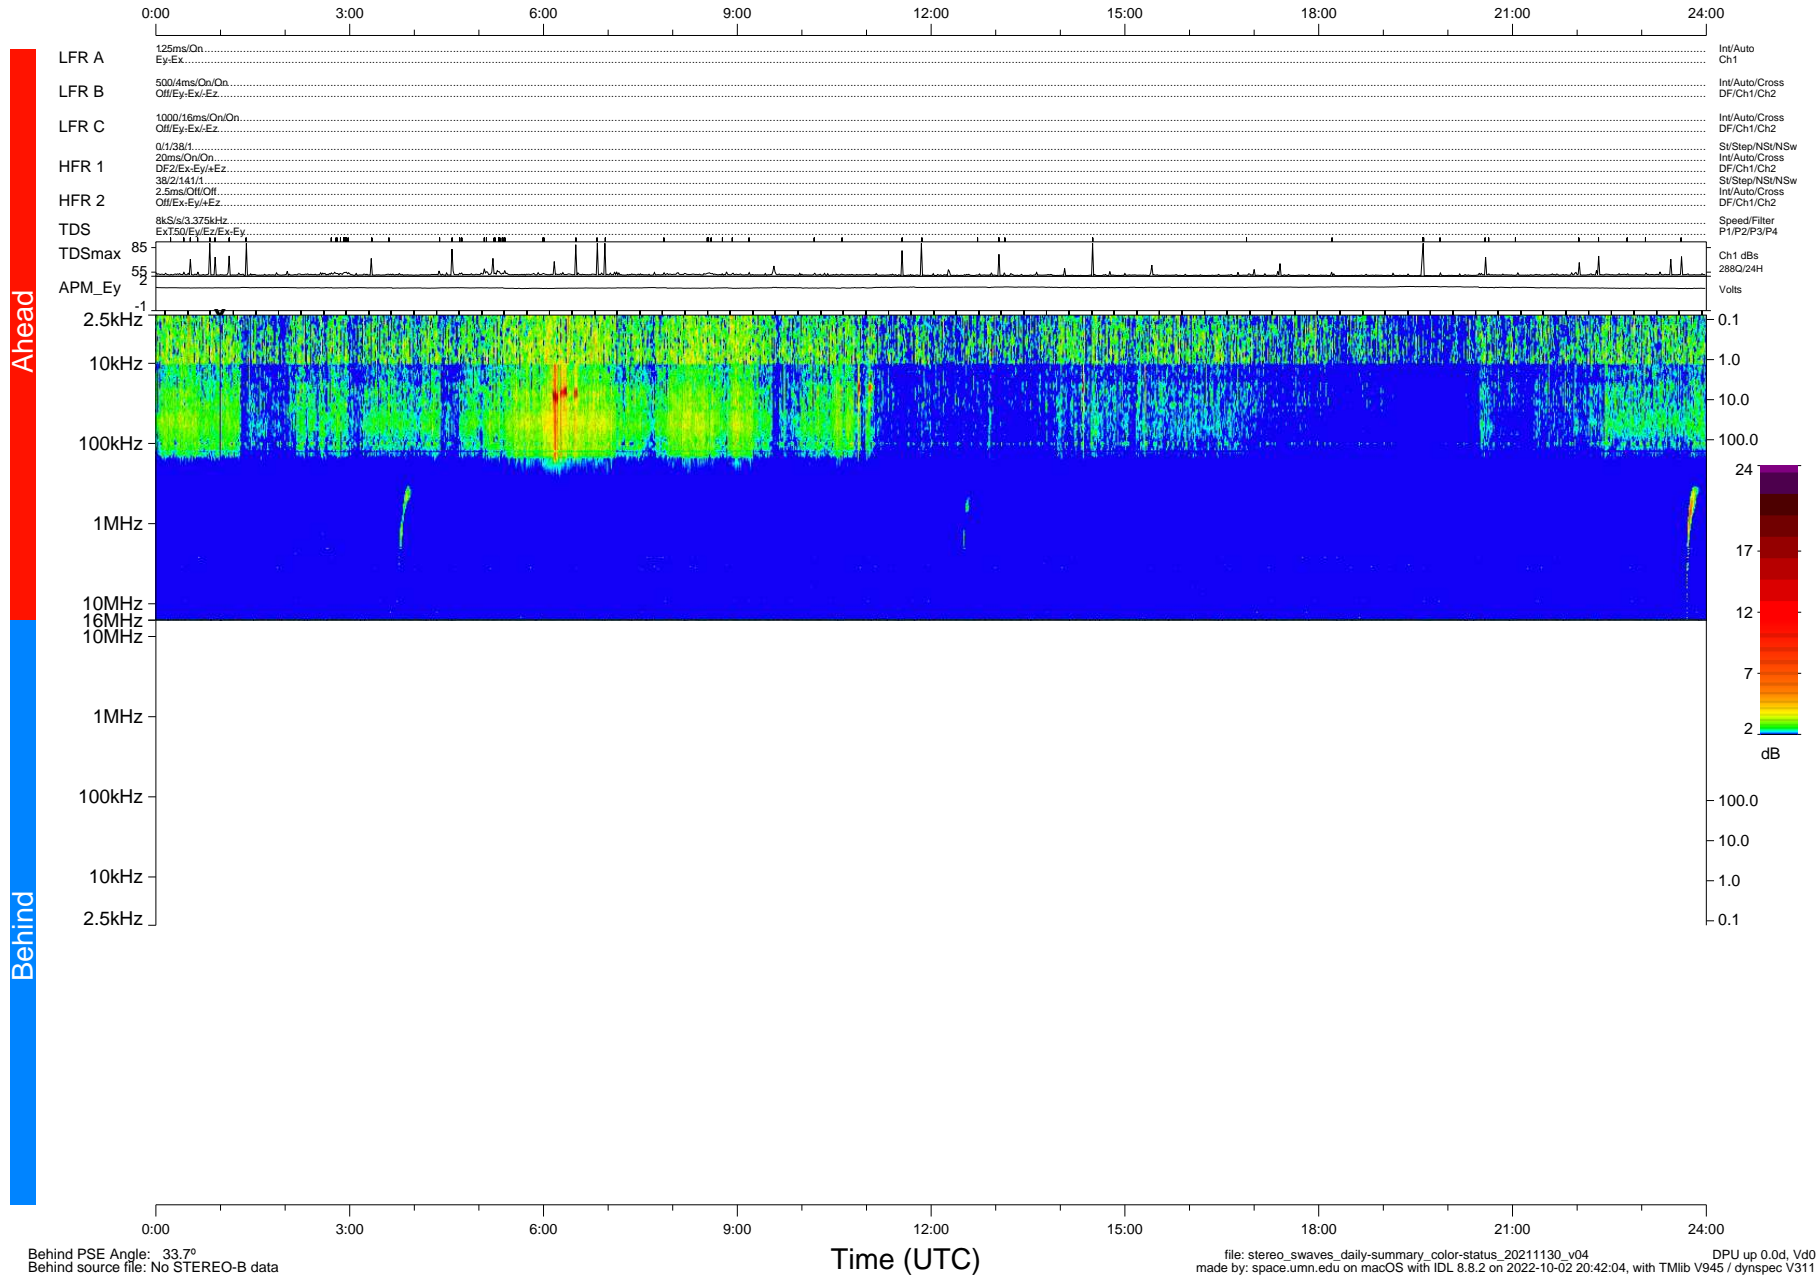

STEREO/WAVES Daily Summary - 30-Nov-2021 (DOY 334)

Ahead source file: swaves_ahead_2021_334_1_05.fin (Recovery: 100.0% HK, 95% Pkts)
Ahead PSE Angle: -36.2°

DPU up 2337.9d, V412d40

Behind PSE Angle: 33.7°
Behind source file: No STEREO-B data