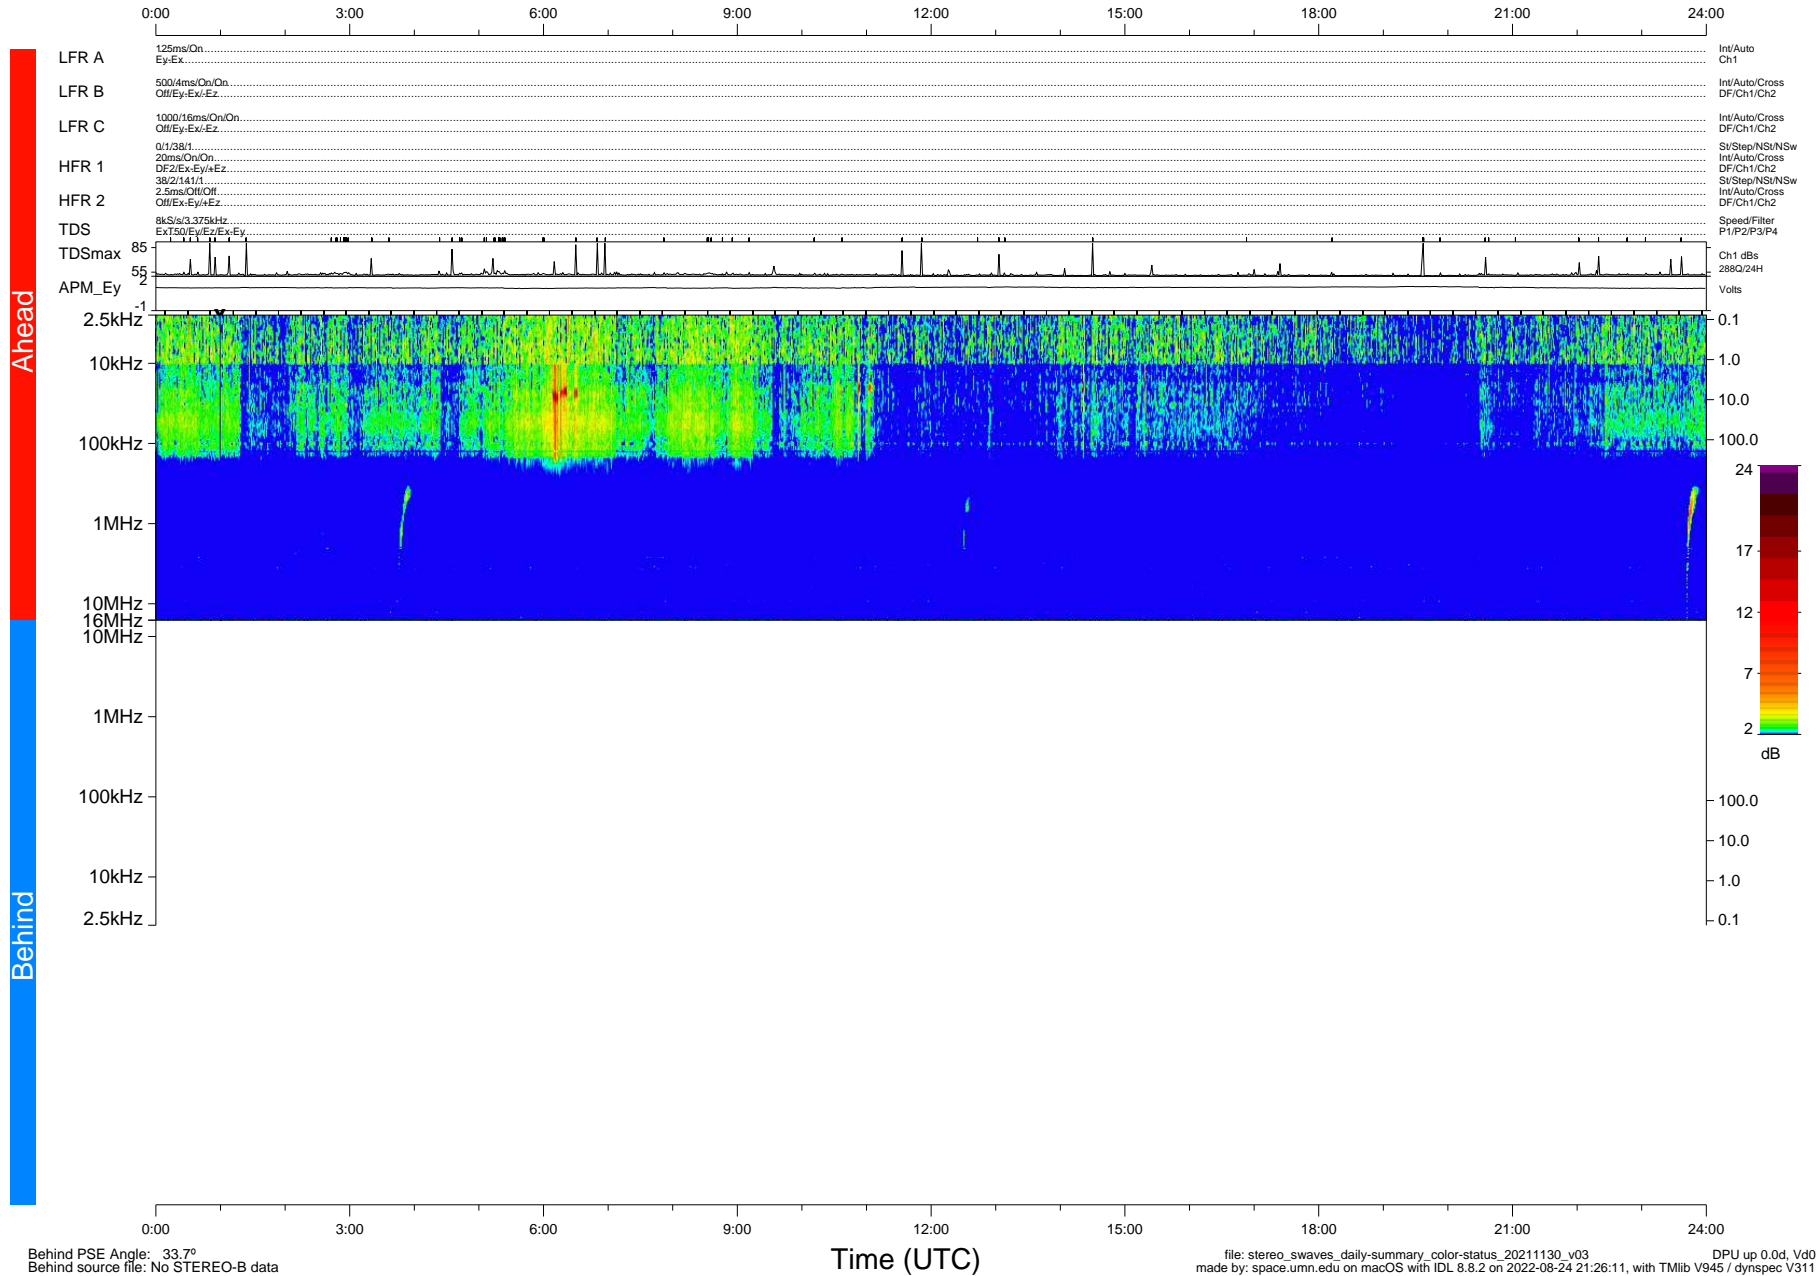

STEREO/WAVES Daily Summary - 30-Nov-2021 (DOY 334)

Ahead source file: swaves_ahead_2021_334_1_05.fin (Recovery: 100.0% HK, 95% Pkts)
 Ahead PSE Angle: -36.2°

DPU up 2337.9d, V412d40

Behind PSE Angle: 33.7°
 Behind source file: No STEREO-B data

Time (UTC)

file: stereo_swaves_daily-summary_color-status_20211130_v03
 made by: space.umn.edu on macOS with IDL 8.8.2 on 2022-08-24 21:26:11, with Tlib V945 / dynspec V311
 DPU up 0.0d, Vd0