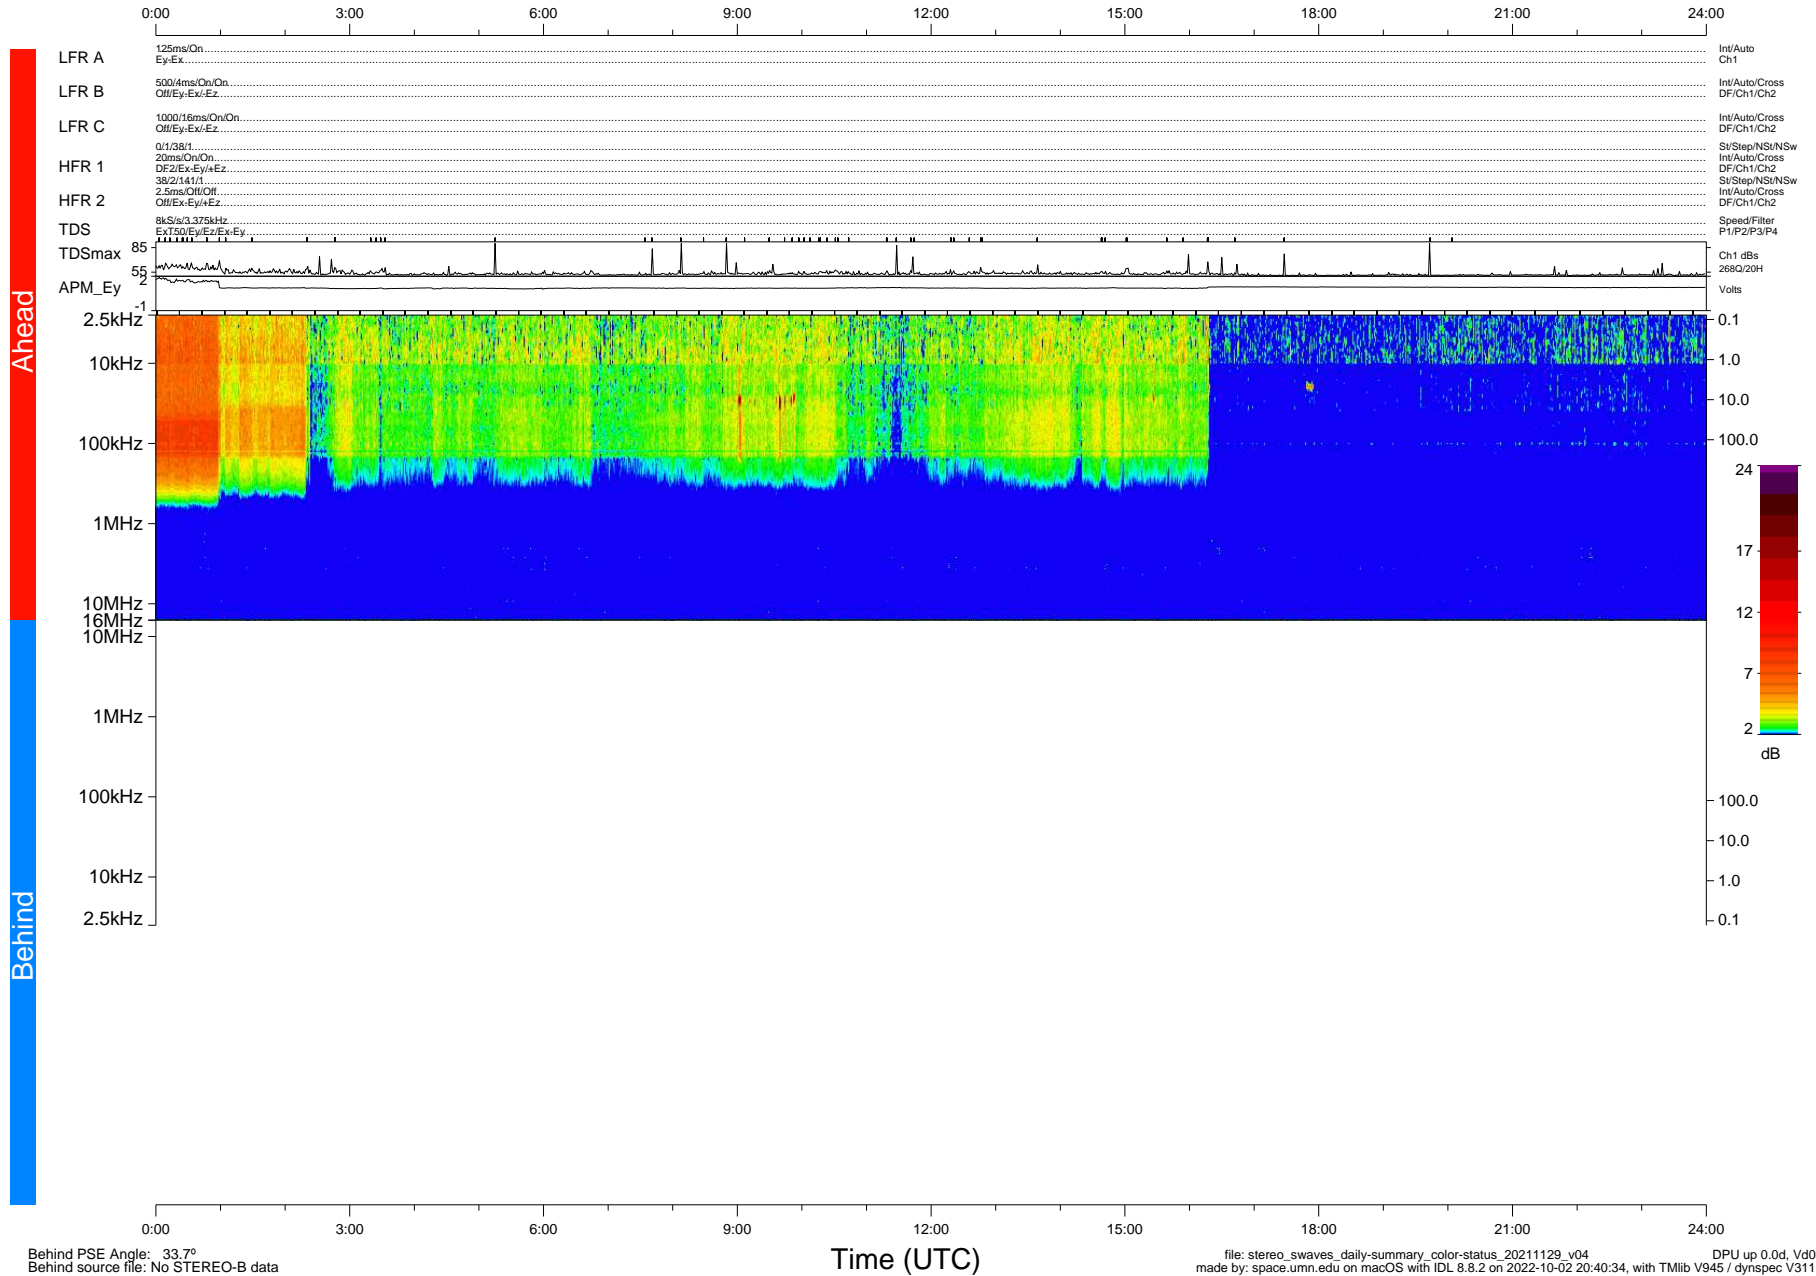

STEREO/WAVES Daily Summary - 29-Nov-2021 (DOY 333)

Ahead source file: swaves_ahead_2021_333_1_06.fin (Recovery: 100.0% HK, 91% Pkts)
 Ahead PSE Angle: -36.3°

DPU up 2336.9d, V412d40

Behind PSE Angle: 33.7°
 Behind source file: No STEREO-B data

Time (UTC)

file: stereo_swaves_daily-summary_color-status_20211129_v04 DPU up 0.0d, Vd0
 made by: space.umn.edu on macOS with IDL 8.8.2 on 2022-10-02 20:40:34, with Tlib V945 / dynspec V311