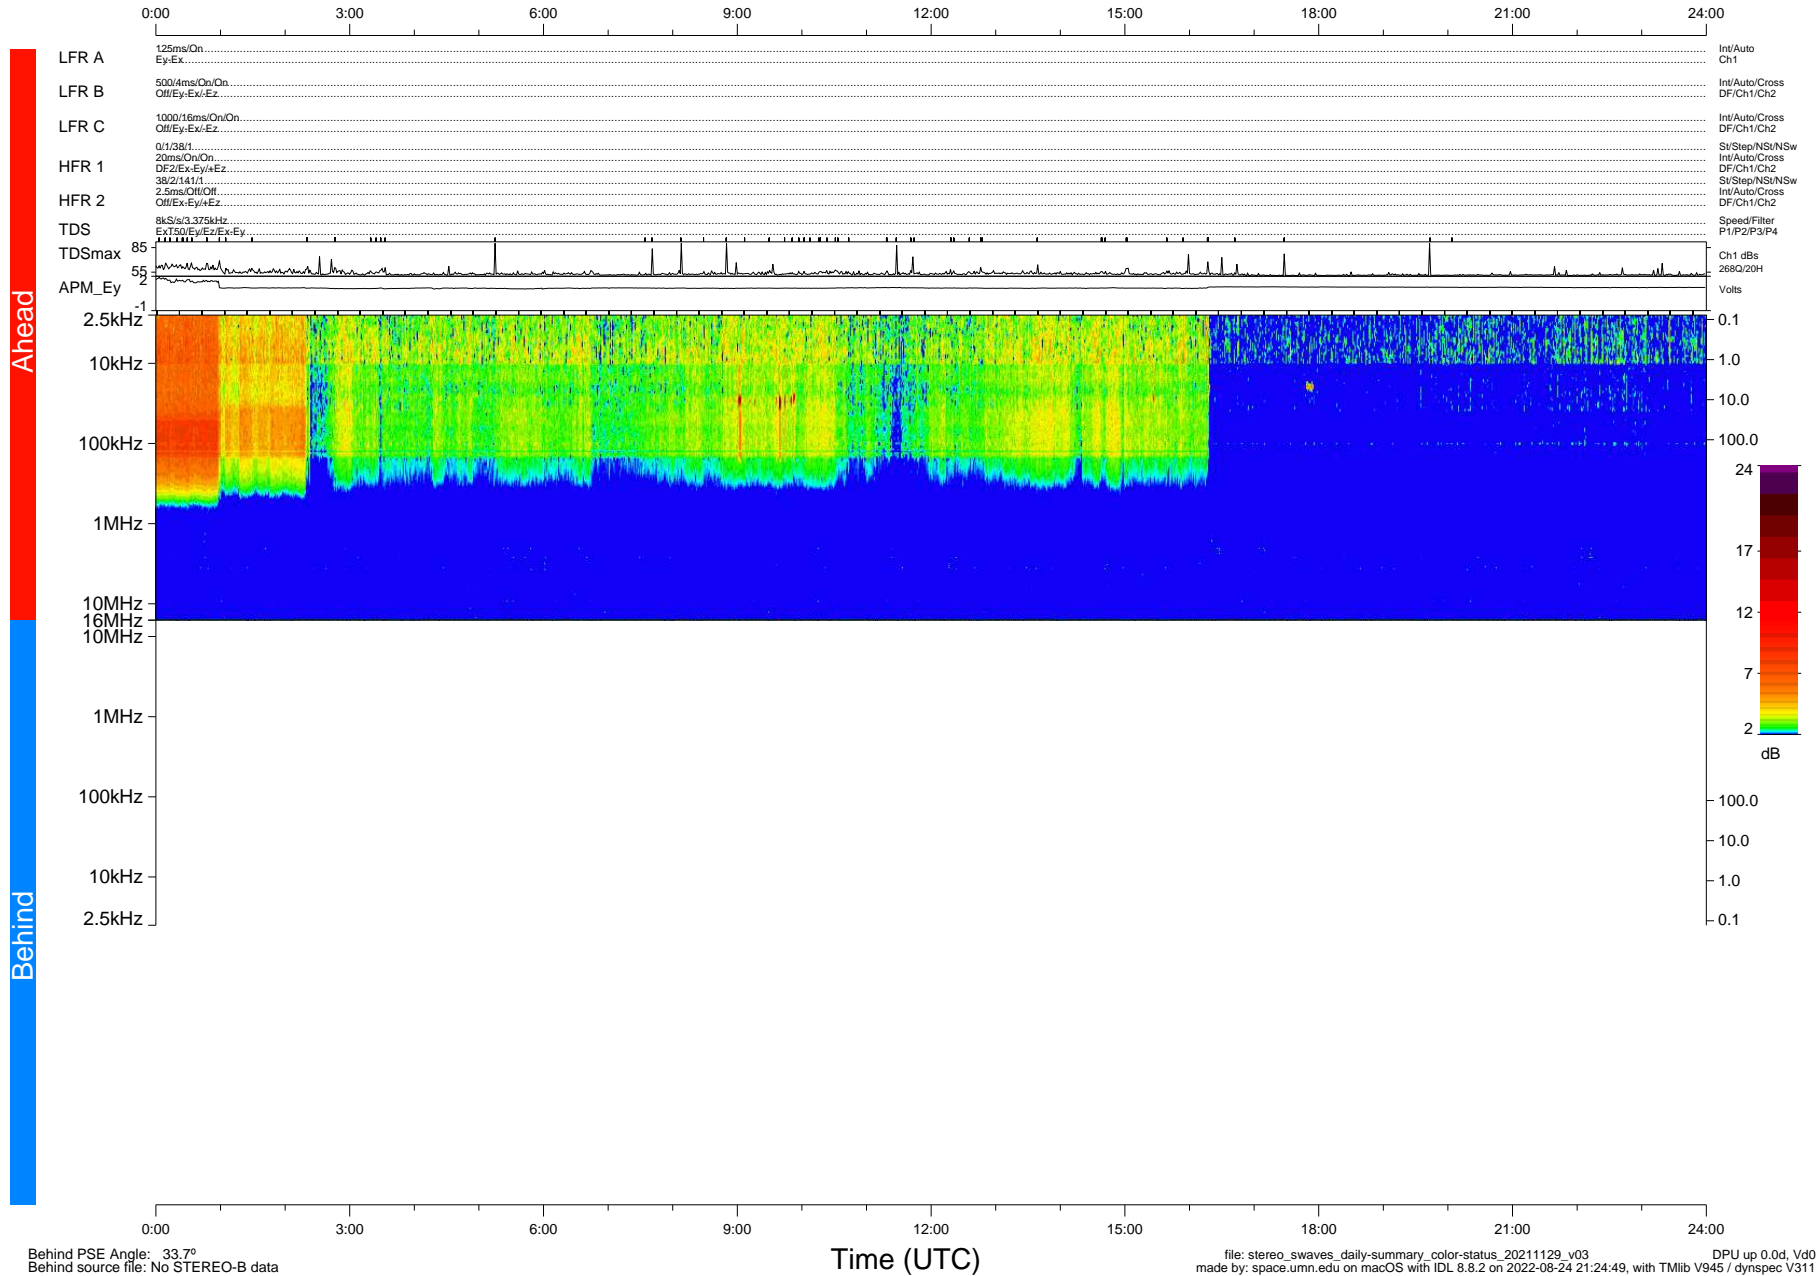

# STEREO/WAVES Daily Summary - 29-Nov-2021 (DOY 333)

Ahead source file: swaves\_ahead\_2021\_333\_1\_06.fin (Recovery: 100.0% HK, 91% Pkts)  
 Ahead PSE Angle: -36.3°

DPU up 2336.9d, V412d40

Behind PSE Angle: 33.7°  
 Behind source file: No STEREO-B data

file: stereo\_swaves\_daily-summary\_color-status\_20211129\_v03  
 made by: space.umn.edu on macOS with IDL 8.8.2 on 2022-08-24 21:24:49, with Tlib V945 / dynspec V311  
 DPU up 0.0d, Vd0