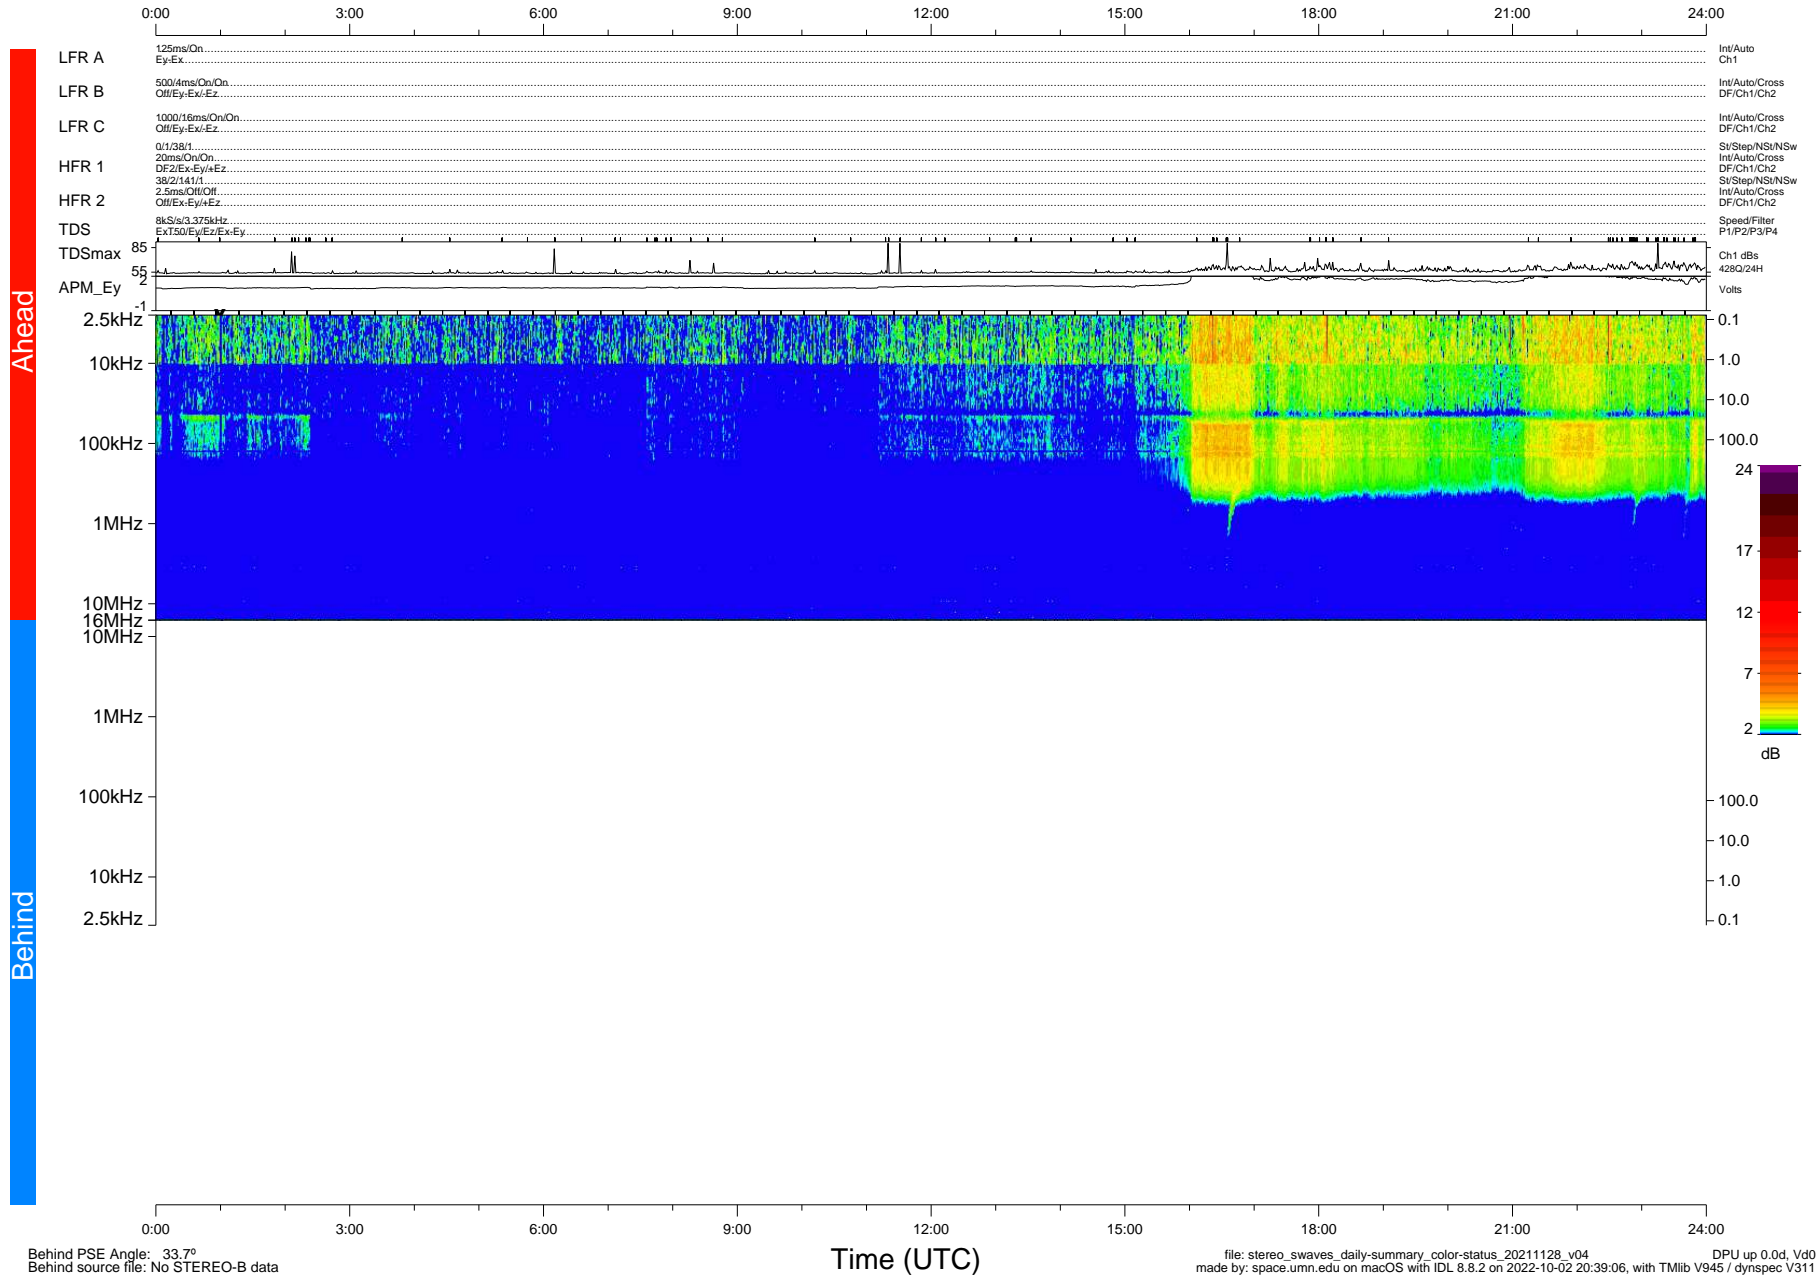

STEREO/WAVES Daily Summary - 28-Nov-2021 (DOY 332)

Ahead source file: swaves_ahead_2021_332_1_06.fin (Recovery: 100.0% HK, 115% Pkts)
 Ahead PSE Angle: -36.3°

DPU up 2335.9d, V412d40

Behind PSE Angle: 33.7°
 Behind source file: No STEREO-B data

Time (UTC)

file: stereo_swaves_daily-summary_color-status_20211128_v04 DPU up 0.0d, Vd0
 made by: space.umn.edu on macOS with IDL 8.8.2 on 2022-10-02 20:39:06, with TMLib V945 / dynspec V311