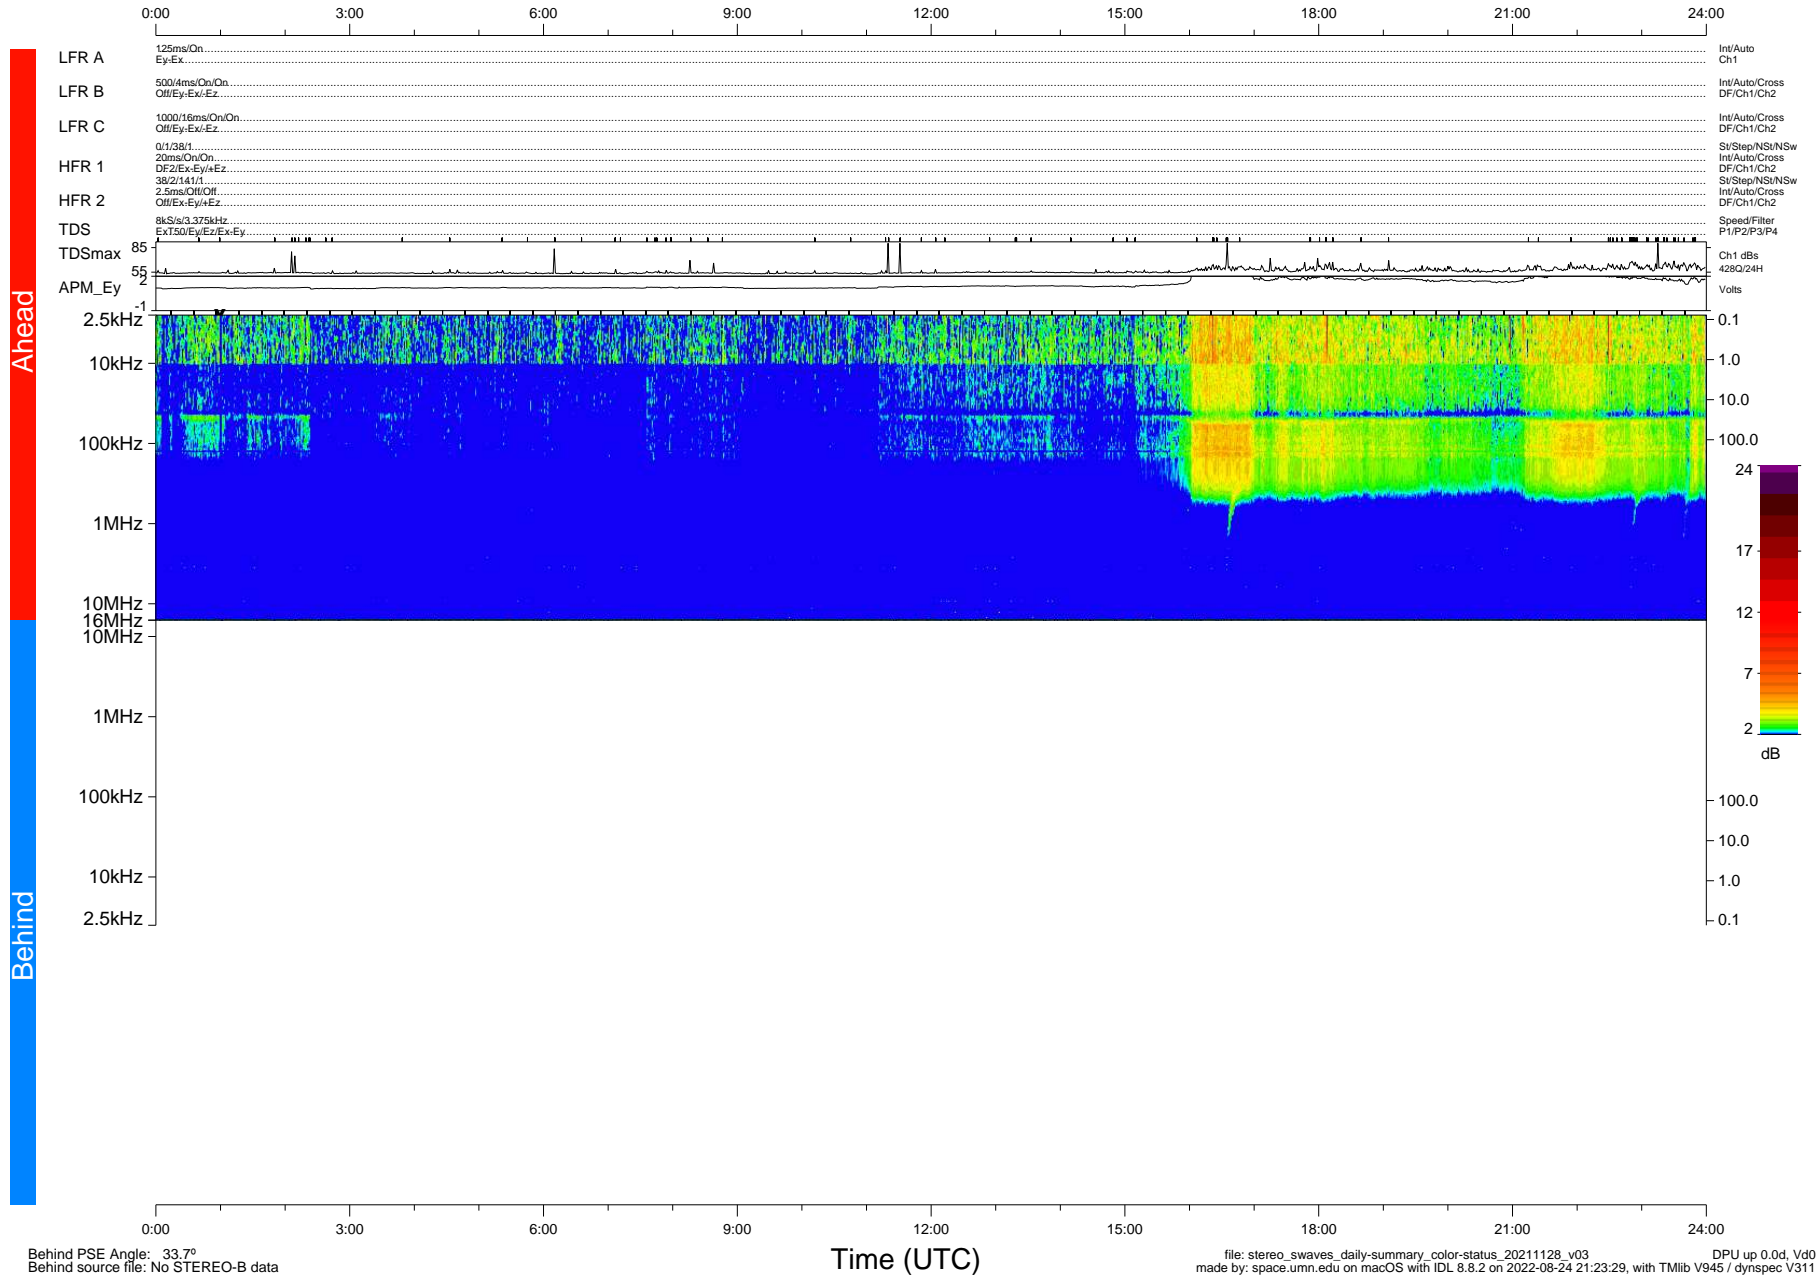

STEREO/WAVES Daily Summary - 28-Nov-2021 (DOY 332)

Ahead source file: swaves_ahead_2021_332_1_06.fin (Recovery: 100.0% HK, 115% Pkts)
 Ahead PSE Angle: -36.3°

DPU up 2335.9d, V412d40

Behind PSE Angle: 33.7°
 Behind source file: No STEREO-B data

Time (UTC)

file: stereo_swaves_daily-summary_color-status_20211128_v03
 made by: space.umn.edu on macOS with IDL 8.8.2 on 2022-08-24 21:23:29, with TMLib V945 / dynspec V311

DPU up 0.0d, Vd0