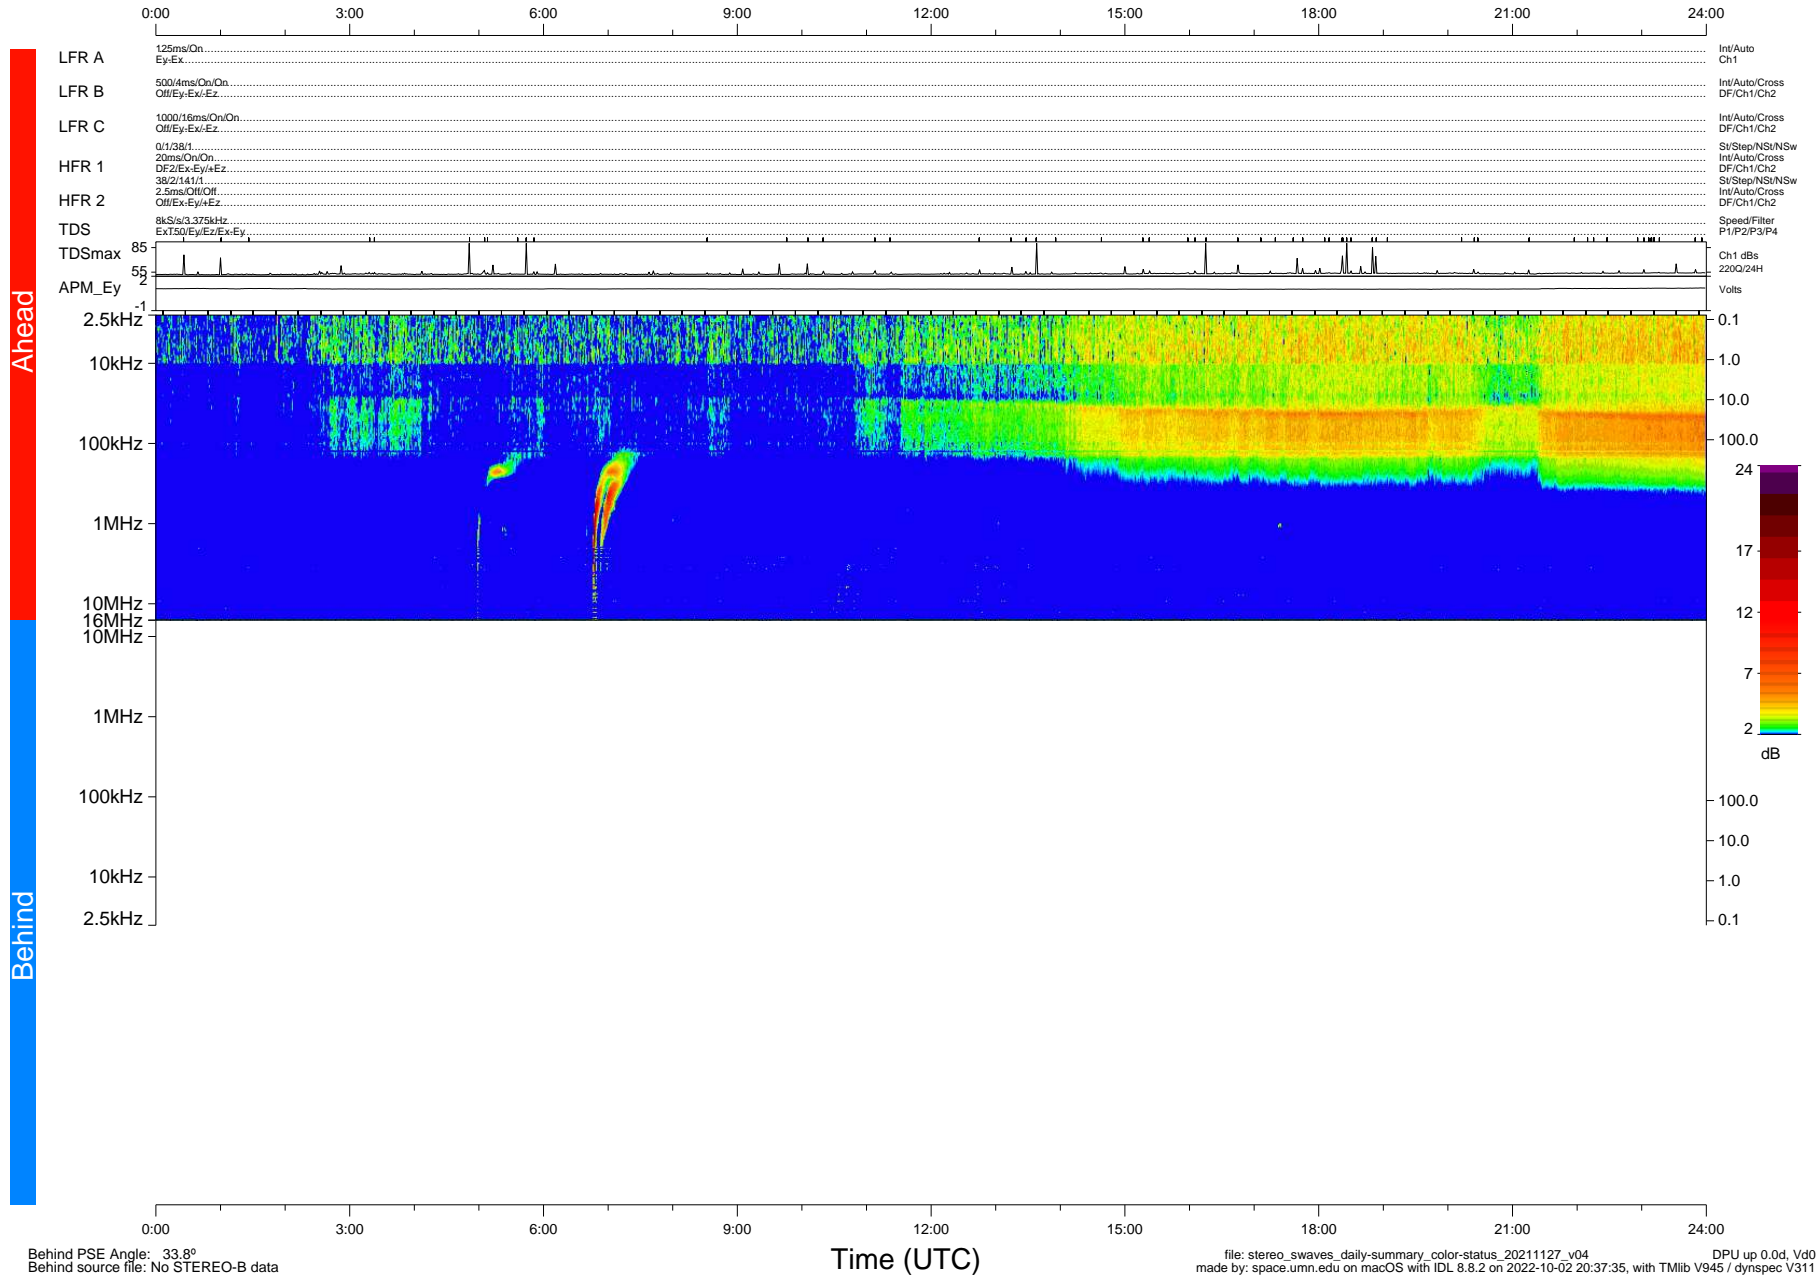

STEREO/WAVES Daily Summary - 27-Nov-2021 (DOY 331)

Ahead source file: swaves_ahead_2021_331_1_06.fin (Recovery: 100.0% HK, 85% Pkts)
Ahead PSE Angle: -36.3°

DPU up 2334.9d, V412d40

Behind PSE Angle: 33.8°
Behind source file: No STEREO-B data

Time (UTC)