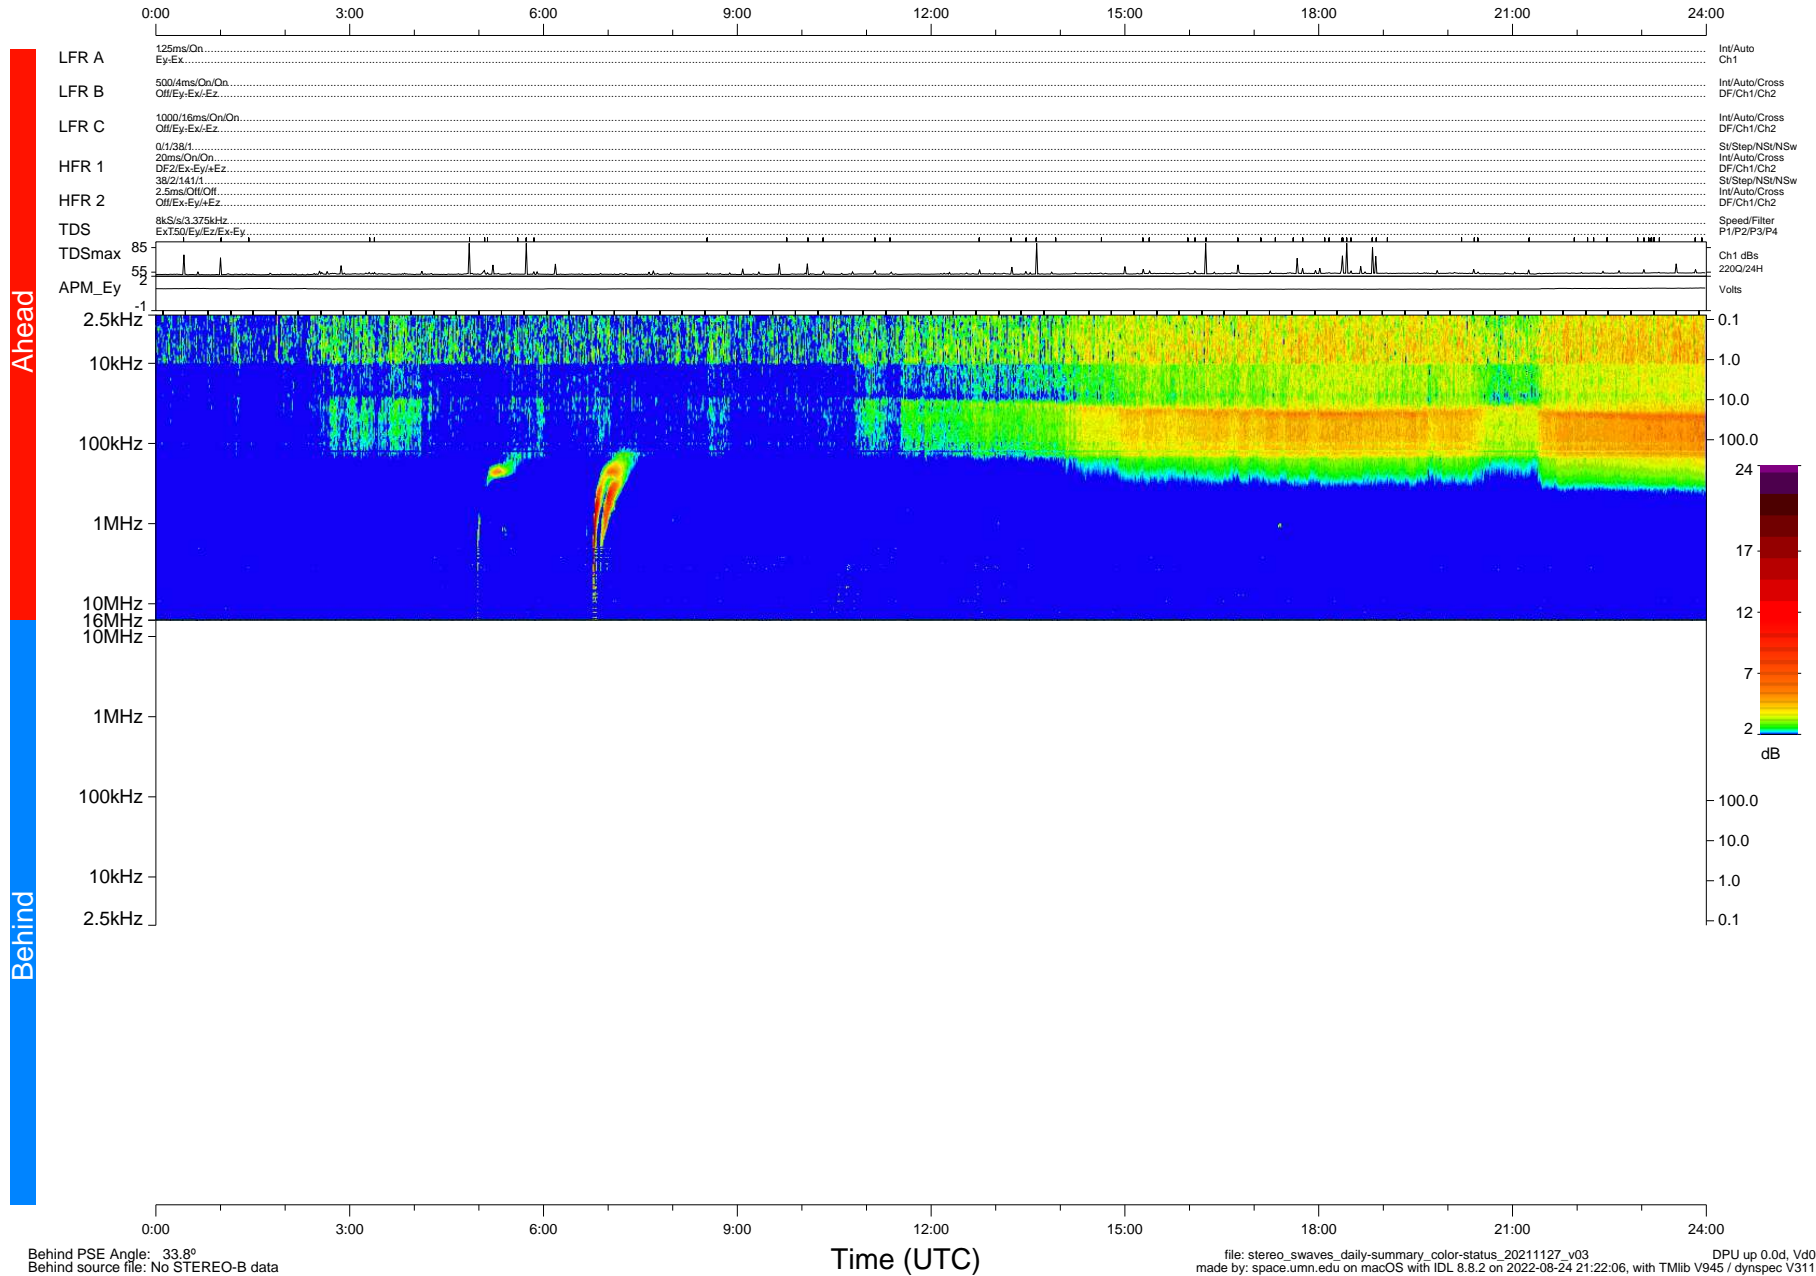

STEREO/WAVES Daily Summary - 27-Nov-2021 (DOY 331)

Ahead source file: swaves_ahead_2021_331_1_06.fin (Recovery: 100.0% HK, 85% PKts)
Ahead PSE Angle: -36.3°

DPU up 2334.9d, V412d40

Behind PSE Angle: 33.8°
Behind source file: No STEREO-B data

Time (UTC)