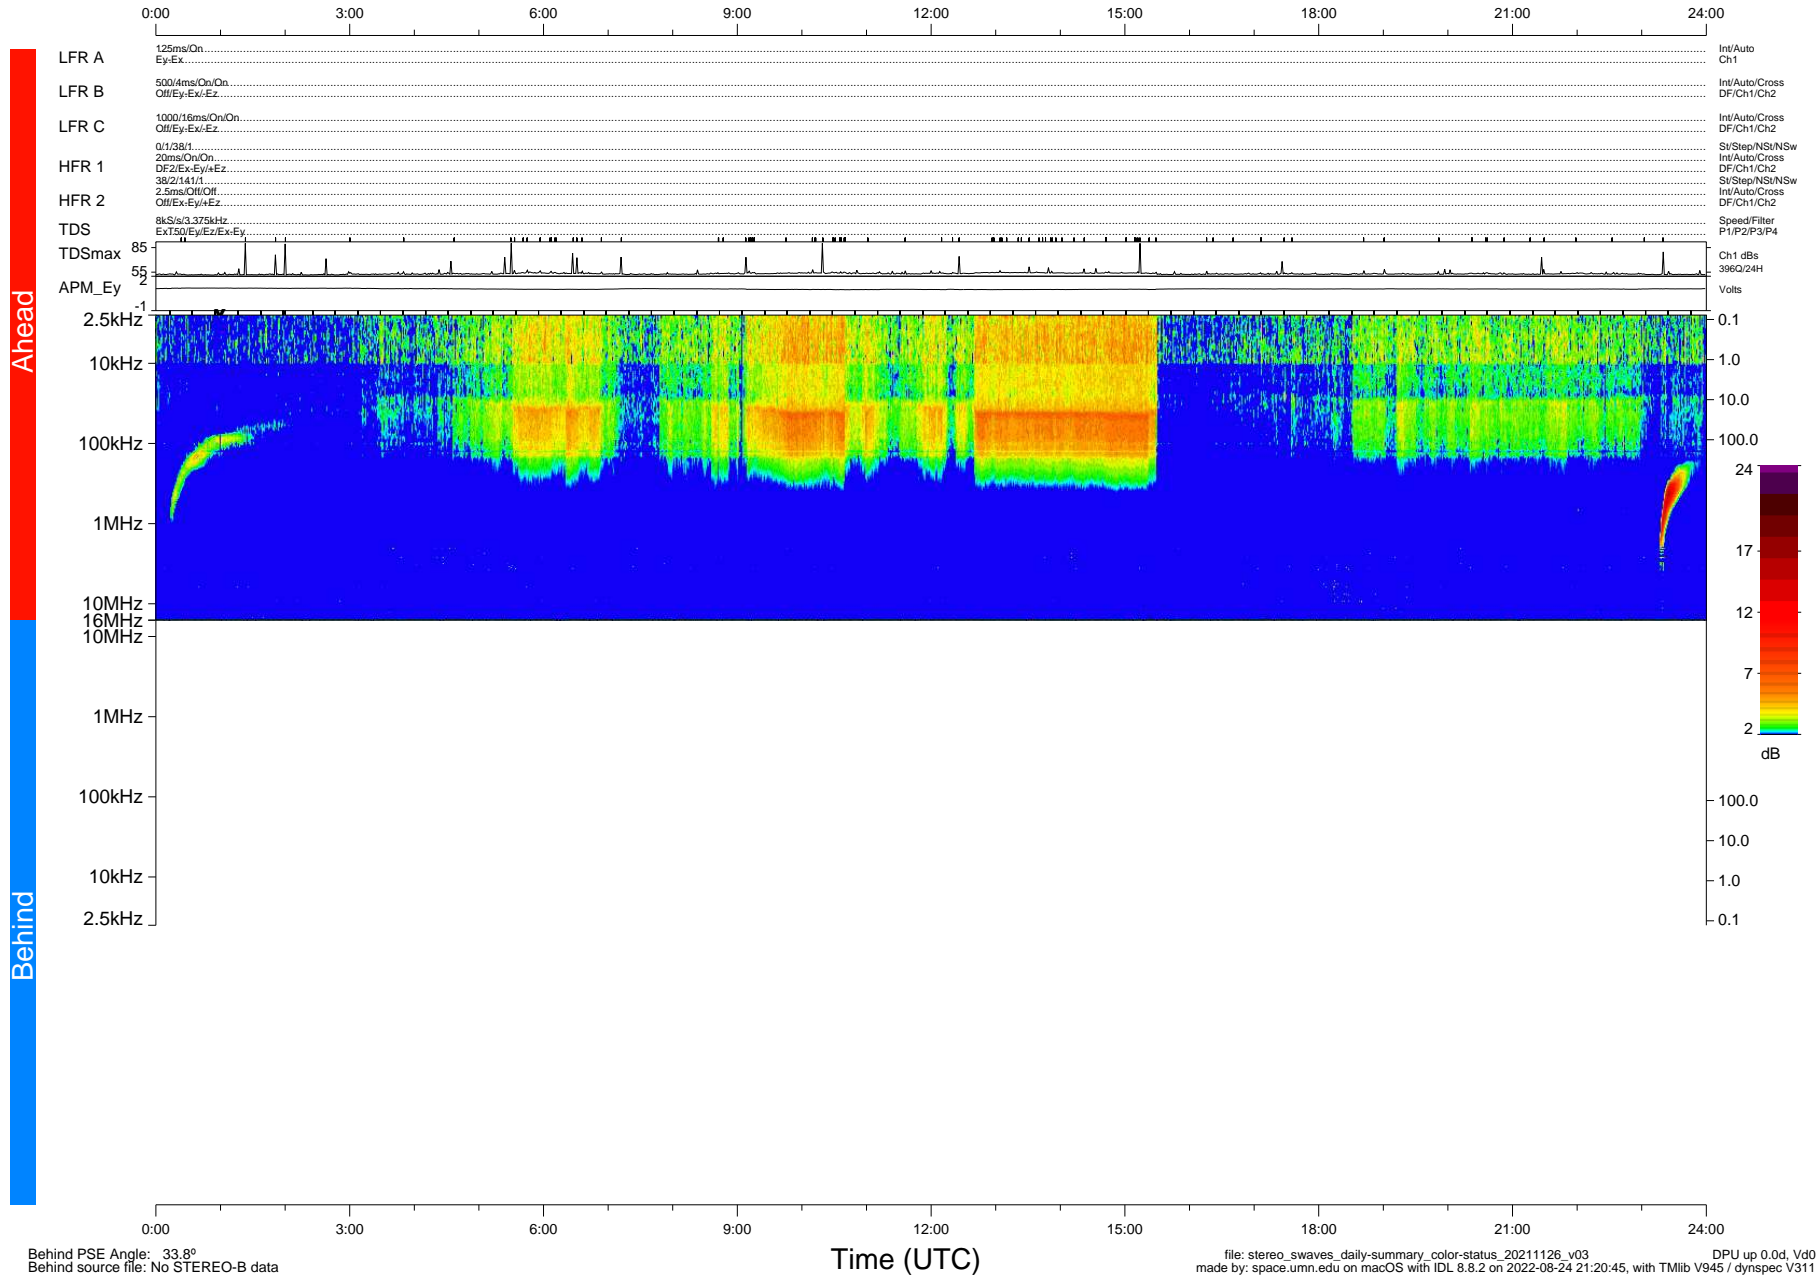

STEREO/WAVES Daily Summary - 26-Nov-2021 (DOY 330)

Ahead source file: swaves_ahead_2021_330_1_06.fin (Recovery: 100.0% HK, 110% Pkts)
Ahead PSE Angle: -36.3°

DPU up 2333.9d, V412d40

Behind PSE Angle: 33.8°
Behind source file: No STEREO-B data

Time (UTC)