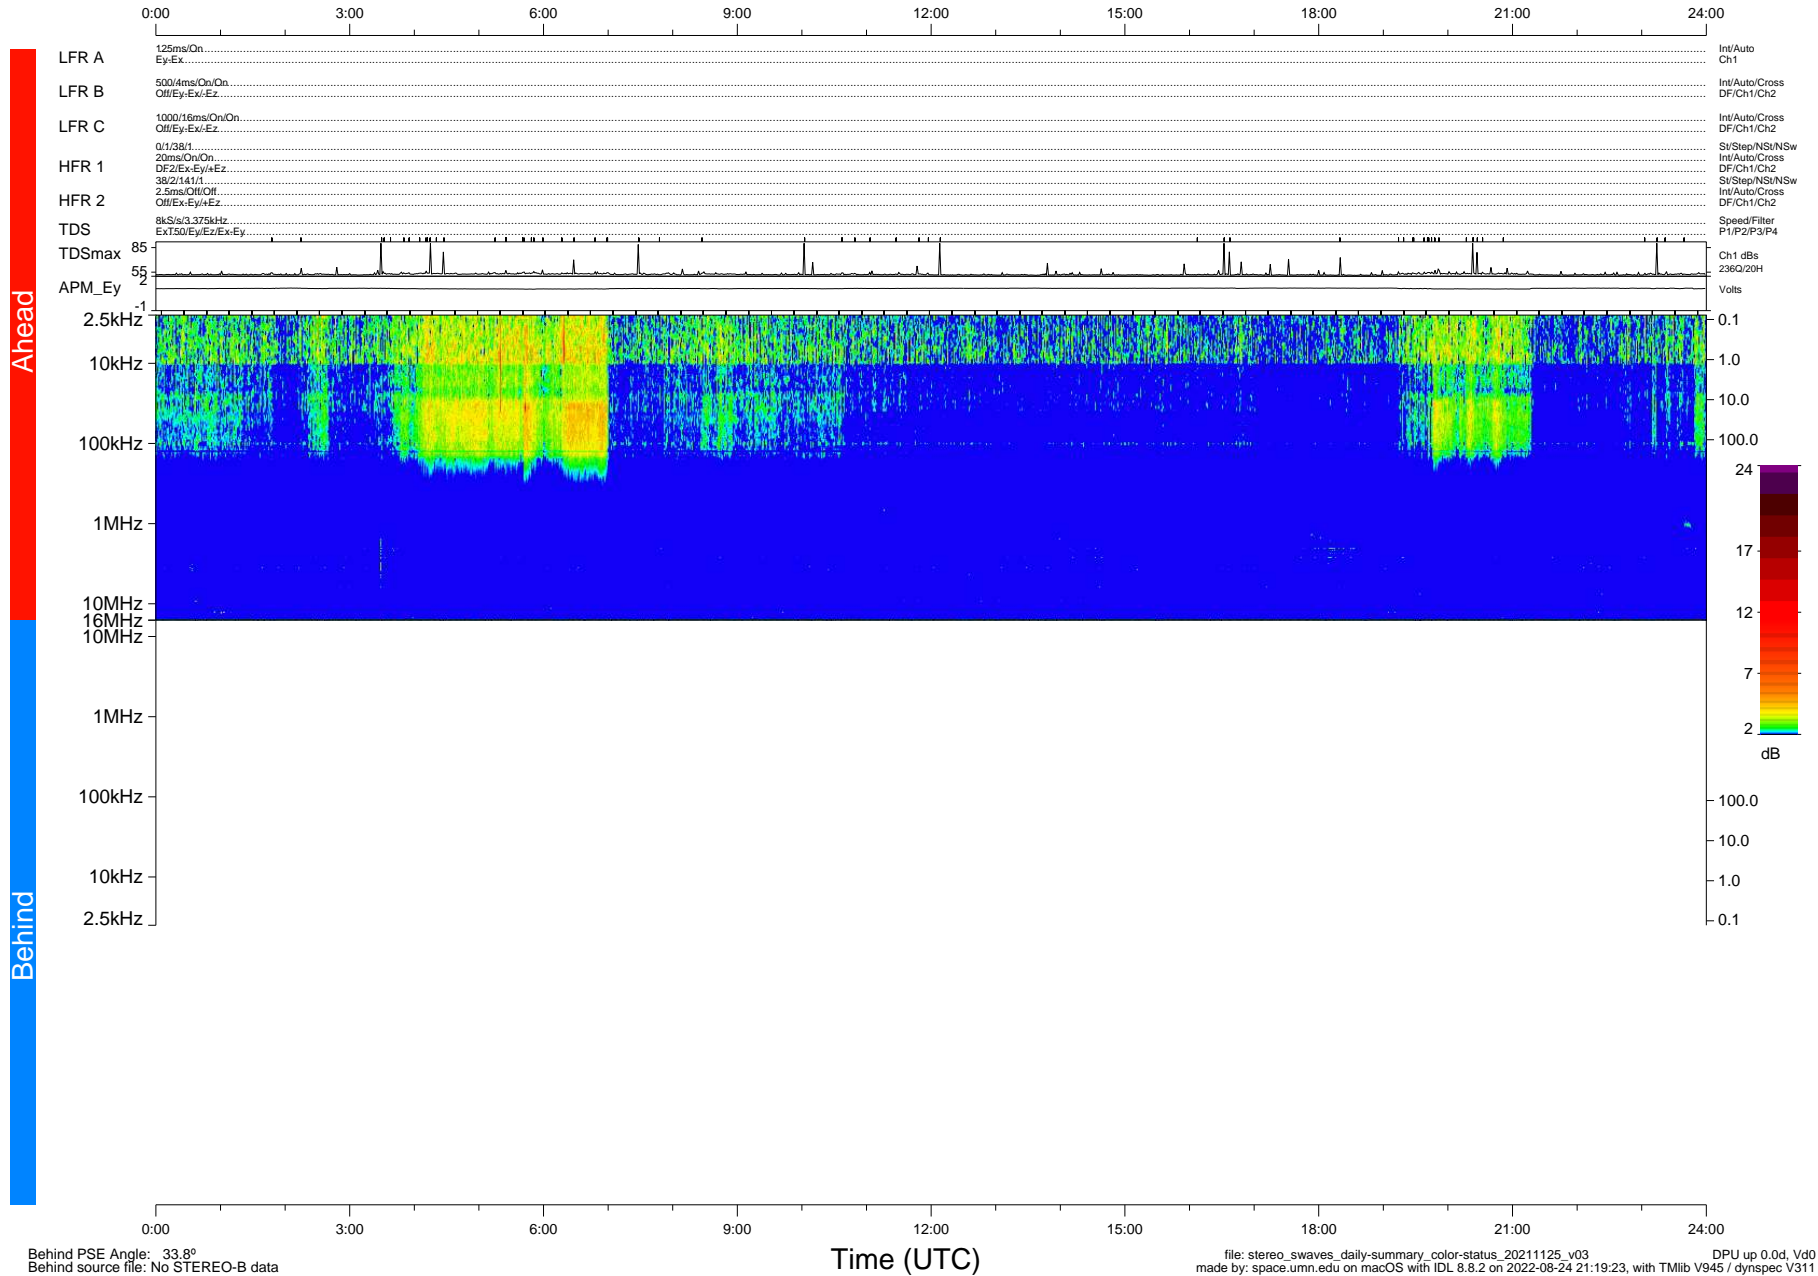

STEREO/WAVES Daily Summary - 25-Nov-2021 (DOY 329)

Ahead source file: swaves_ahead_2021_329_1_06.fin (Recovery: 100.0% HK, 86% PKts)
Ahead PSE Angle: -36.4°

DPU up 2332.9d, V412d40

Behind PSE Angle: 33.8°
Behind source file: No STEREO-B data

Time (UTC)