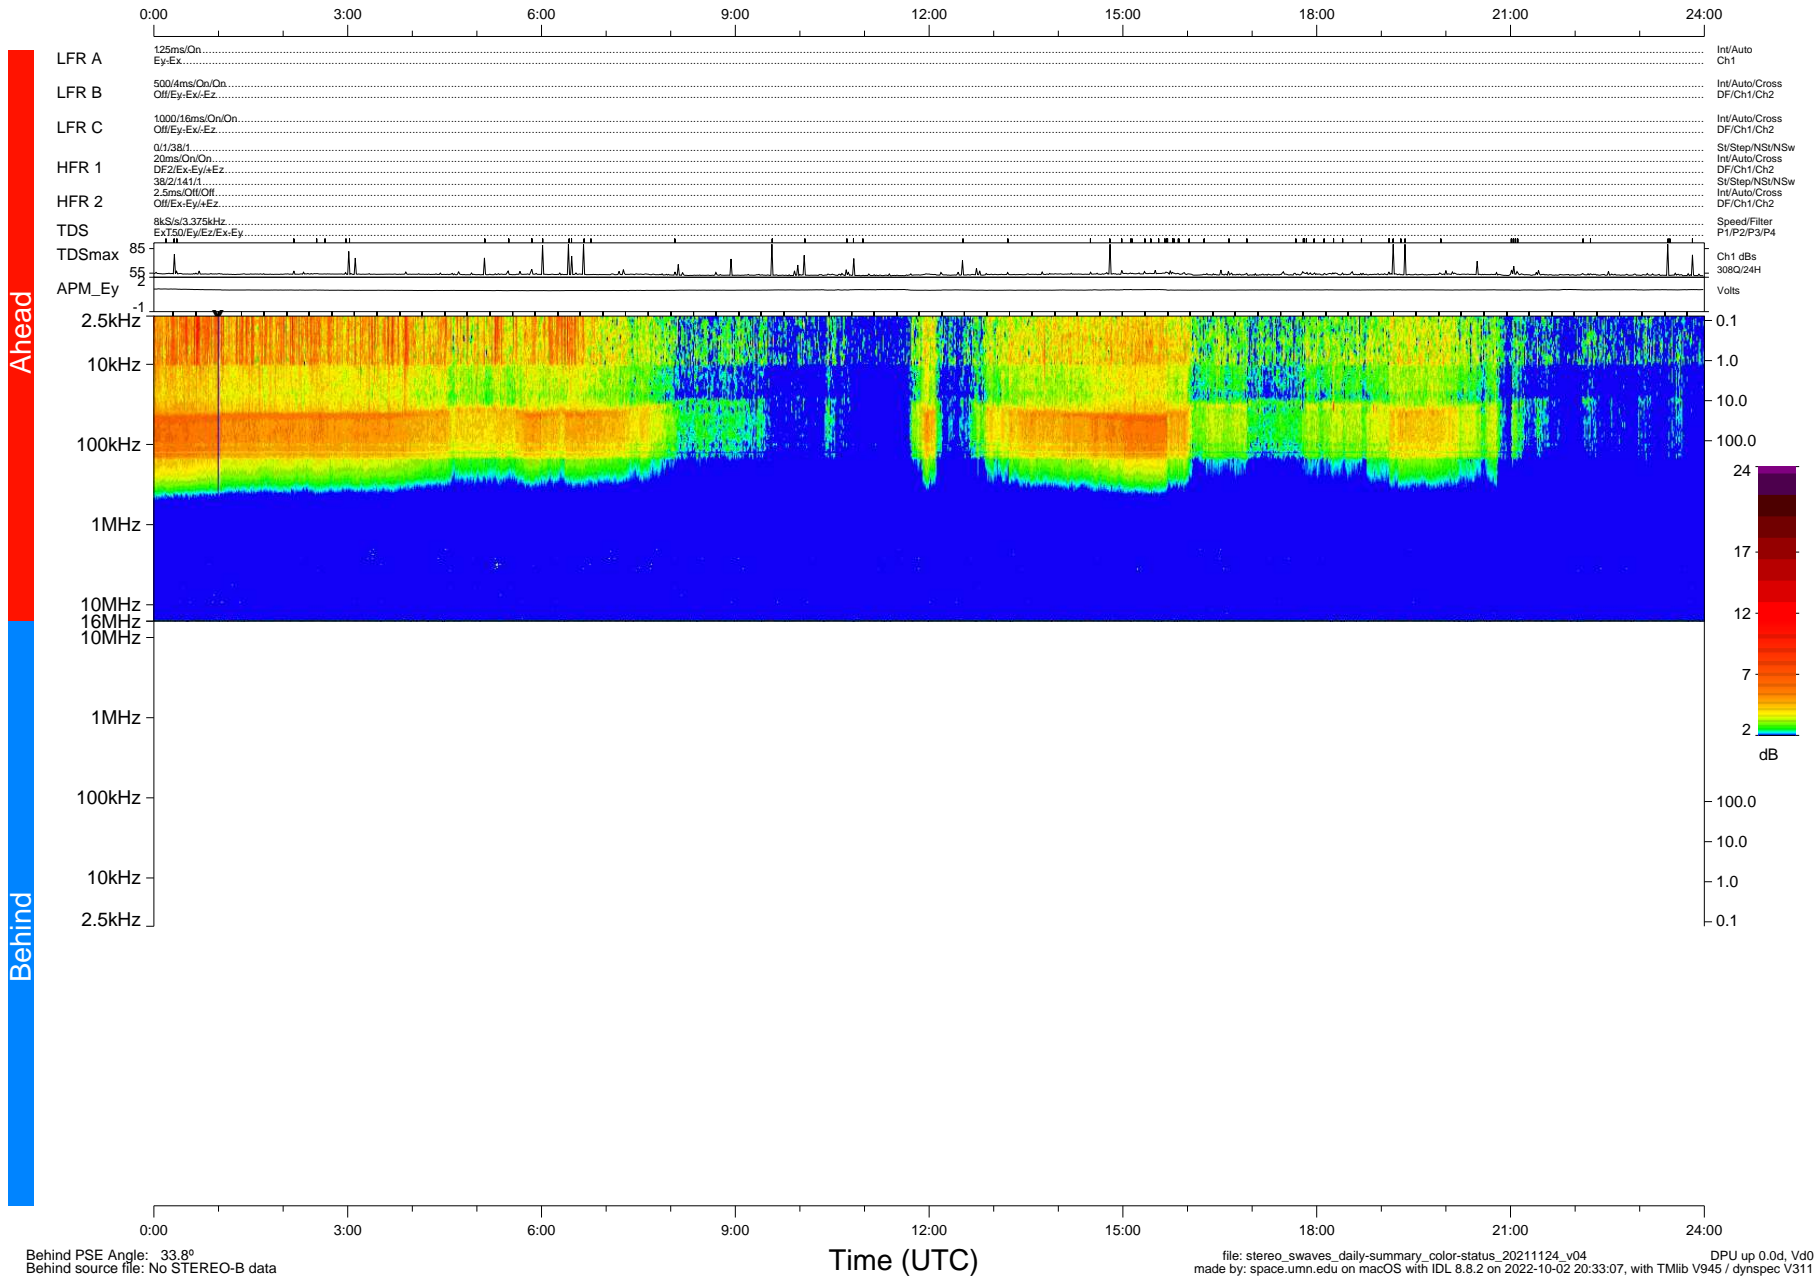

STEREO/WAVES Daily Summary - 24-Nov-2021 (DOY 328)

Ahead source file: swaves_ahead_2021_328_1_05.fin (Recovery: 100.0% HK, 97% Pkts)
 Ahead PSE Angle: -36.4°

DPU up 2331.9d, V412d40

Behind PSE Angle: 33.8°
 Behind source file: No STEREO-B data

Time (UTC)

file: stereo_swaves_daily-summary_color-status_20211124_v04 DPU up 0.0d, Vd0
 made by: space.umn.edu on macOS with IDL 8.8.2 on 2022-10-02 20:33:07, with Tlib V945 / dynspec V311