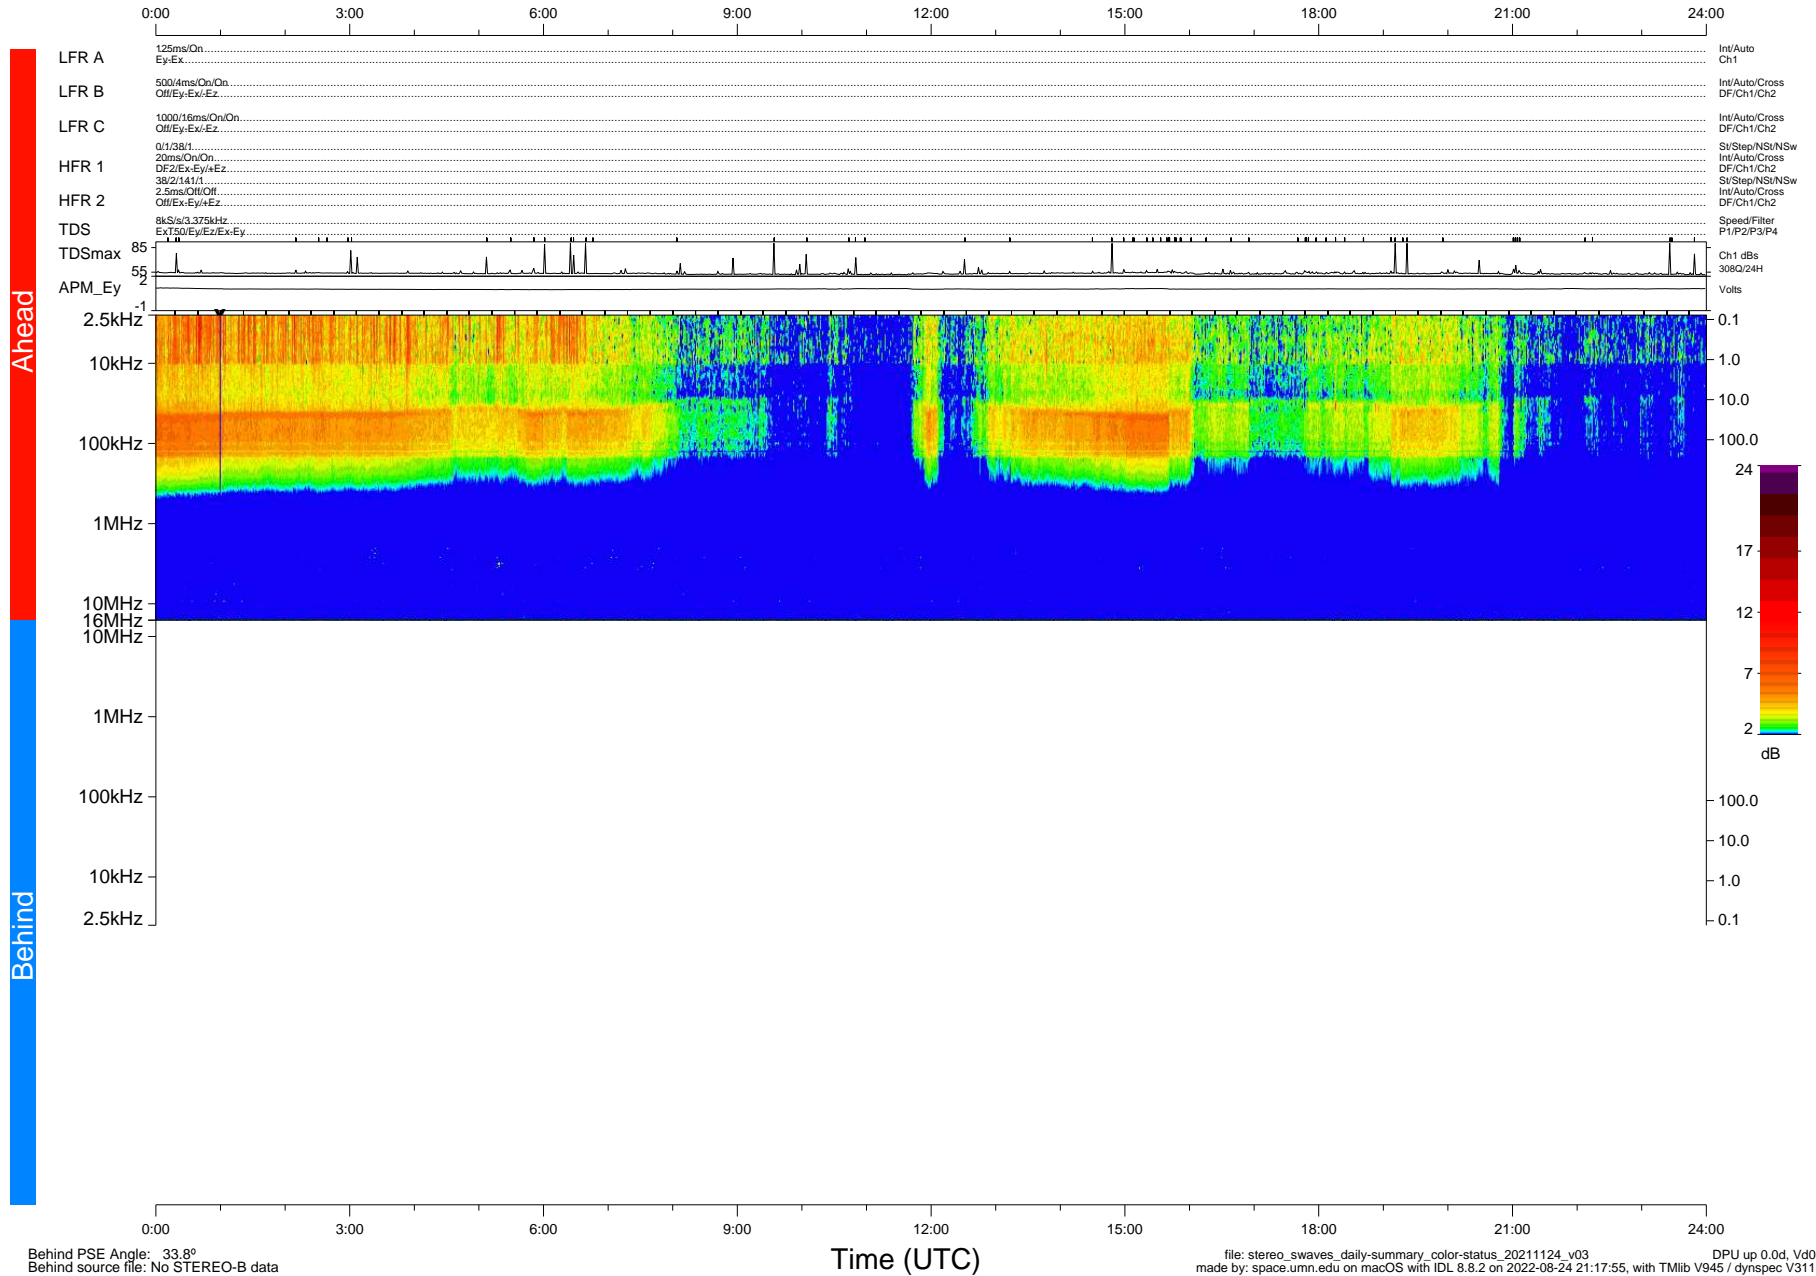

# STEREO/WAVES Daily Summary - 24-Nov-2021 (DOY 328)

Ahead source file: swaves\_ahead\_2021\_328\_1\_05.fin (Recovery: 100.0% HK, 97% Pkts)  
 Ahead PSE Angle: -36.4°

DPU up 2331.9d, V412d40

Behind PSE Angle: 33.8°  
 Behind source file: No STEREO-B data

Time (UTC)

file: stereo\_swaves\_daily-summary\_color-status\_20211124\_v03 DPU up 0.0d, Vd0  
 made by: space.umn.edu on macOS with IDL 8.8.2 on 2022-08-24 21:17:55, with Tlib V945 / dynspec V311