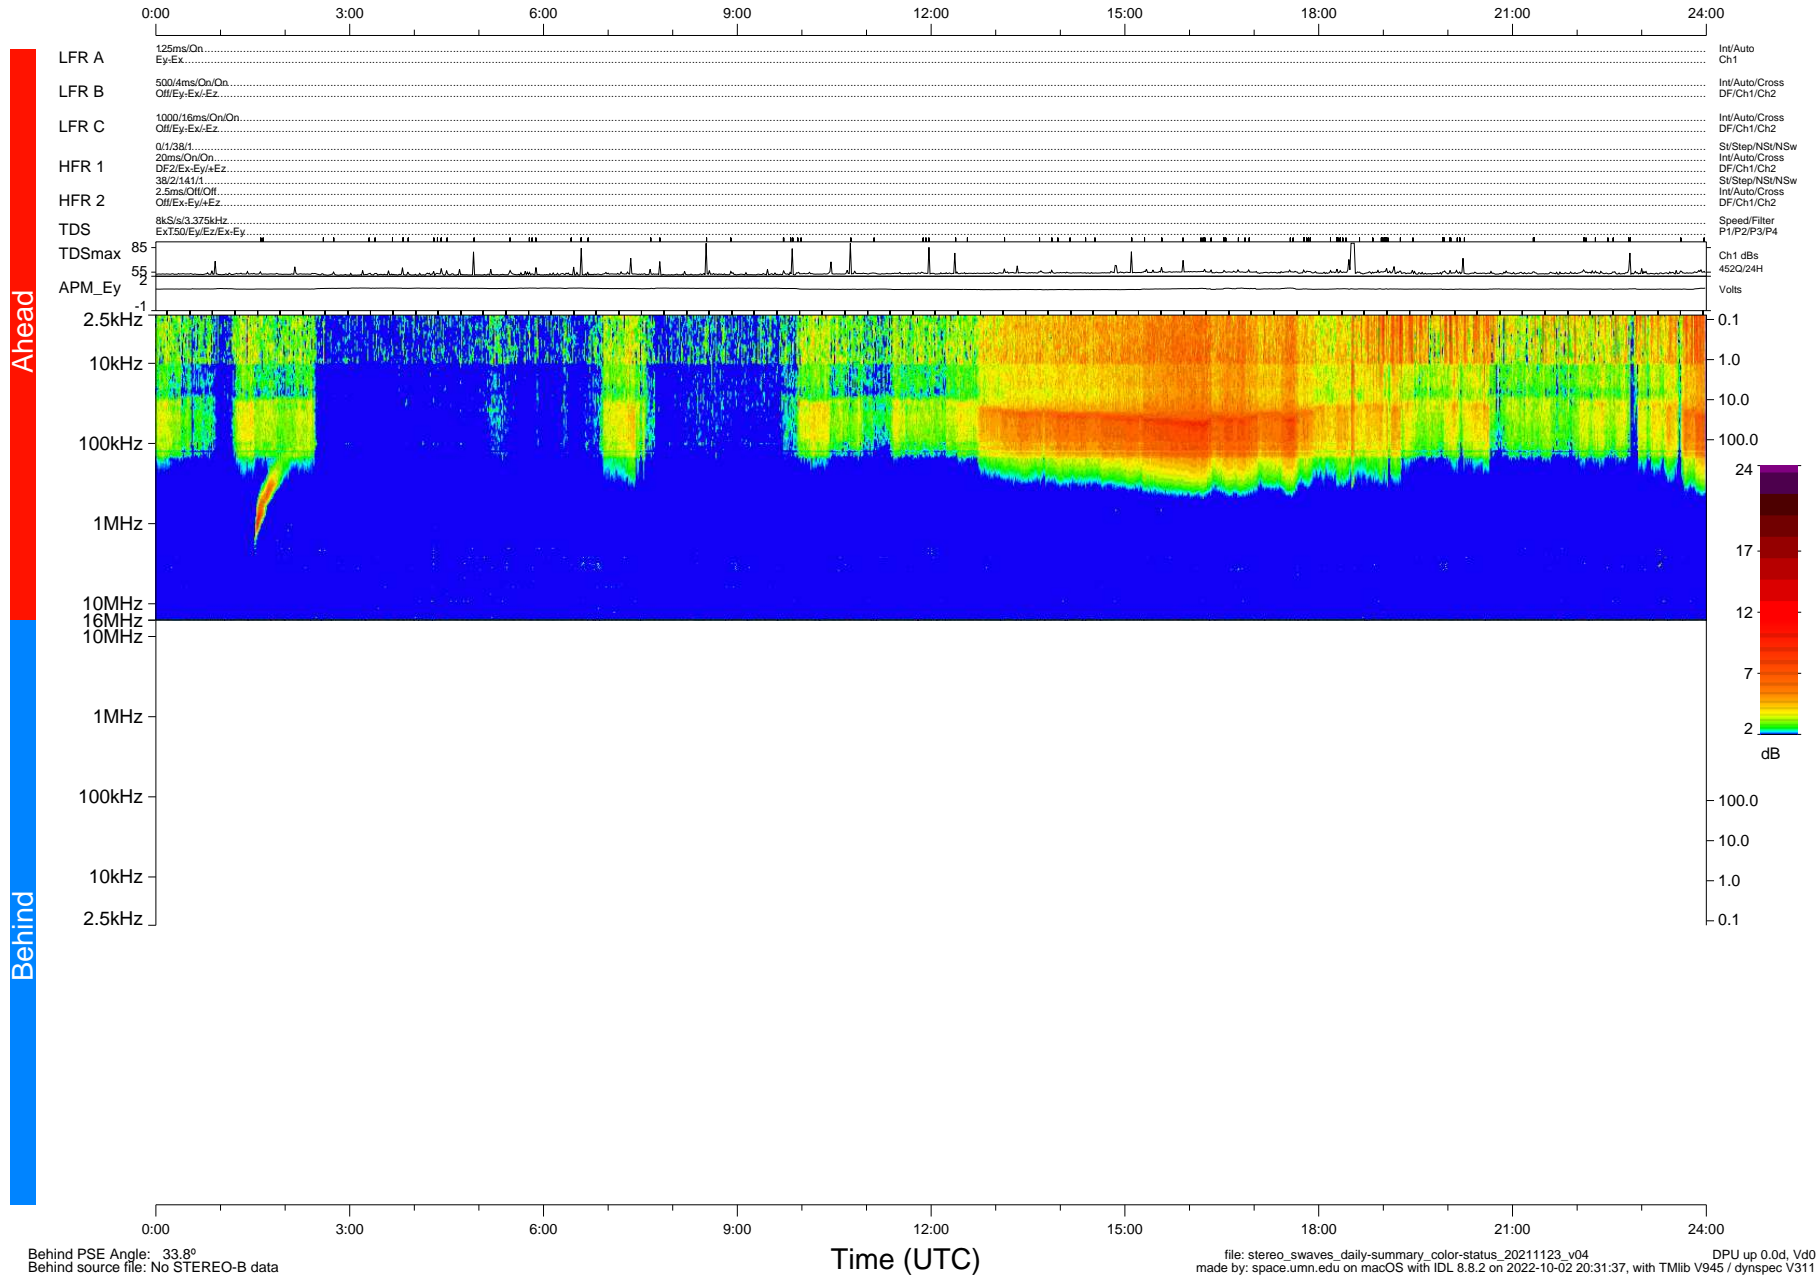

STEREO/WAVES Daily Summary - 23-Nov-2021 (DOY 327)

Ahead source file: swaves_ahead_2021_327_1_05.fin (Recovery: 100.0% HK, 119% Pkts)
 Ahead PSE Angle: -36.5°

DPU up 2330.9d, V412d40

Behind PSE Angle: 33.8°
 Behind source file: No STEREO-B data

file: stereo_swaves_daily-summary_color-status_20211123_v04
 made by: space.umn.edu on macOS with IDL 8.8.2 on 2022-10-02 20:31:37, with Tlib V945 / dynspec V311
 DPU up 0.0d, Vd0