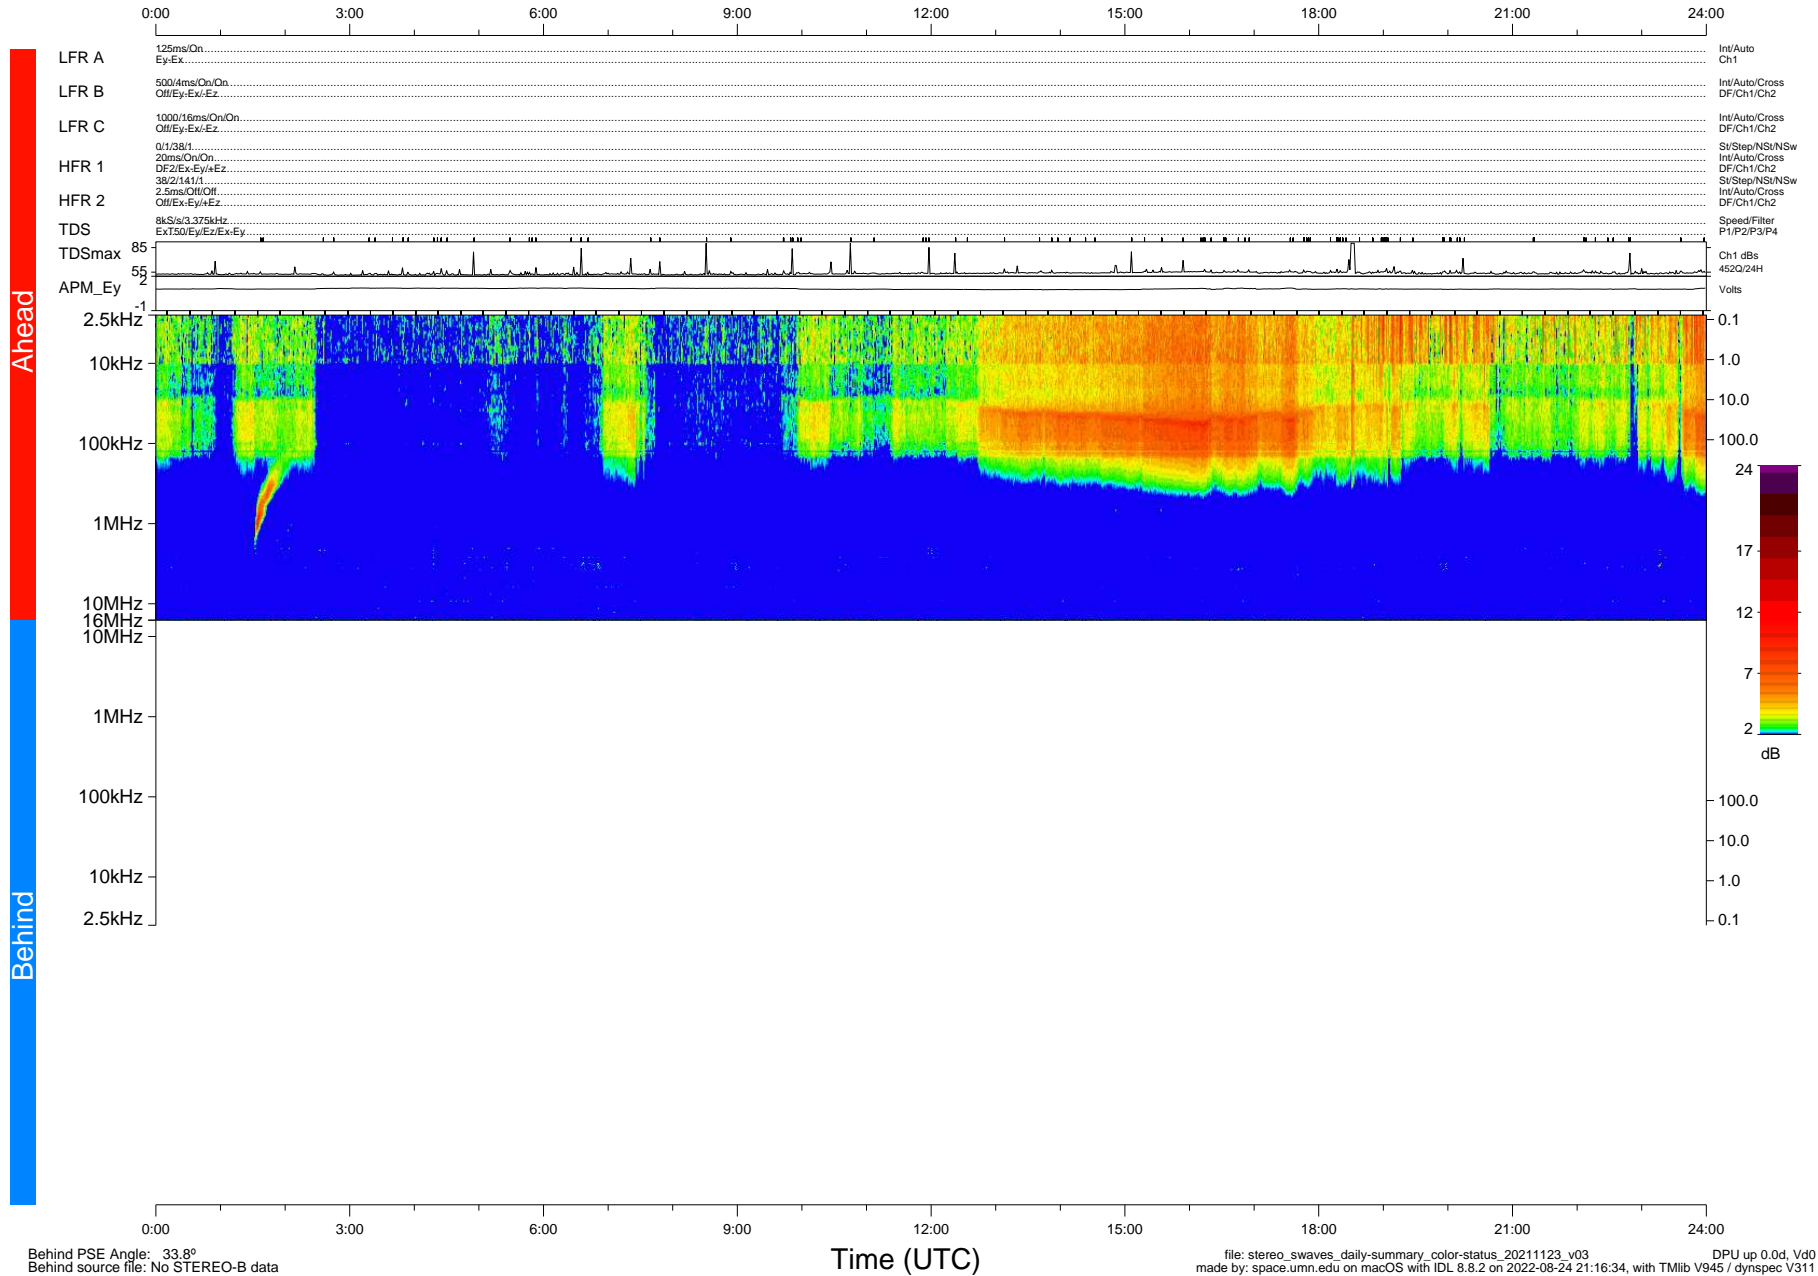

STEREO/WAVES Daily Summary - 23-Nov-2021 (DOY 327)

Ahead source file: swaves_ahead_2021_327_1_05.fin (Recovery: 100.0% HK, 119% Pkts)
Ahead PSE Angle: -36.5°

DPU up 2330.9d, V412d40

Behind PSE Angle: 33.8°
Behind source file: No STEREO-B data