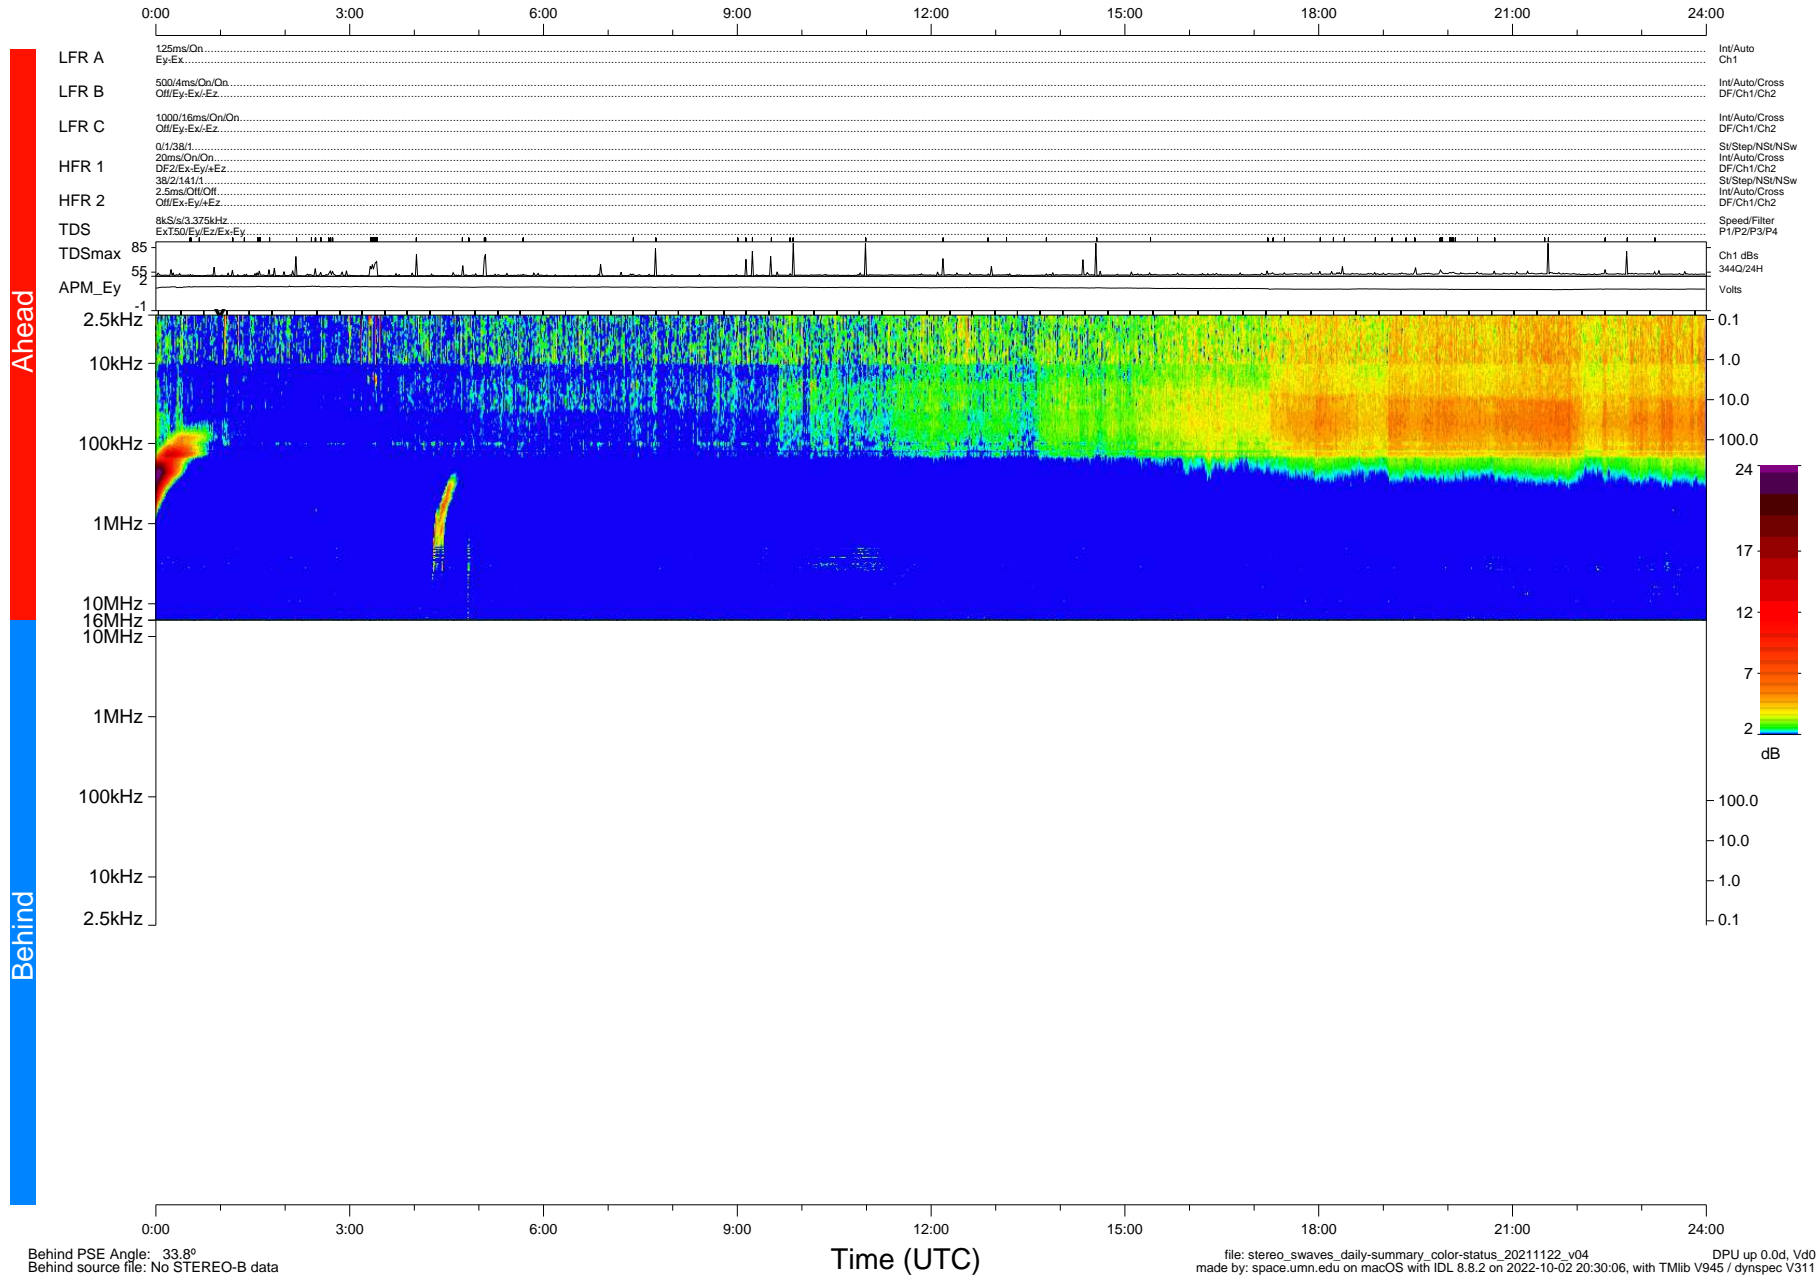

STEREO/WAVES Daily Summary - 22-Nov-2021 (DOY 326)

Ahead source file: swaves_ahead_2021_326_1_05.fin (Recovery: 100.0% HK, 103% Pkts)
 Ahead PSE Angle: -36.5°

DPU up 2329.9d, V412d40

Behind PSE Angle: 33.8°
 Behind source file: No STEREO-B data

file: stereo_swaves_daily-summary_color-status_20211122_v04
 made by: space.umn.edu on macOS with IDL 8.8.2 on 2022-10-02 20:30:06, with Tlib V945 / dynspec V311
 DPU up 0.0d, Vd0