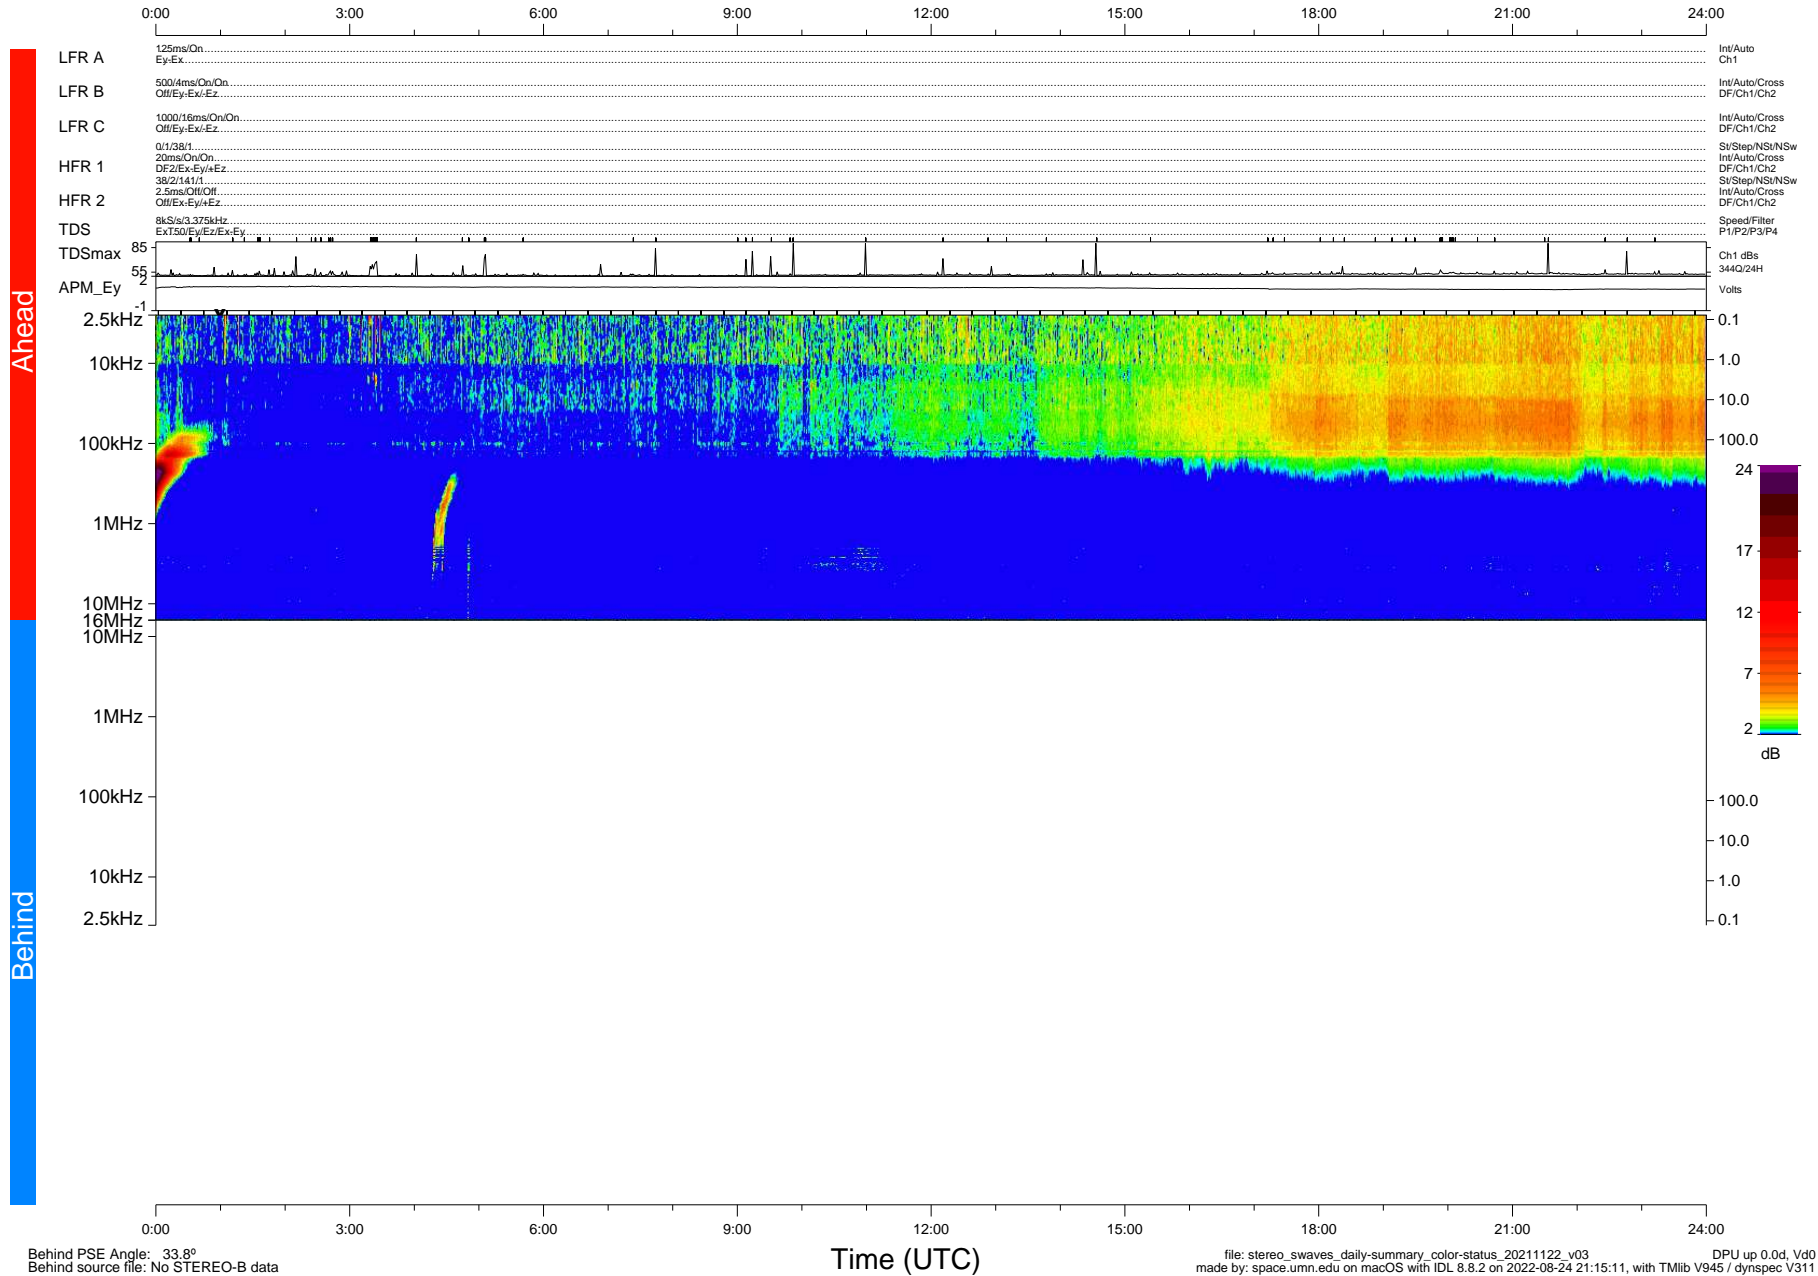

STEREO/WAVES Daily Summary - 22-Nov-2021 (DOY 326)

Ahead source file: swaves_ahead_2021_326_1_05.fin (Recovery: 100.0% HK, 103% Pkts)
Ahead PSE Angle: -36.5°

DPU up 2329.9d, V412d40

Behind PSE Angle: 33.8°
Behind source file: No STEREO-B data

Time (UTC)