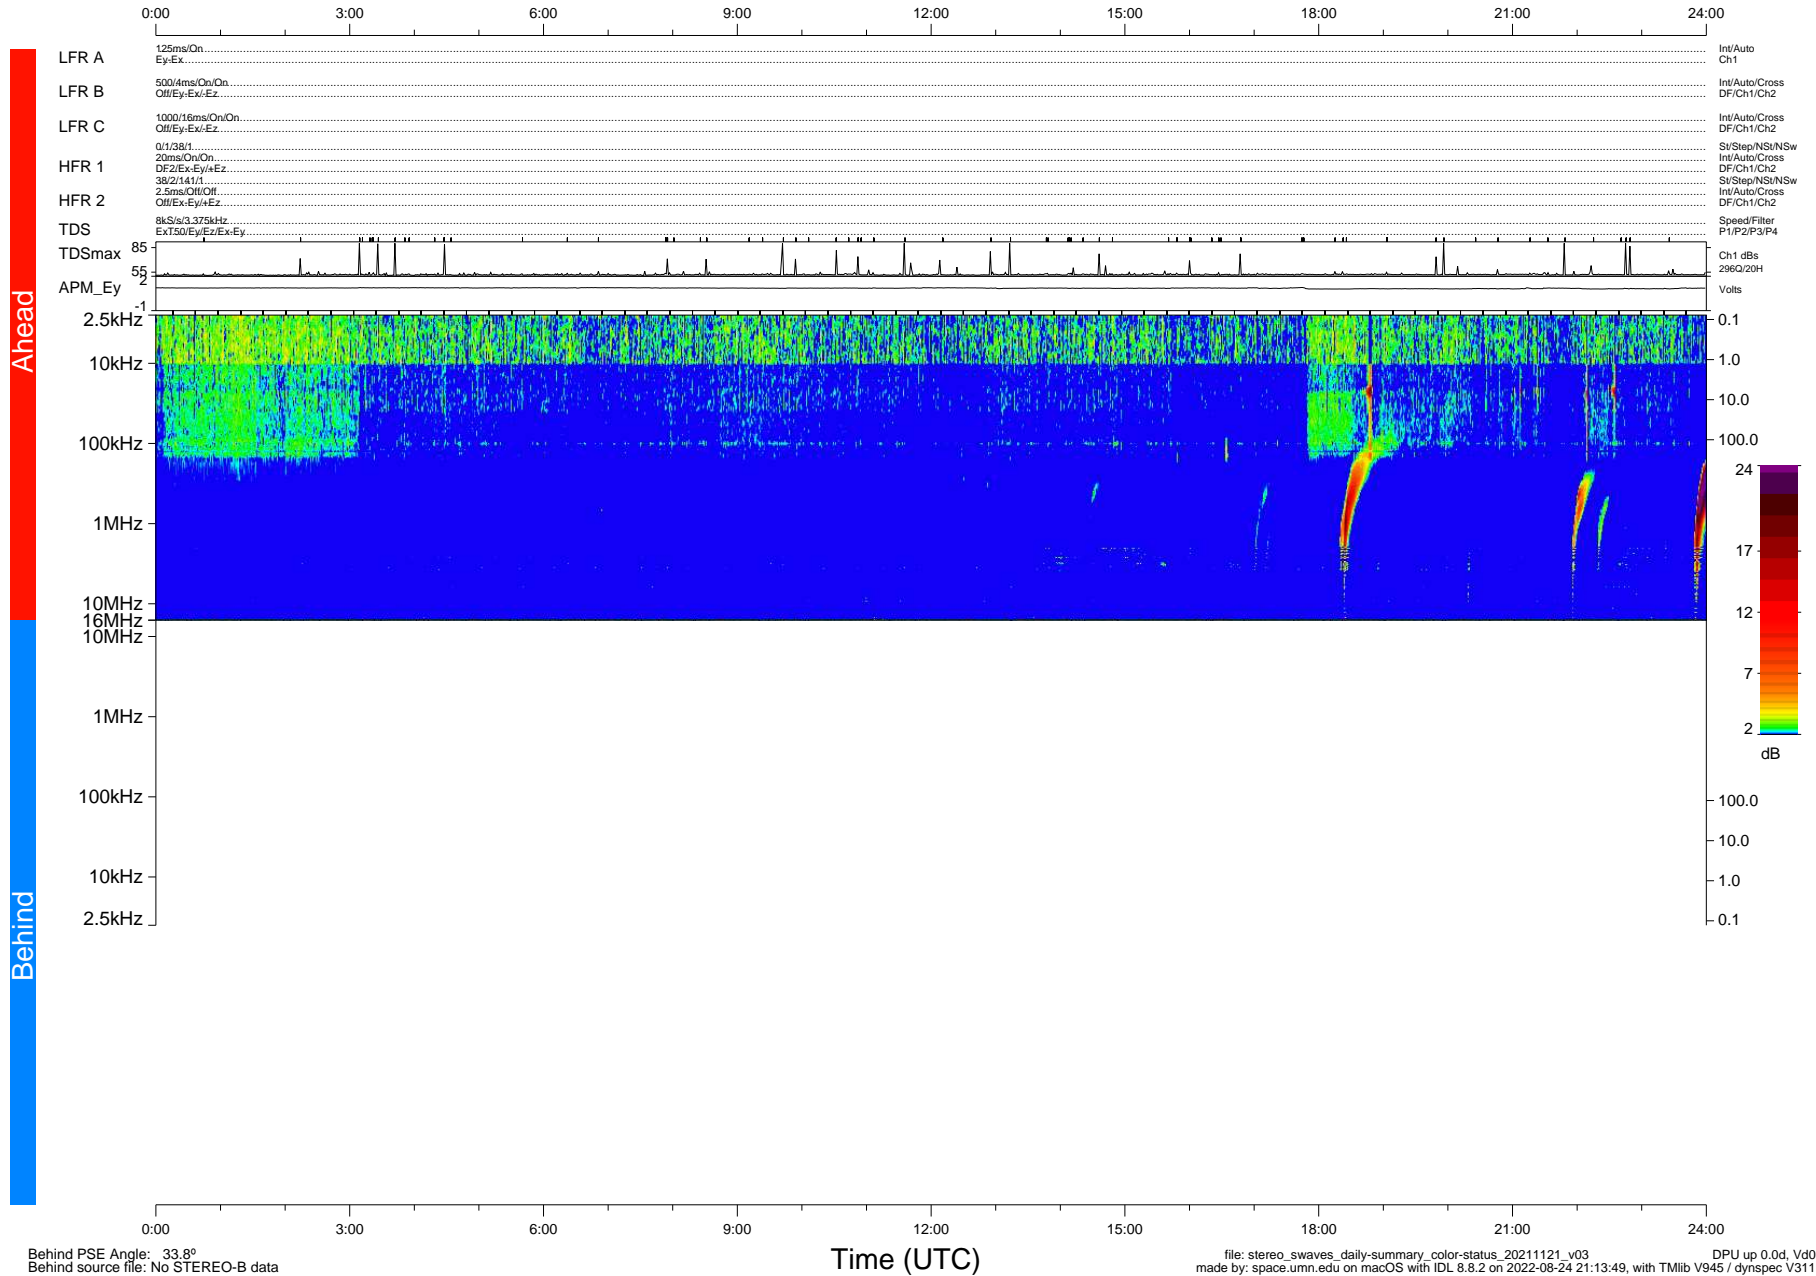

STEREO/WAVES Daily Summary - 21-Nov-2021 (DOY 325)

Ahead source file: swaves_ahead_2021_325_1_05.fin (Recovery: 100.0% HK, 95% Pkts)
 Ahead PSE Angle: -36.6°

DPU up 2328.9d, V412d40

Behind PSE Angle: 33.8°
 Behind source file: No STEREO-B data

Time (UTC)

file: stereo_swaves_daily-summary_color-status_20211121_v03
 made by: space.umn.edu on macOS with IDL 8.8.2 on 2022-08-24 21:13:49, with Tmlib V945 / dynspec V311
 DPU up 0.0d, Vd0