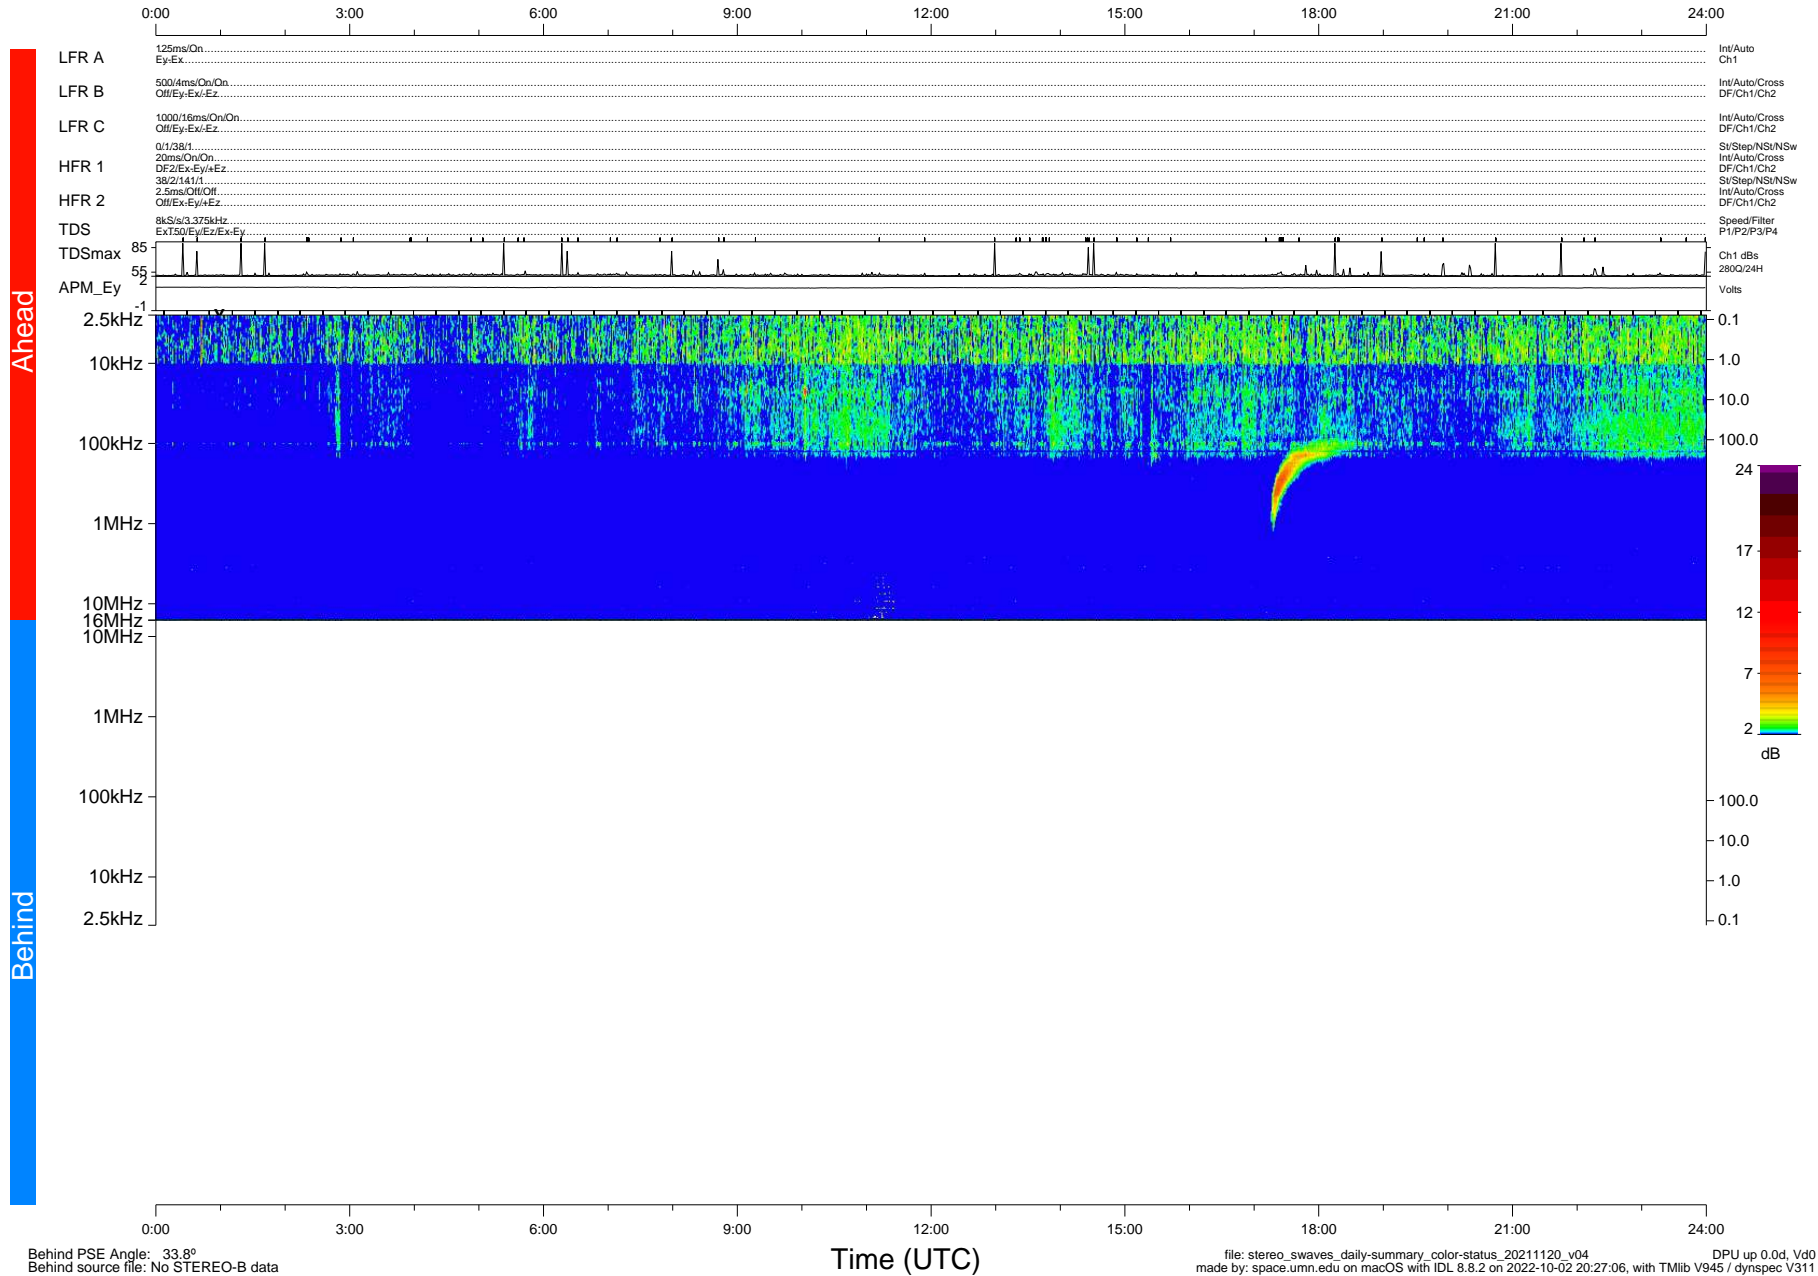

# STEREO/WAVES Daily Summary - 20-Nov-2021 (DOY 324)

Ahead source file: swaves\_ahead\_2021\_324\_1\_05.fin (Recovery: 100.0% HK, 93% Pkts)  
 Ahead PSE Angle: -36.6°

DPU up 2327.9d, V412d40

Behind PSE Angle: 33.8°  
 Behind source file: No STEREO-B data

file: stereo\_swaves\_daily-summary\_color-status\_20211120\_v04  
 made by: space.umn.edu on macOS with IDL 8.8.2 on 2022-10-02 20:27:06, with Tlib V945 / dynspec V311  
 DPU up 0.0d, Vd0