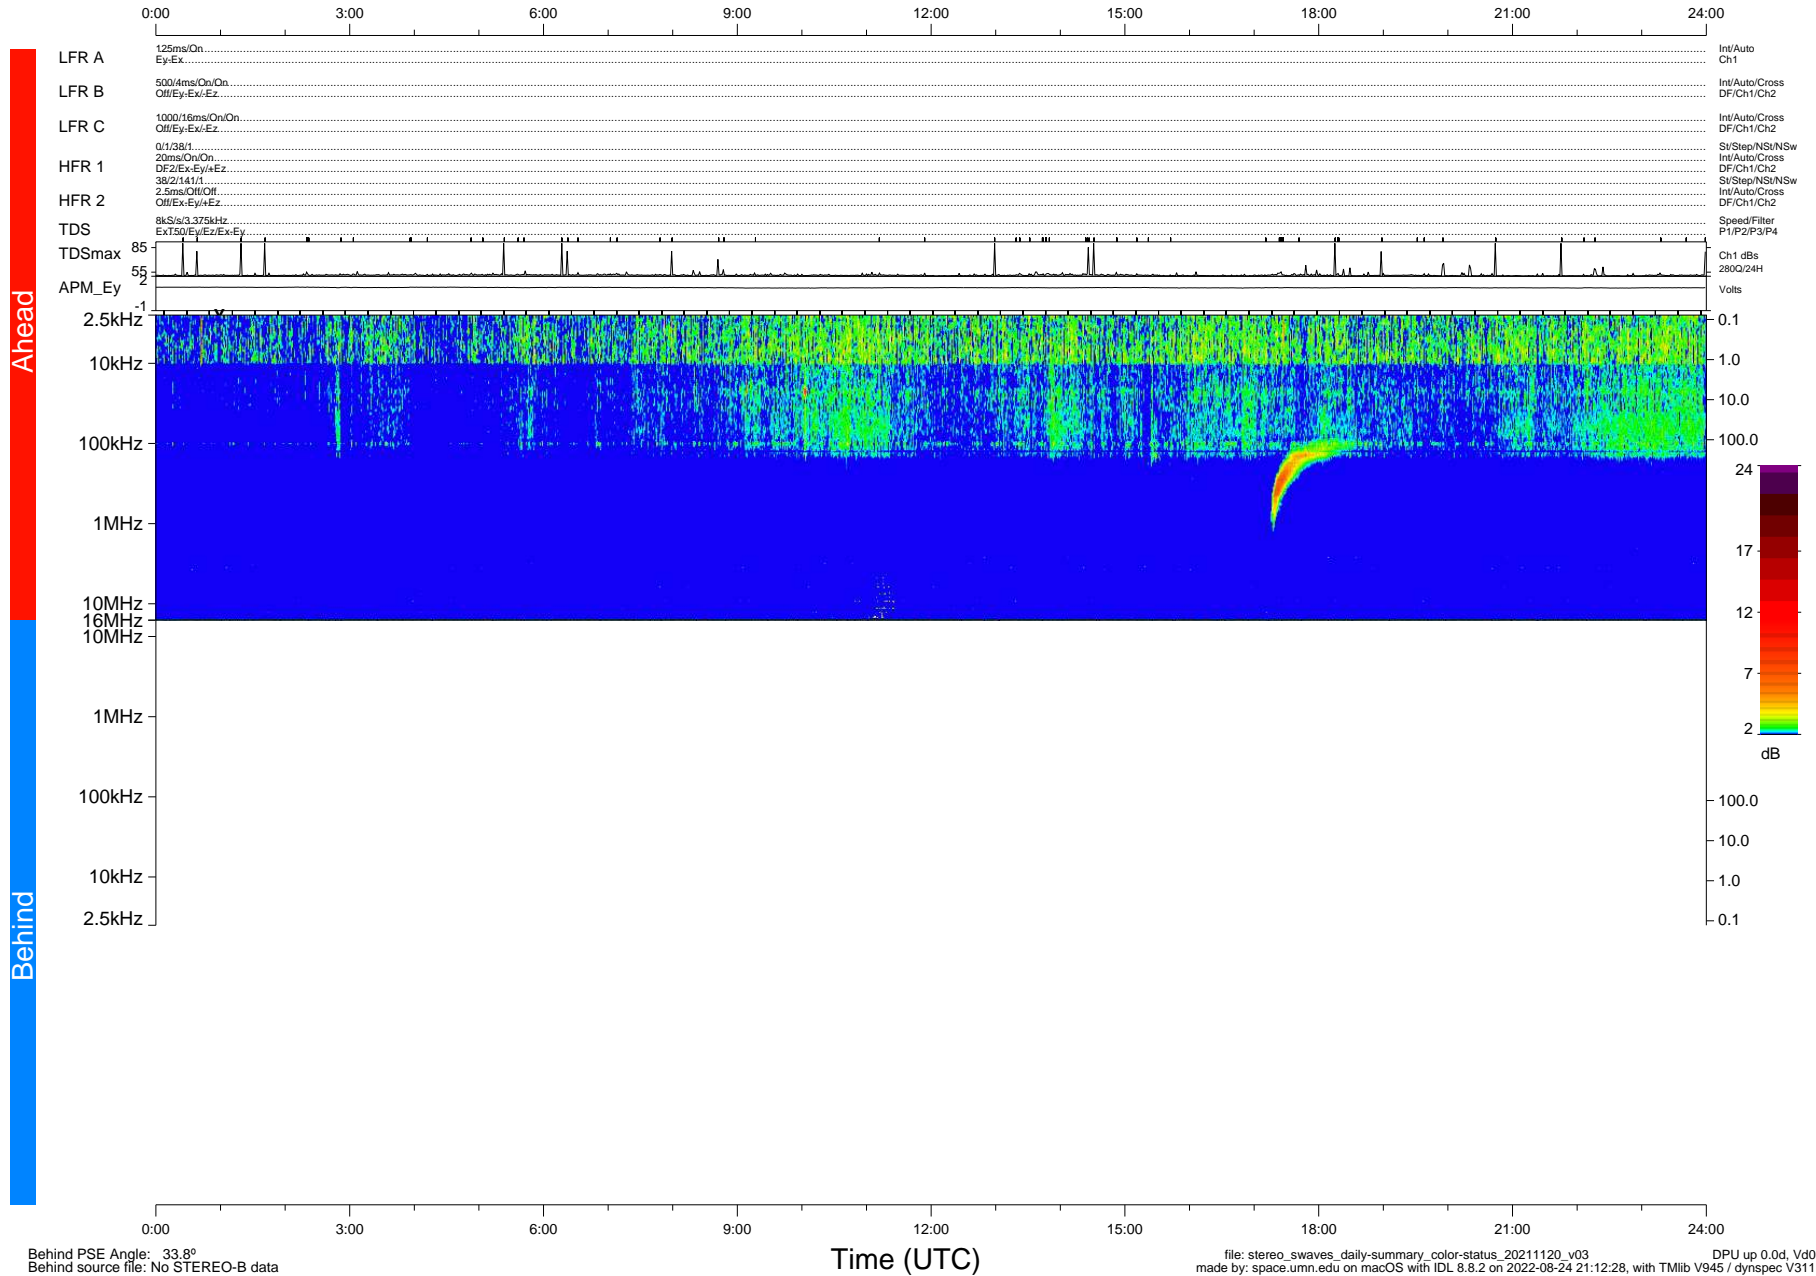

STEREO/WAVES Daily Summary - 20-Nov-2021 (DOY 324)

Ahead source file: swaves_ahead_2021_324_1_05.fin (Recovery: 100.0% HK, 93% Pkts)
Ahead PSE Angle: -36.6°

DPU up 2327.9d, V412d40

Behind PSE Angle: 33.8°
Behind source file: No STEREO-B data

Time (UTC)