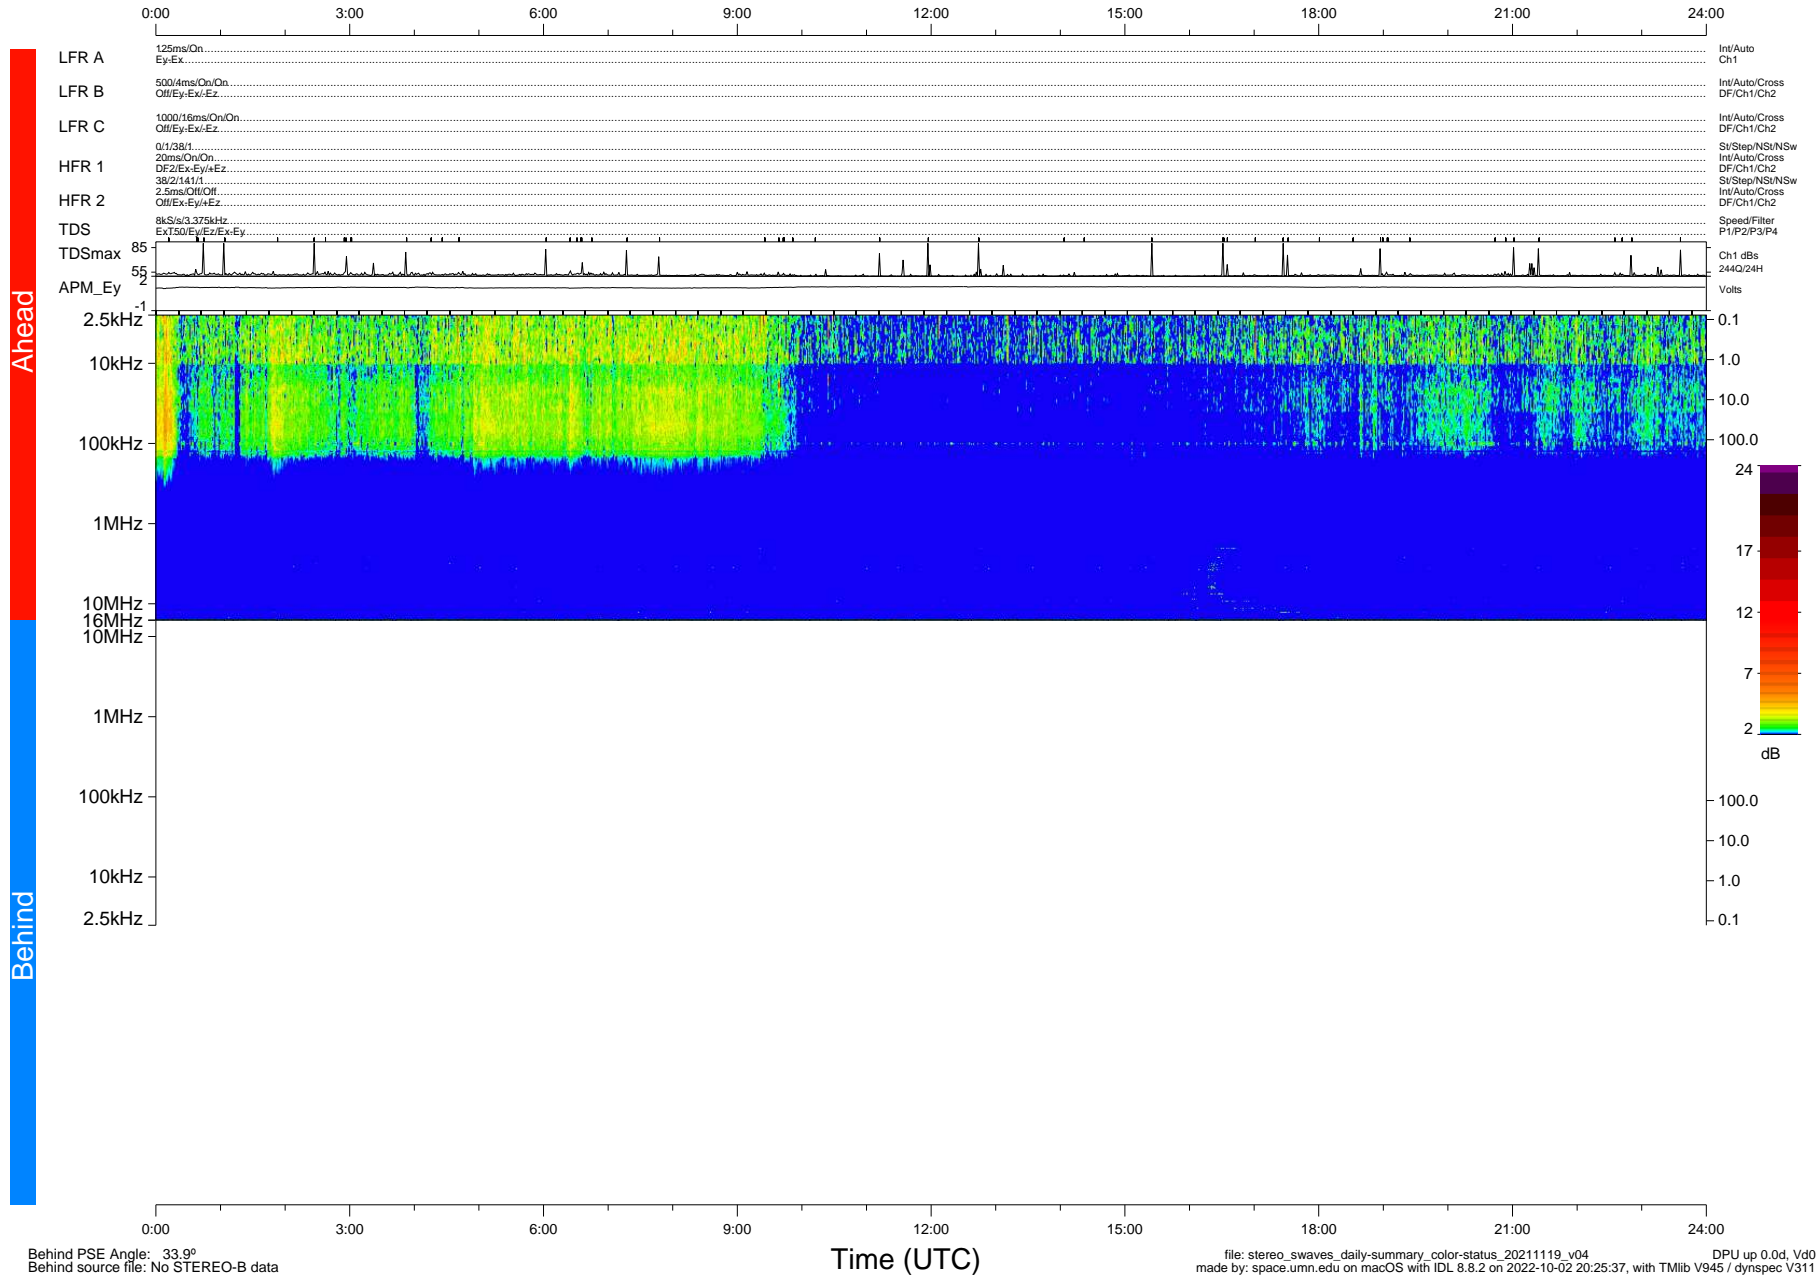

# STEREO/WAVES Daily Summary - 19-Nov-2021 (DOY 323)

Ahead source file: swaves\_ahead\_2021\_323\_1\_05.fin (Recovery: 100.0% HK, 88% PKts)  
 Ahead PSE Angle: -36.7°

DPU up 2326.9d, V412d40

Behind PSE Angle: 33.9°  
 Behind source file: No STEREO-B data

file: stereo\_swaves\_daily-summary\_color-status\_20211119\_v04  
 made by: space.umn.edu on macOS with IDL 8.8.2 on 2022-10-02 20:25:37, with TLib V945 / dynspec V311  
 DPU up 0.0d, Vd0