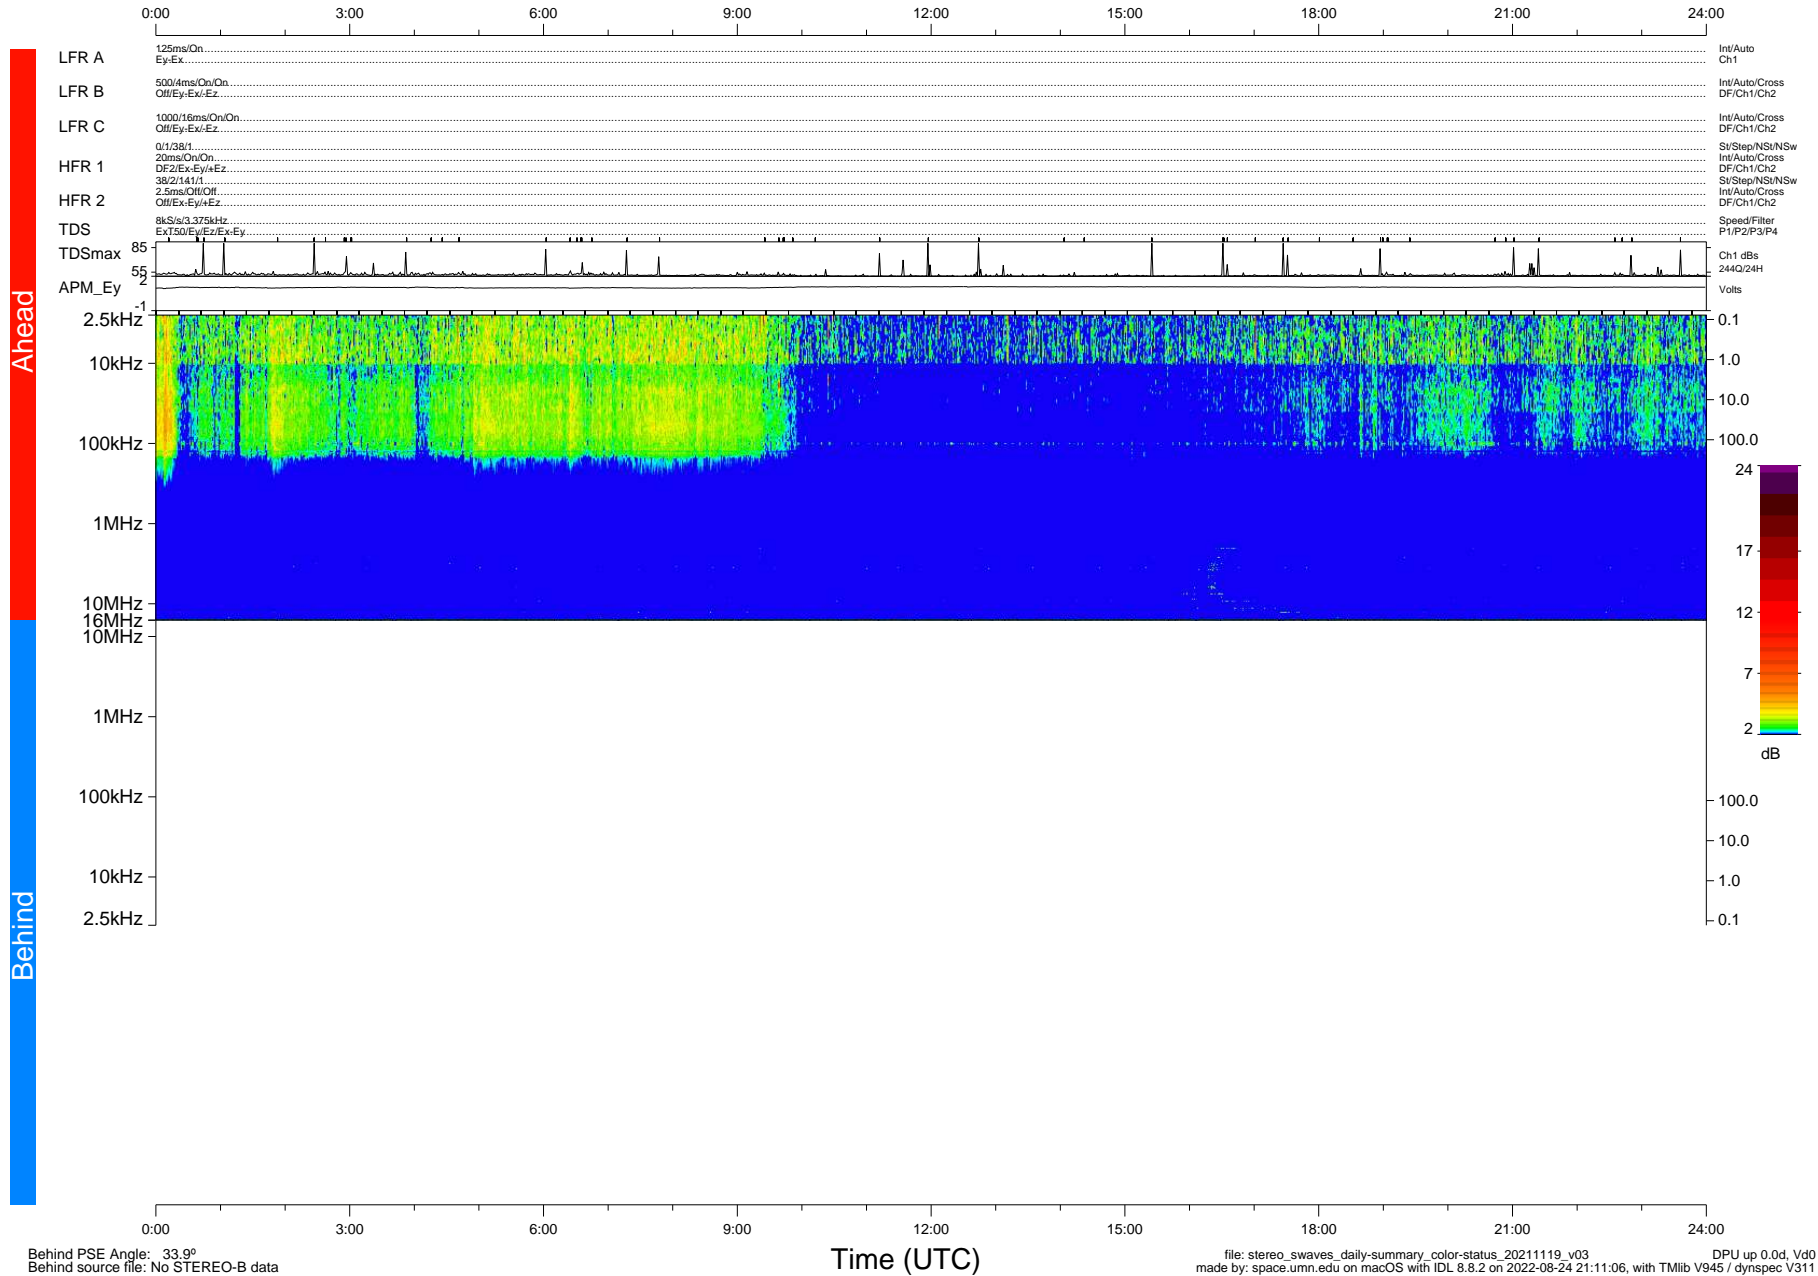

STEREO/WAVES Daily Summary - 19-Nov-2021 (DOY 323)

Ahead source file: swaves_ahead_2021_323_1_05.fin (Recovery: 100.0% HK, 88% PKts)
 Ahead PSE Angle: -36.7°

DPU up 2326.9d, V412d40

Behind PSE Angle: 33.9°
 Behind source file: No STEREO-B data

file: stereo_swaves_daily-summary_color-status_20211119_v03
 made by: space.umn.edu on macOS with IDL 8.8.2 on 2022-08-24 21:11:06, with Tlib V945 / dynspec V311
 DPU up 0.0d, Vd0