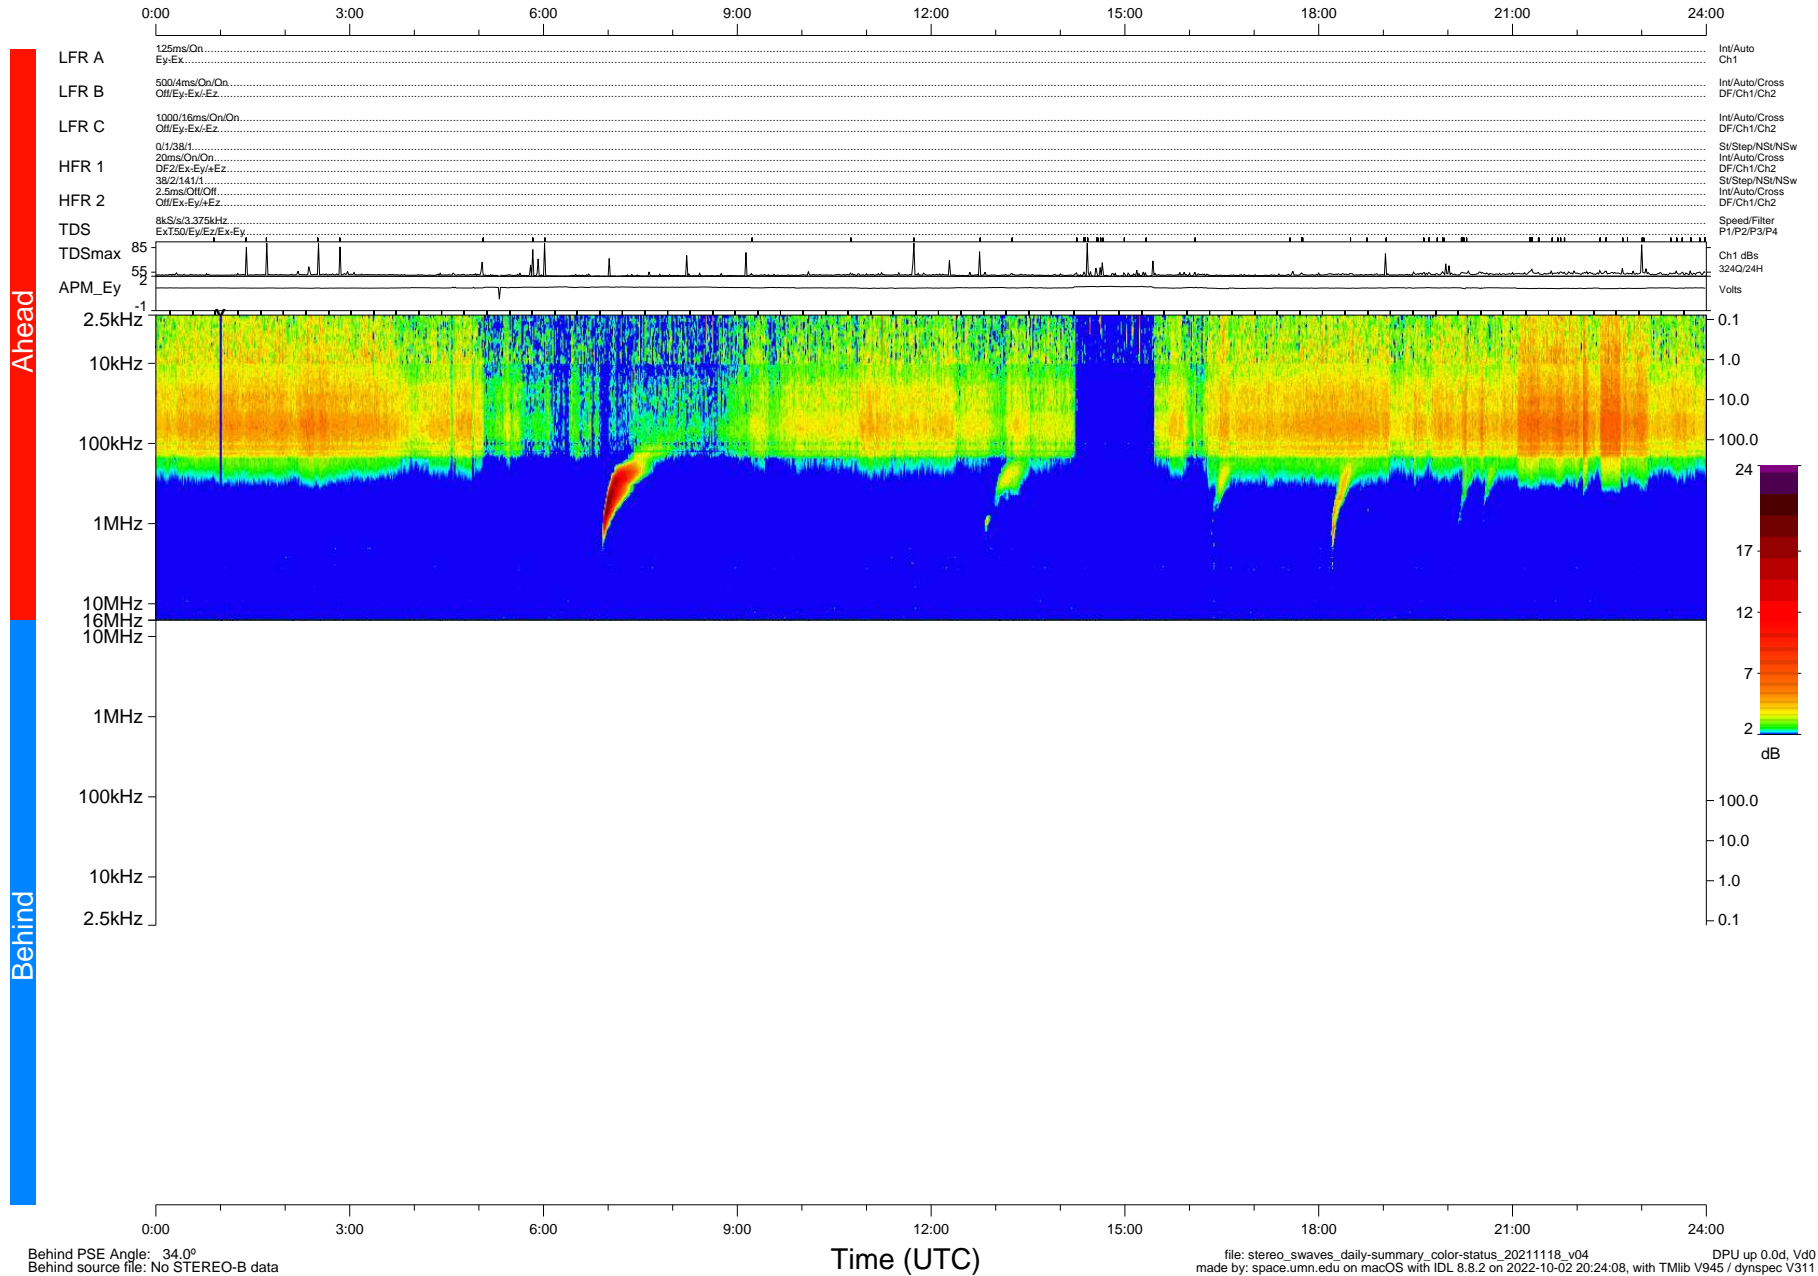

STEREO/WAVES Daily Summary - 18-Nov-2021 (DOY 322)

Ahead source file: swaves_ahead_2021_322_1_05.fin (Recovery: 100.1% HK, 100% Pkts)
 Ahead PSE Angle: -36.6°

DPU up 2325.9d, V412d40

Behind PSE Angle: 34.0°
 Behind source file: No STEREO-B data

file: stereo_swaves_daily-summary_color-status_20211118_v04
 made by: space.umn.edu on macOS with IDL 8.8.2 on 2022-10-02 20:24:08, with Tlib V945 / dynspec V311
 DPU up 0.0d, Vd0