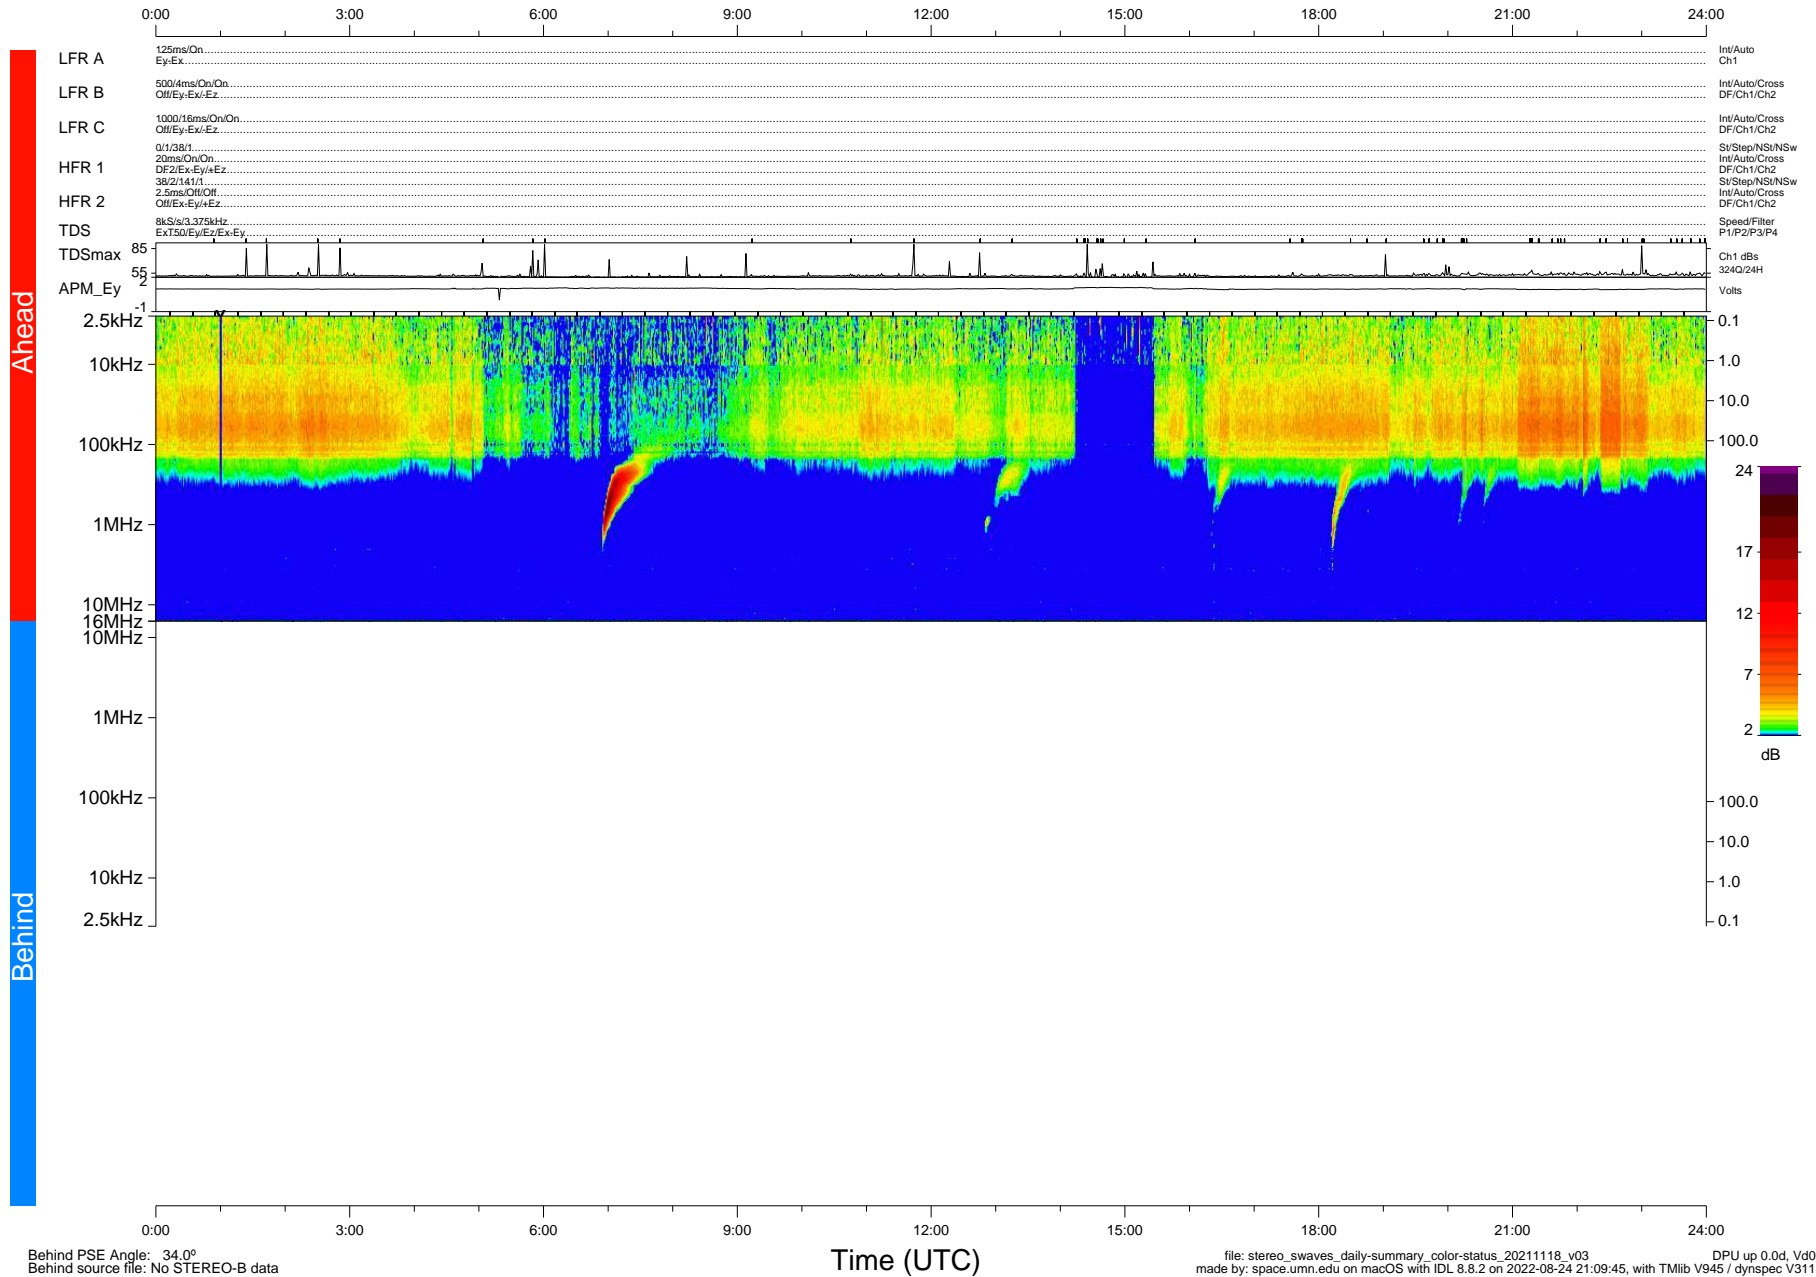

STEREO/WAVES Daily Summary - 18-Nov-2021 (DOY 322)

Ahead source file: swaves_ahead_2021_322_1_05.fin (Recovery: 100.1% HK, 100% Pkts)
 Ahead PSE Angle: -36.6°

DPU up 2325.9d, V412d40

Behind PSE Angle: 34.0°
 Behind source file: No STEREO-B data

file: stereo_swaves_daily-summary_color-status_20211118_v03 DPU up 0.0d, Vd0
 made by: space.umn.edu on macOS with IDL 8.8.2 on 2022-08-24 21:09:45, with Tlib V945 / dynspec V311