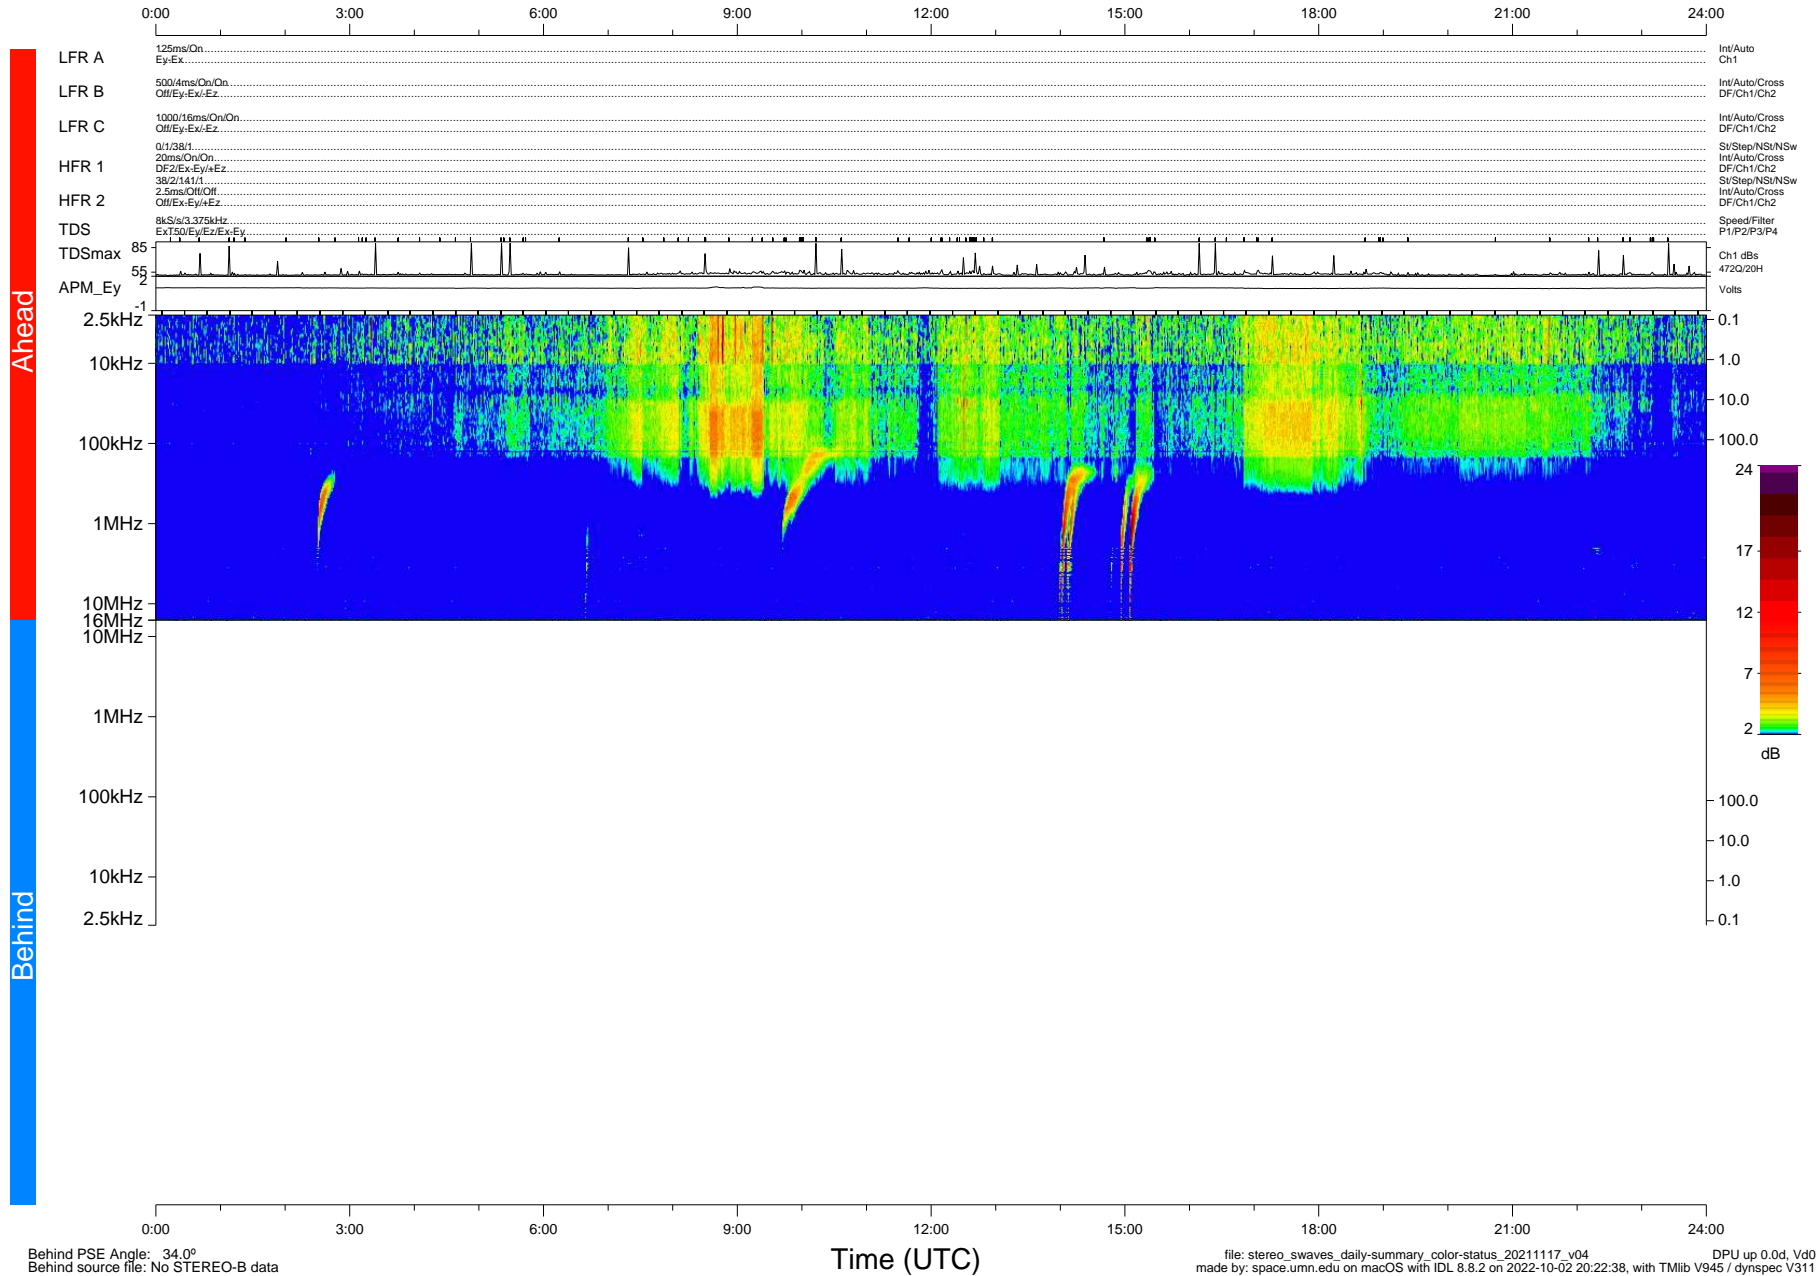

STEREO/WAVES Daily Summary - 17-Nov-2021 (DOY 321)

Ahead source file: swaves_ahead_2021_321_1_05.fin (Recovery: 100.0% HK, 121% Pkts)
 Ahead PSE Angle: -36.6°

DPU up 2324.9d, V412d40

Behind PSE Angle: 34.0°
 Behind source file: No STEREO-B data

file: stereo_swaves_daily-summary_color-status_20211117_v04
 made by: space.umn.edu on macOS with IDL 8.8.2 on 2022-10-02 20:22:38, with Tlib V945 / dynspec V311
 DPU up 0.0d, Vd0