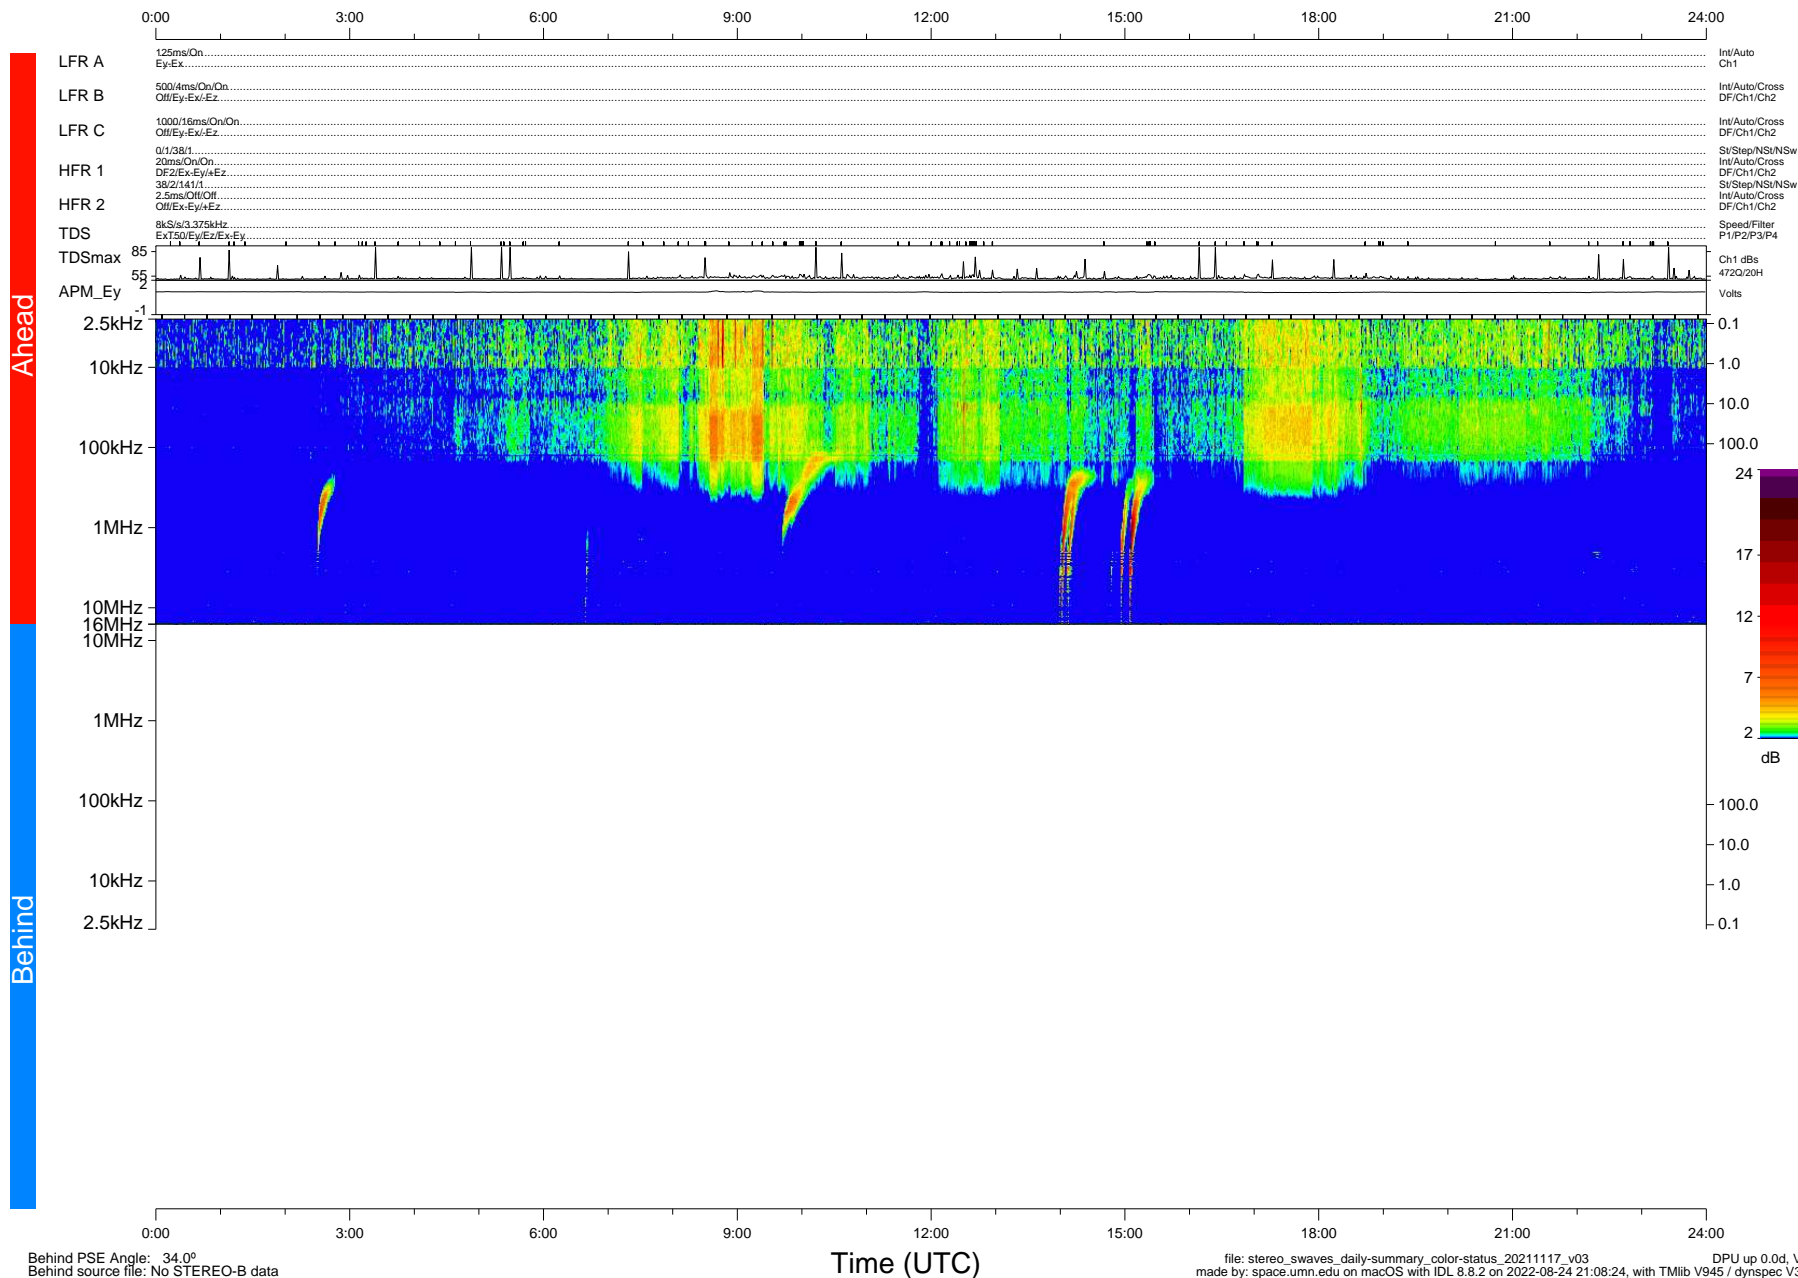

STEREO/WAVES Daily Summary - 17-Nov-2021 (DOY 321)

Ahead source file: swaves_ahead_2021_321_1_05.fin (Recovery: 100.0% HK, 121% Pkts)
Ahead PSE Angle: -36.6°

DPU up 2324.9d, V412d40

Behind PSE Angle: 34.0°
Behind source file: No STEREO-B data

Time (UTC)