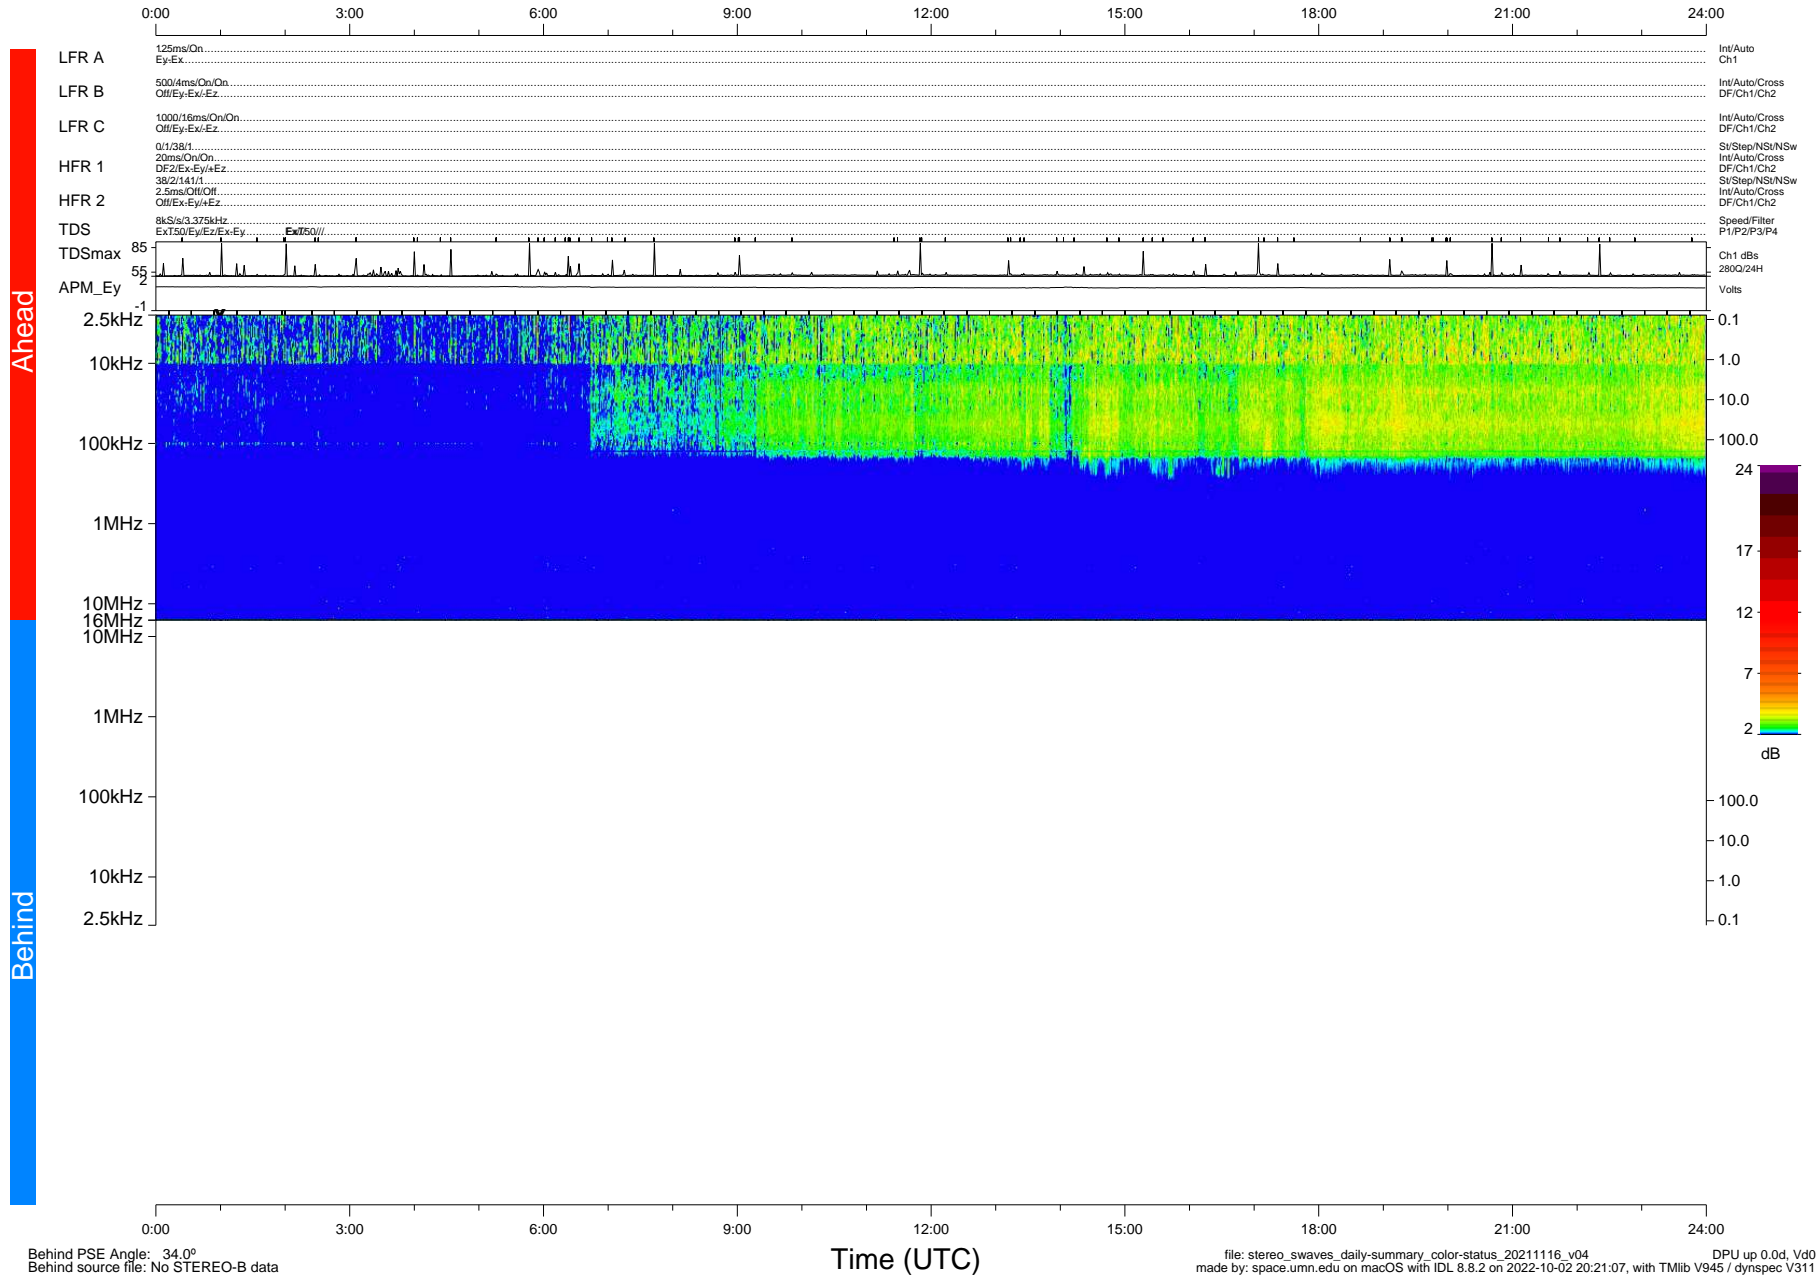

STEREO/WAVES Daily Summary - 16-Nov-2021 (DOY 320)

Ahead source file: swaves_ahead_2021_320_1_05.fin (Recovery: 100.0% HK, 93% Pkts)
Ahead PSE Angle: -36.7°

DPU up 2323.9d, V412d40

Behind PSE Angle: 34.0°
Behind source file: No STEREO-B data