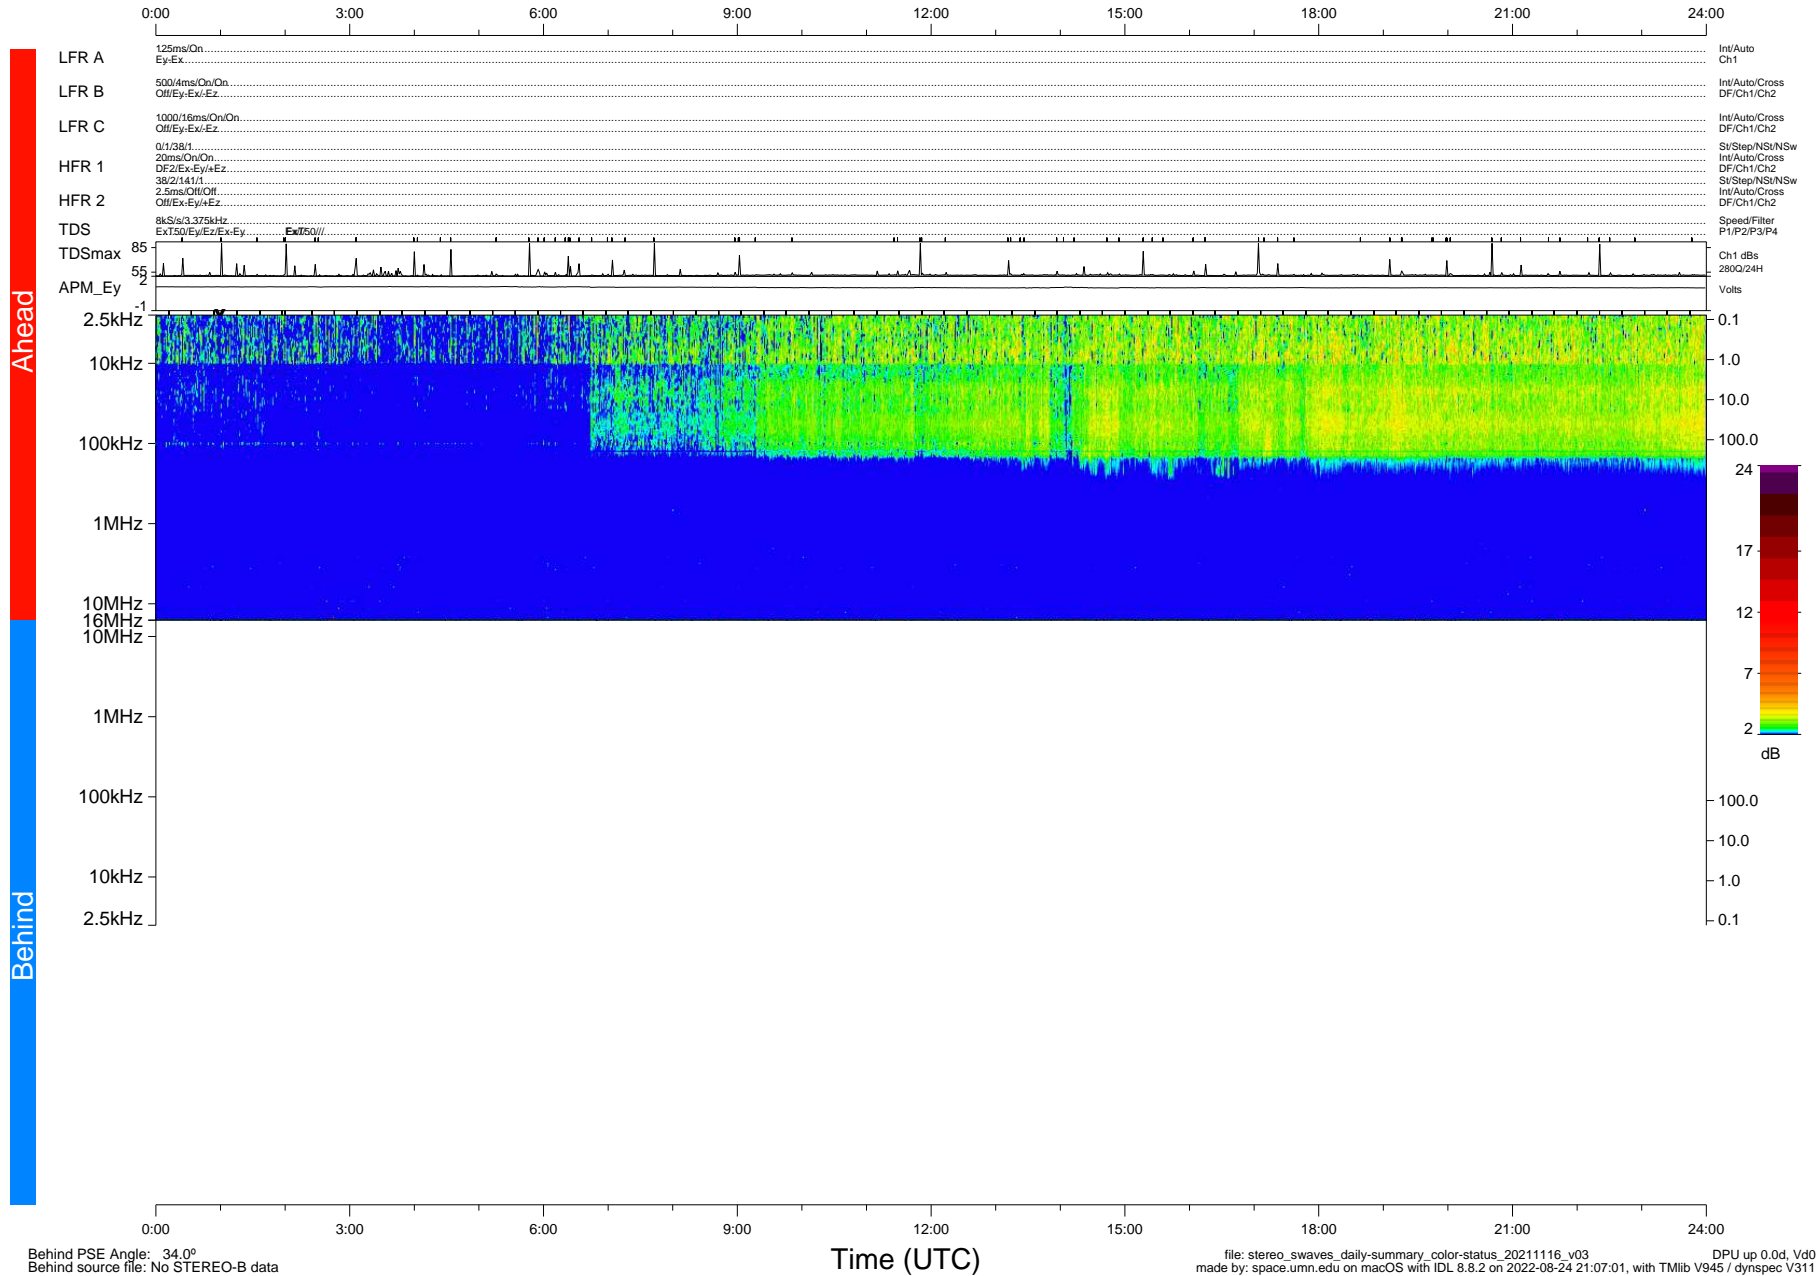

STEREO/WAVES Daily Summary - 16-Nov-2021 (DOY 320)

Ahead source file: swaves_ahead_2021_320_1_05.fin (Recovery: 100.0% HK, 93% Pkts)
 Ahead PSE Angle: -36.7°

DPU up 2323.9d, V412d40

Behind PSE Angle: 34.0°
 Behind source file: No STEREO-B data

file: stereo_swaves_daily-summary_color-status_20211116_v03
 made by: space.umn.edu on macOS with IDL 8.8.2 on 2022-08-24 21:07:01, with Tlib V945 / dynspec V311
 DPU up 0.0d, Vd0