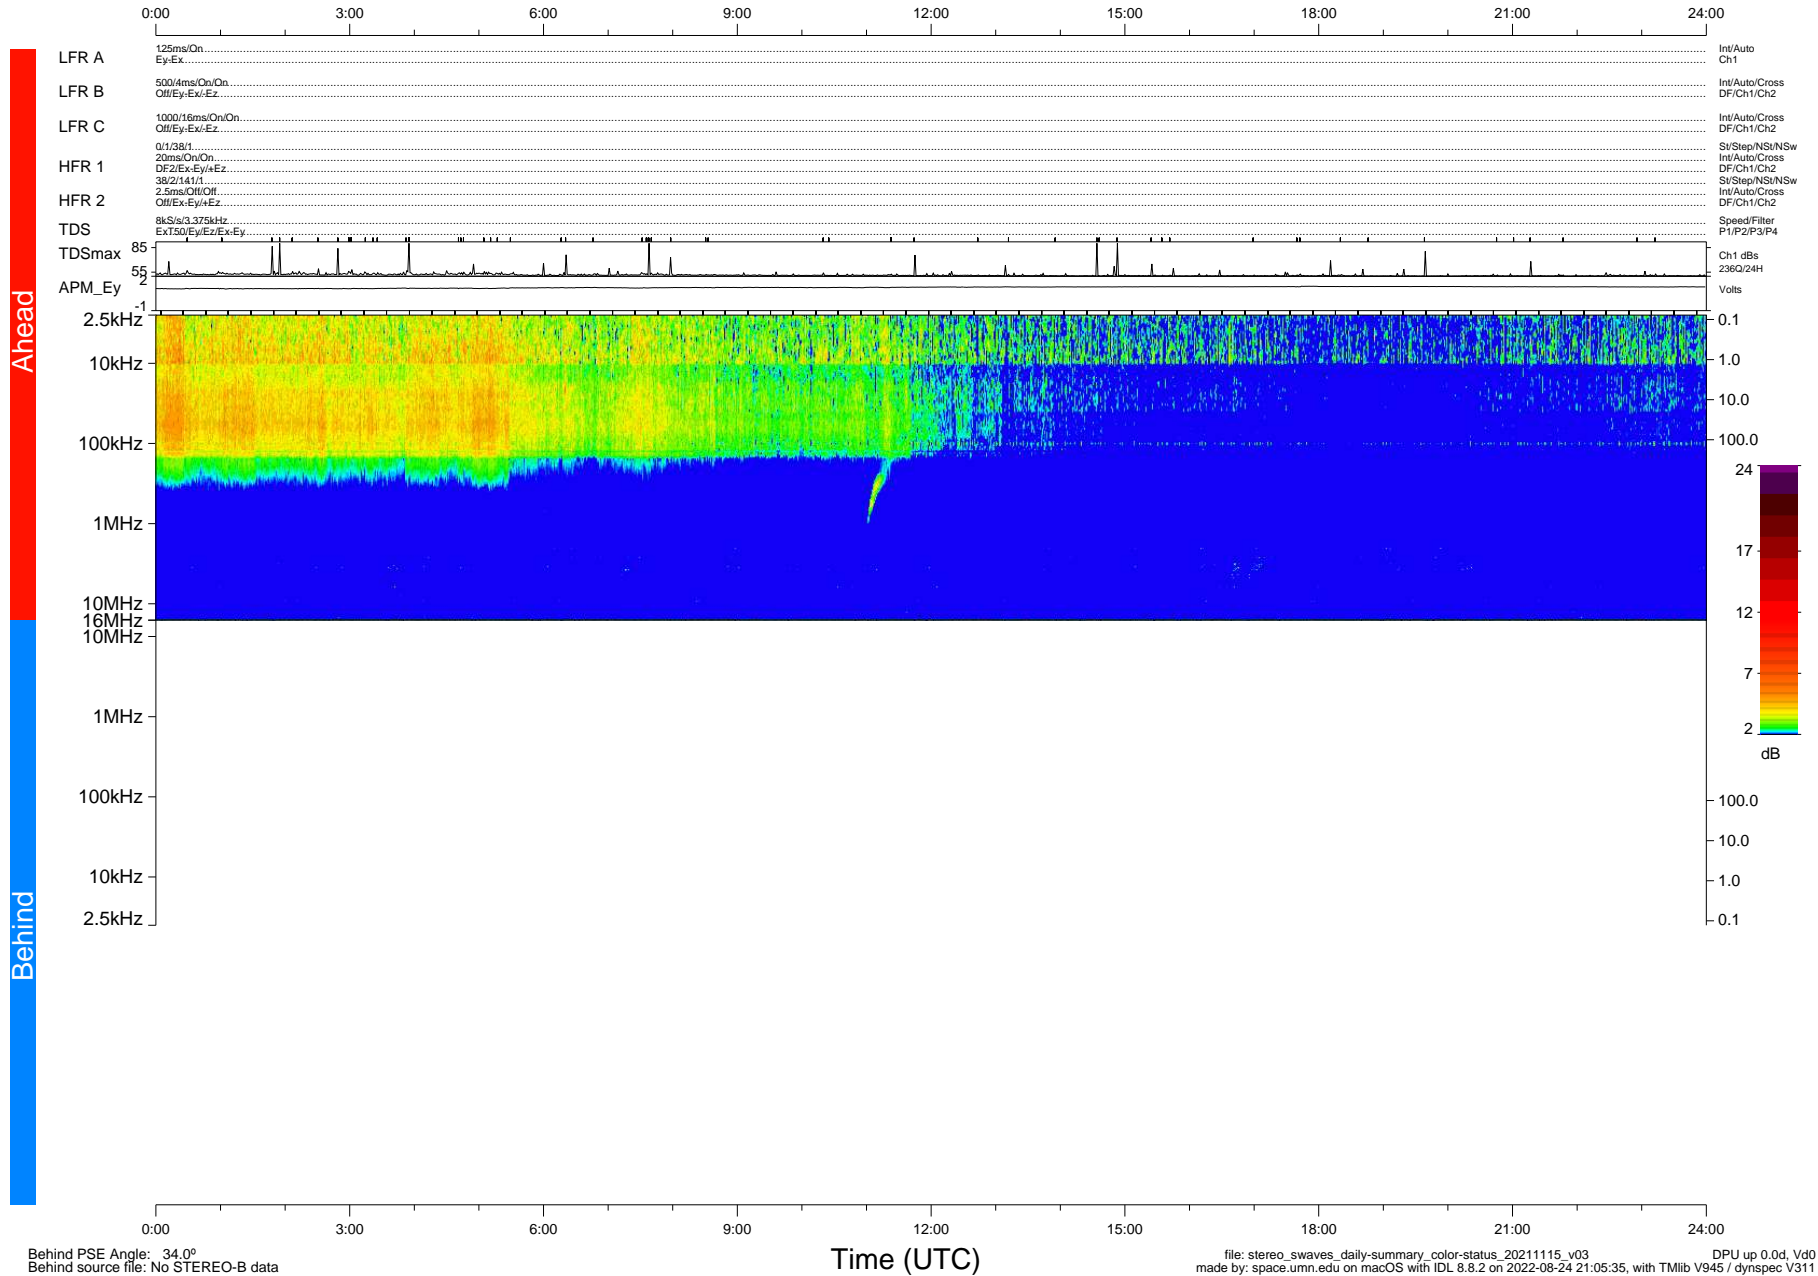

STEREO/WAVES Daily Summary - 15-Nov-2021 (DOY 319)

Ahead source file: swaves_ahead_2021_319_1_06.fin (Recovery: 100.0% HK, 86% Pkts)
Ahead PSE Angle: -36.7°

DPU up 2322.9d, V412d40

Behind PSE Angle: 34.0°
Behind source file: No STEREO-B data

Time (UTC)