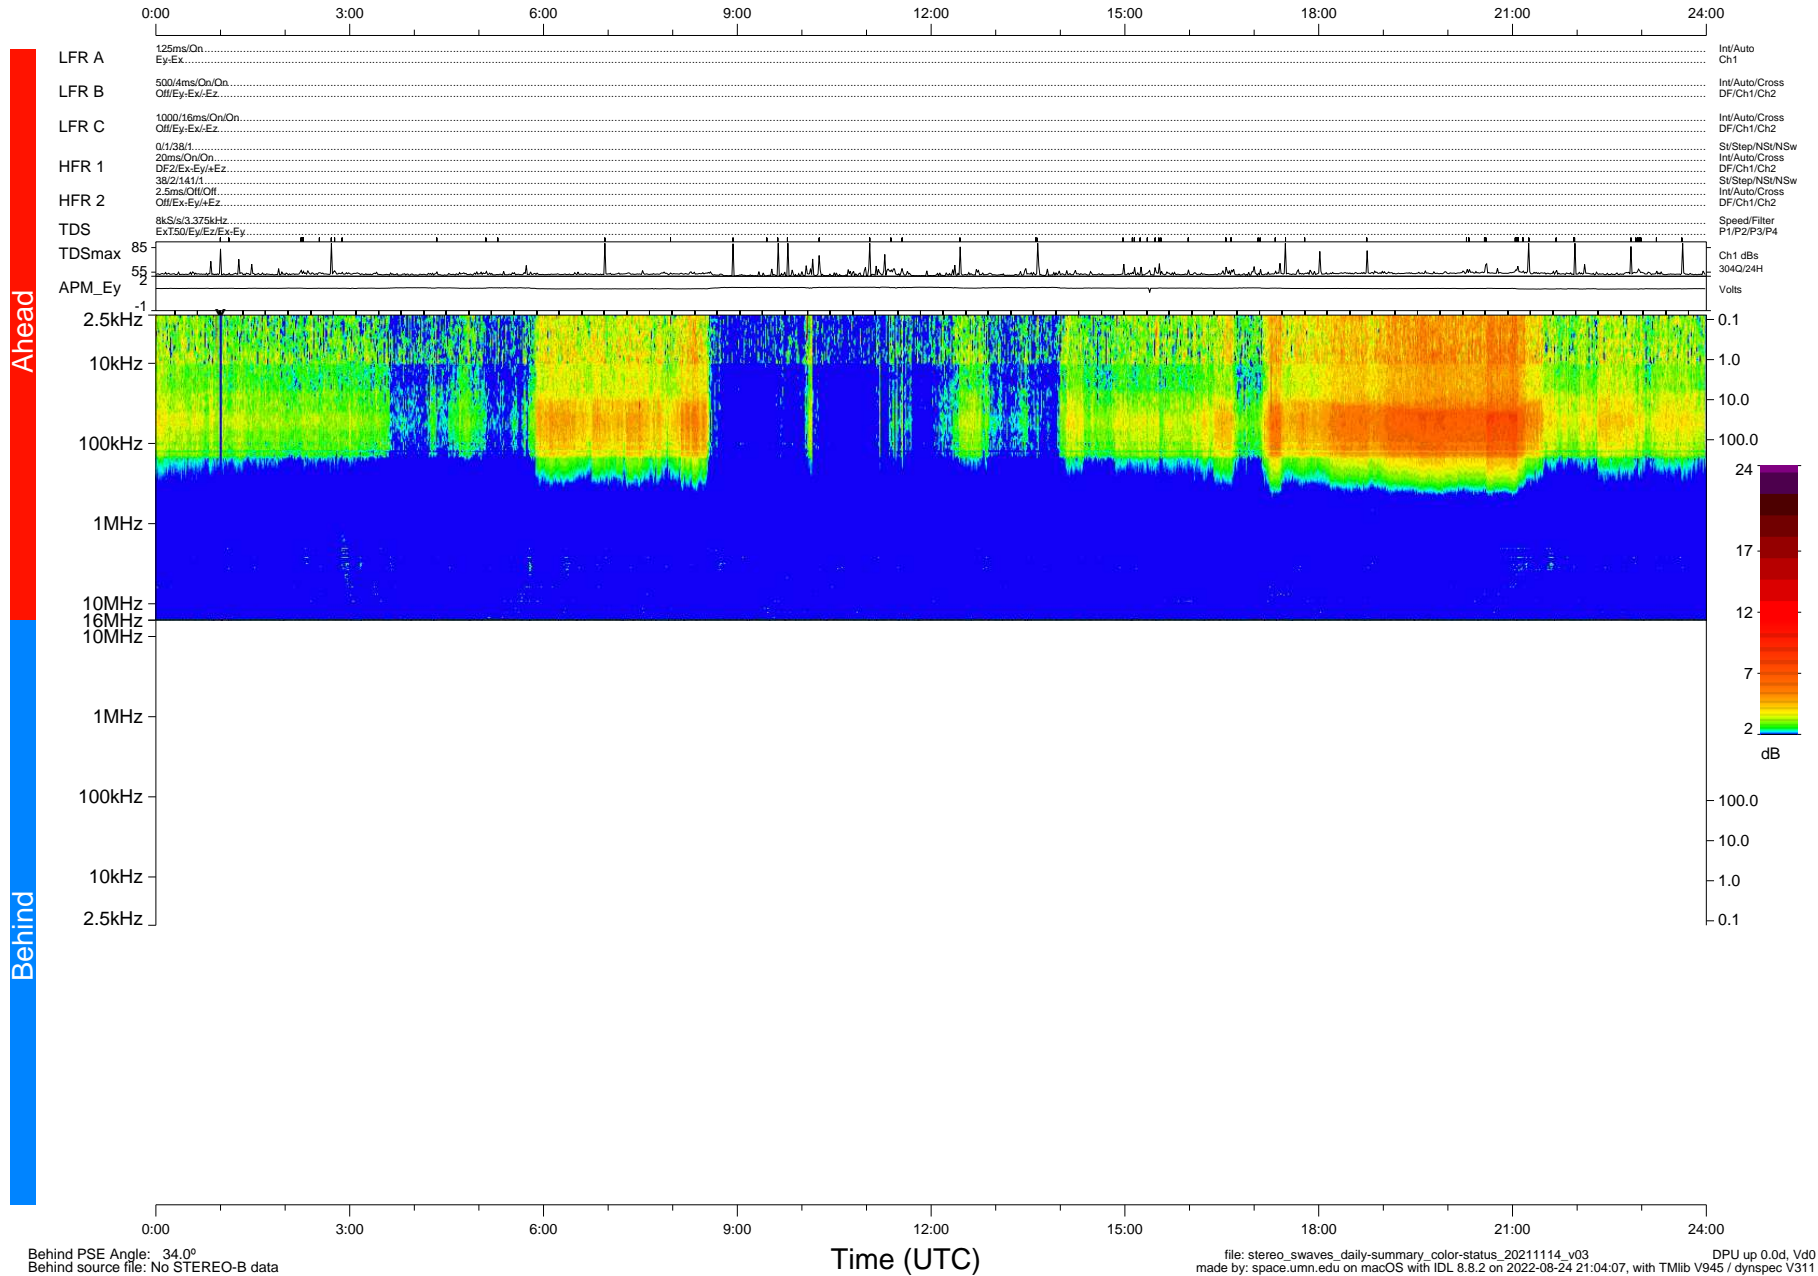

# STEREO/WAVES Daily Summary - 14-Nov-2021 (DOY 318)

Ahead source file: swaves\_ahead\_2021\_318\_1\_05.fin (Recovery: 100.0% HK, 97% Pkts)  
 Ahead PSE Angle: -36.8°

DPU up 2321.9d, V412d40

Behind PSE Angle: 34.0°  
 Behind source file: No STEREO-B data

Time (UTC)

file: stereo\_swaves\_daily-summary\_color-status\_20211114\_v03  
 made by: space.umn.edu on macOS with IDL 8.8.2 on 2022-08-24 21:04:07, with Tlib V945 / dynspec V311  
 DPU up 0.0d, Vd0