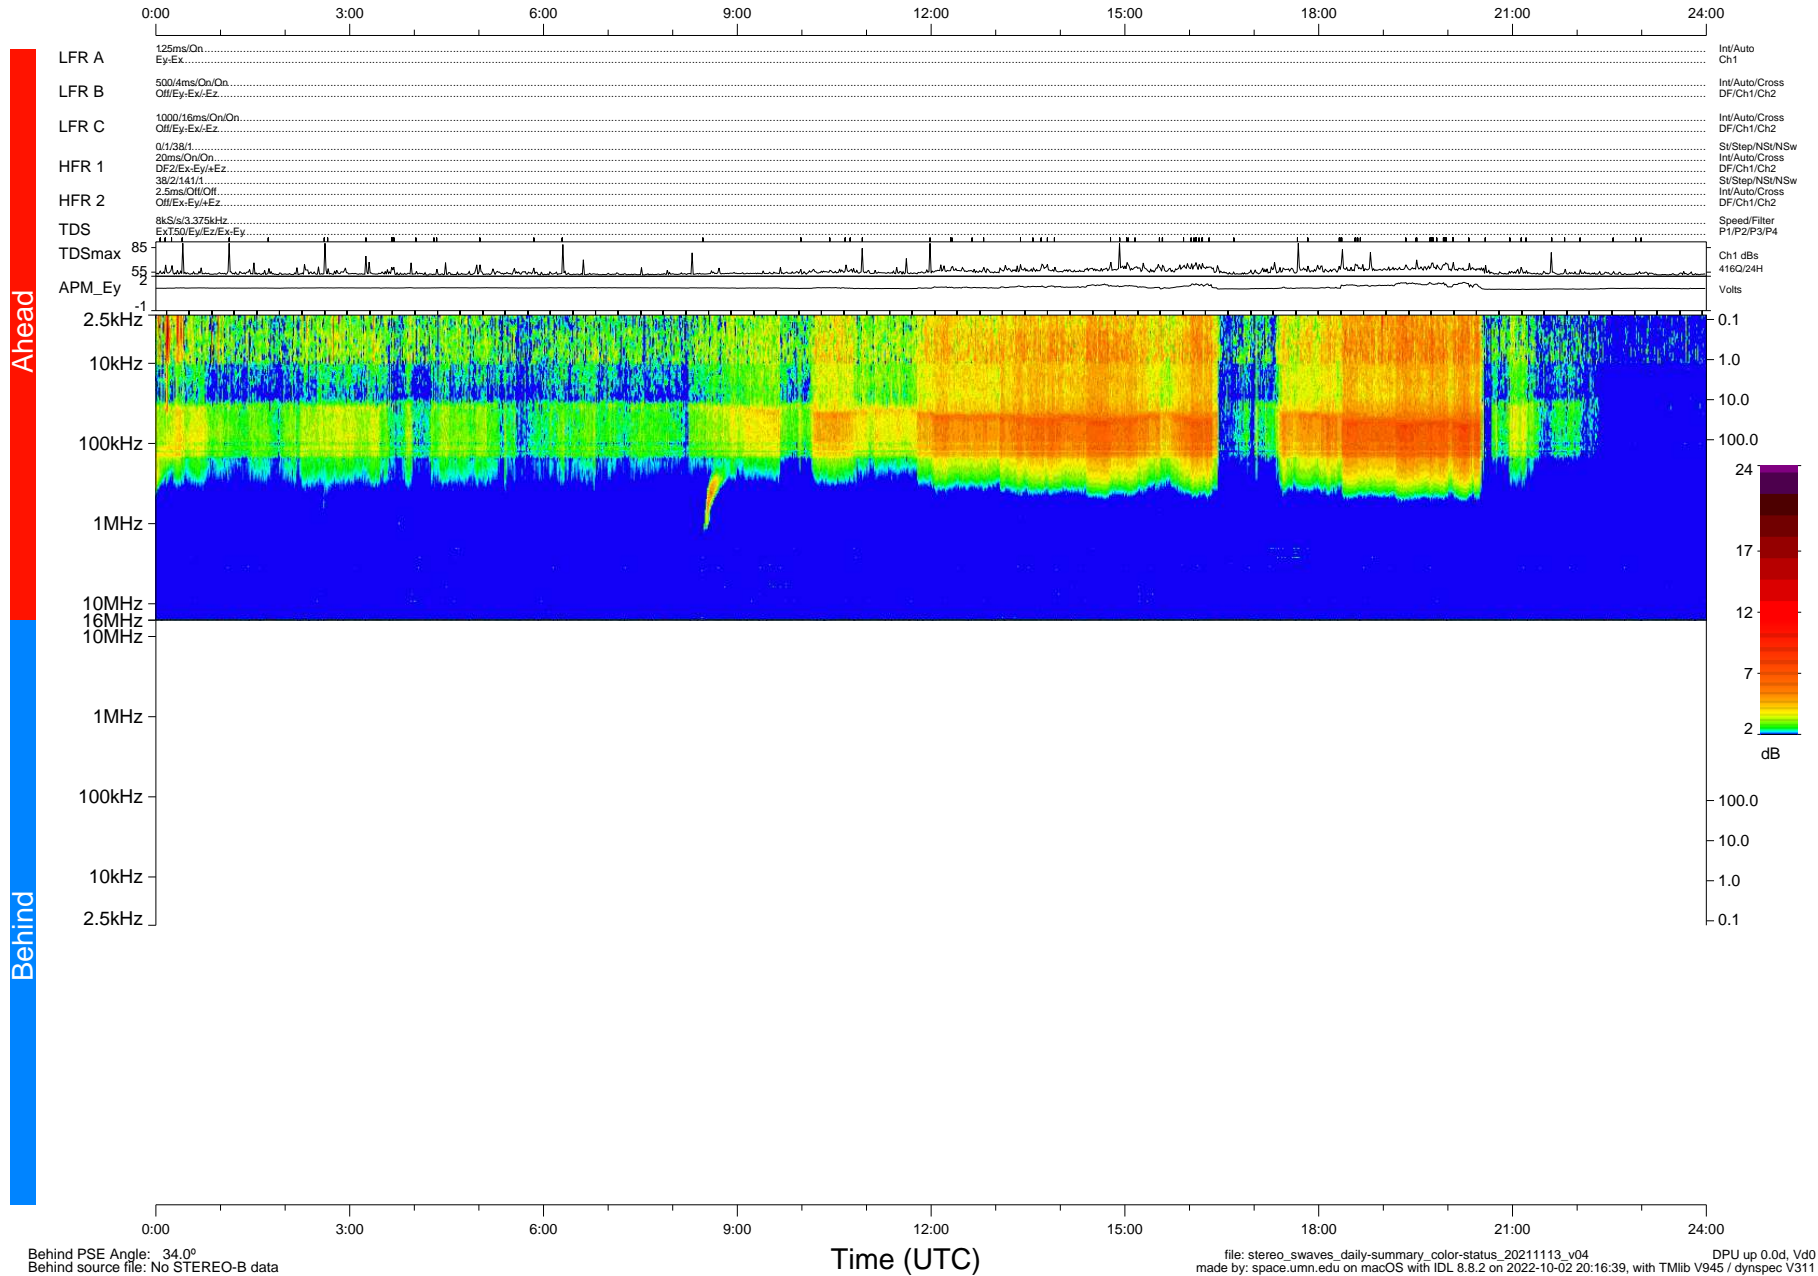

STEREO/WAVES Daily Summary - 13-Nov-2021 (DOY 317)

Ahead source file: swaves_ahead_2021_317_1_05.fin (Recovery: 100.0% HK, 113% Pkts)
Ahead PSE Angle: -36.8°

DPU up 2320.9d, V412d40

Behind PSE Angle: 34.0°
Behind source file: No STEREO-B data