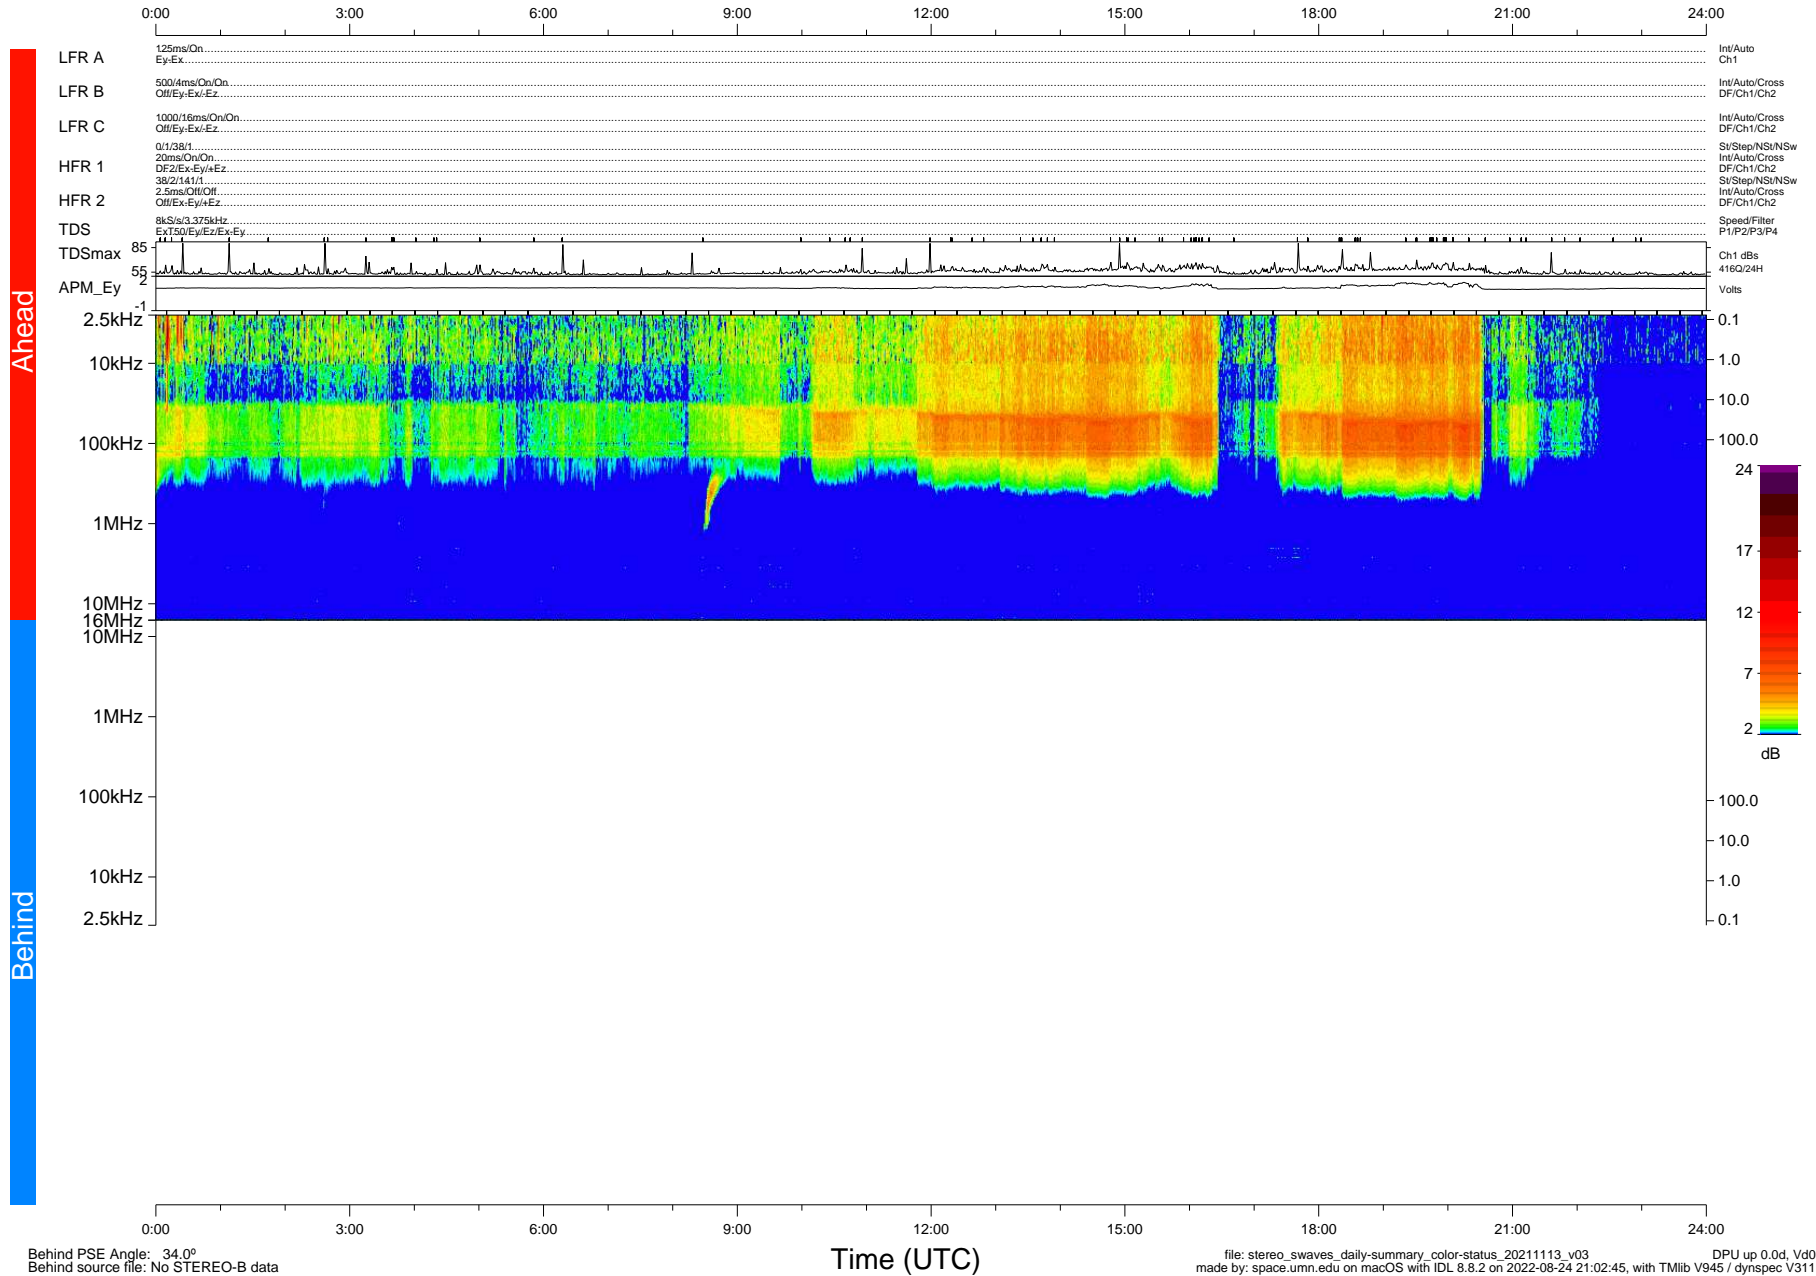

# STEREO/WAVES Daily Summary - 13-Nov-2021 (DOY 317)

Ahead source file: swaves\_ahead\_2021\_317\_1\_05.fin (Recovery: 100.0% HK, 113% Pkts)  
 Ahead PSE Angle: -36.8°

DPU up 2320.9d, V412d40

Behind PSE Angle: 34.0°  
 Behind source file: No STEREO-B data

file: stereo\_swaves\_daily-summary\_color-status\_20211113\_v03  
 made by: space.umn.edu on macOS with IDL 8.8.2 on 2022-08-24 21:02:45, with Tlib V945 / dynspec V311  
 DPU up 0.0d, Vd0