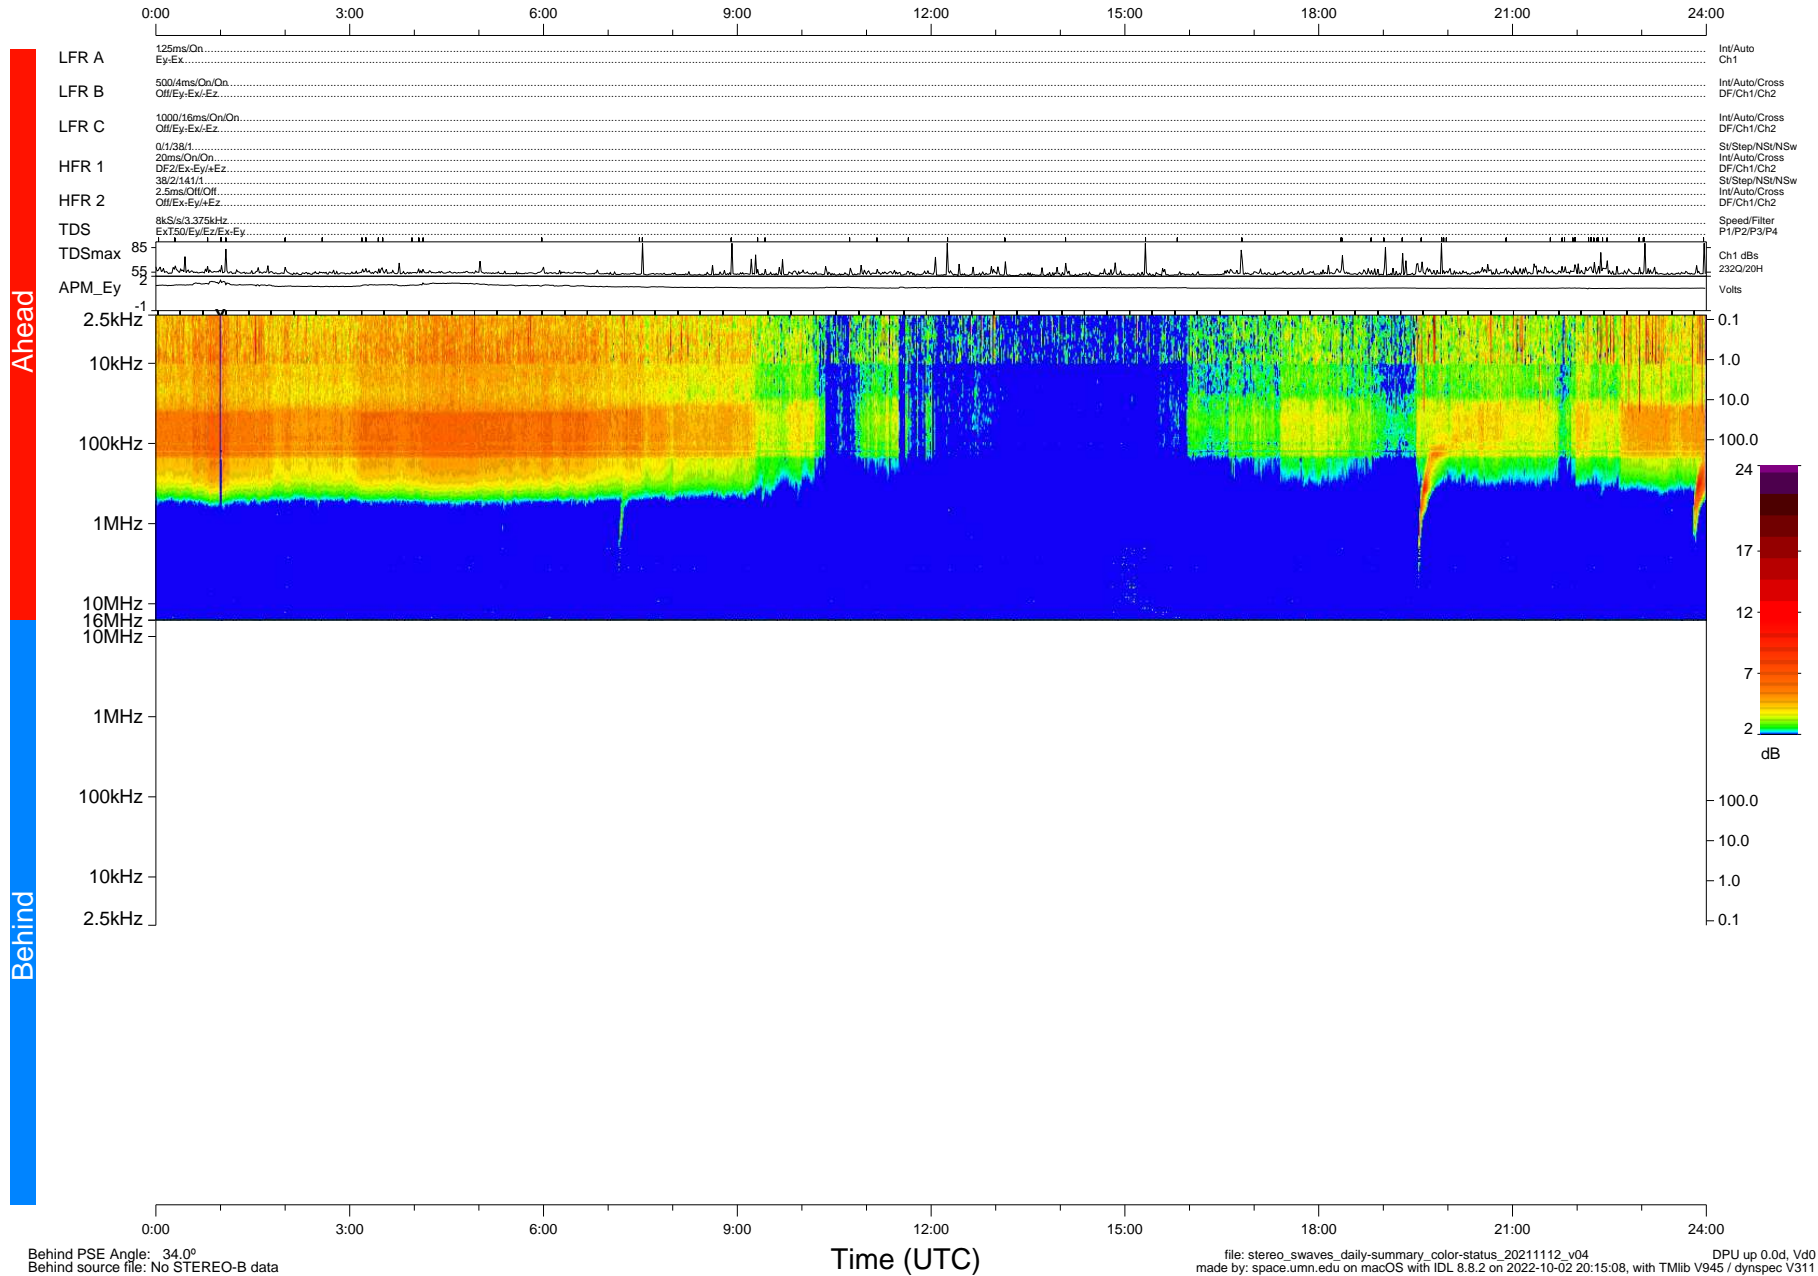

STEREO/WAVES Daily Summary - 12-Nov-2021 (DOY 316)

Ahead source file: swaves_ahead_2021_316_1_05.fin (Recovery: 100.0% HK, 86% PKts)
Ahead PSE Angle: -36.9°

DPU up 2319.9d, V412d40

Behind PSE Angle: 34.0°
Behind source file: No STEREO-B data