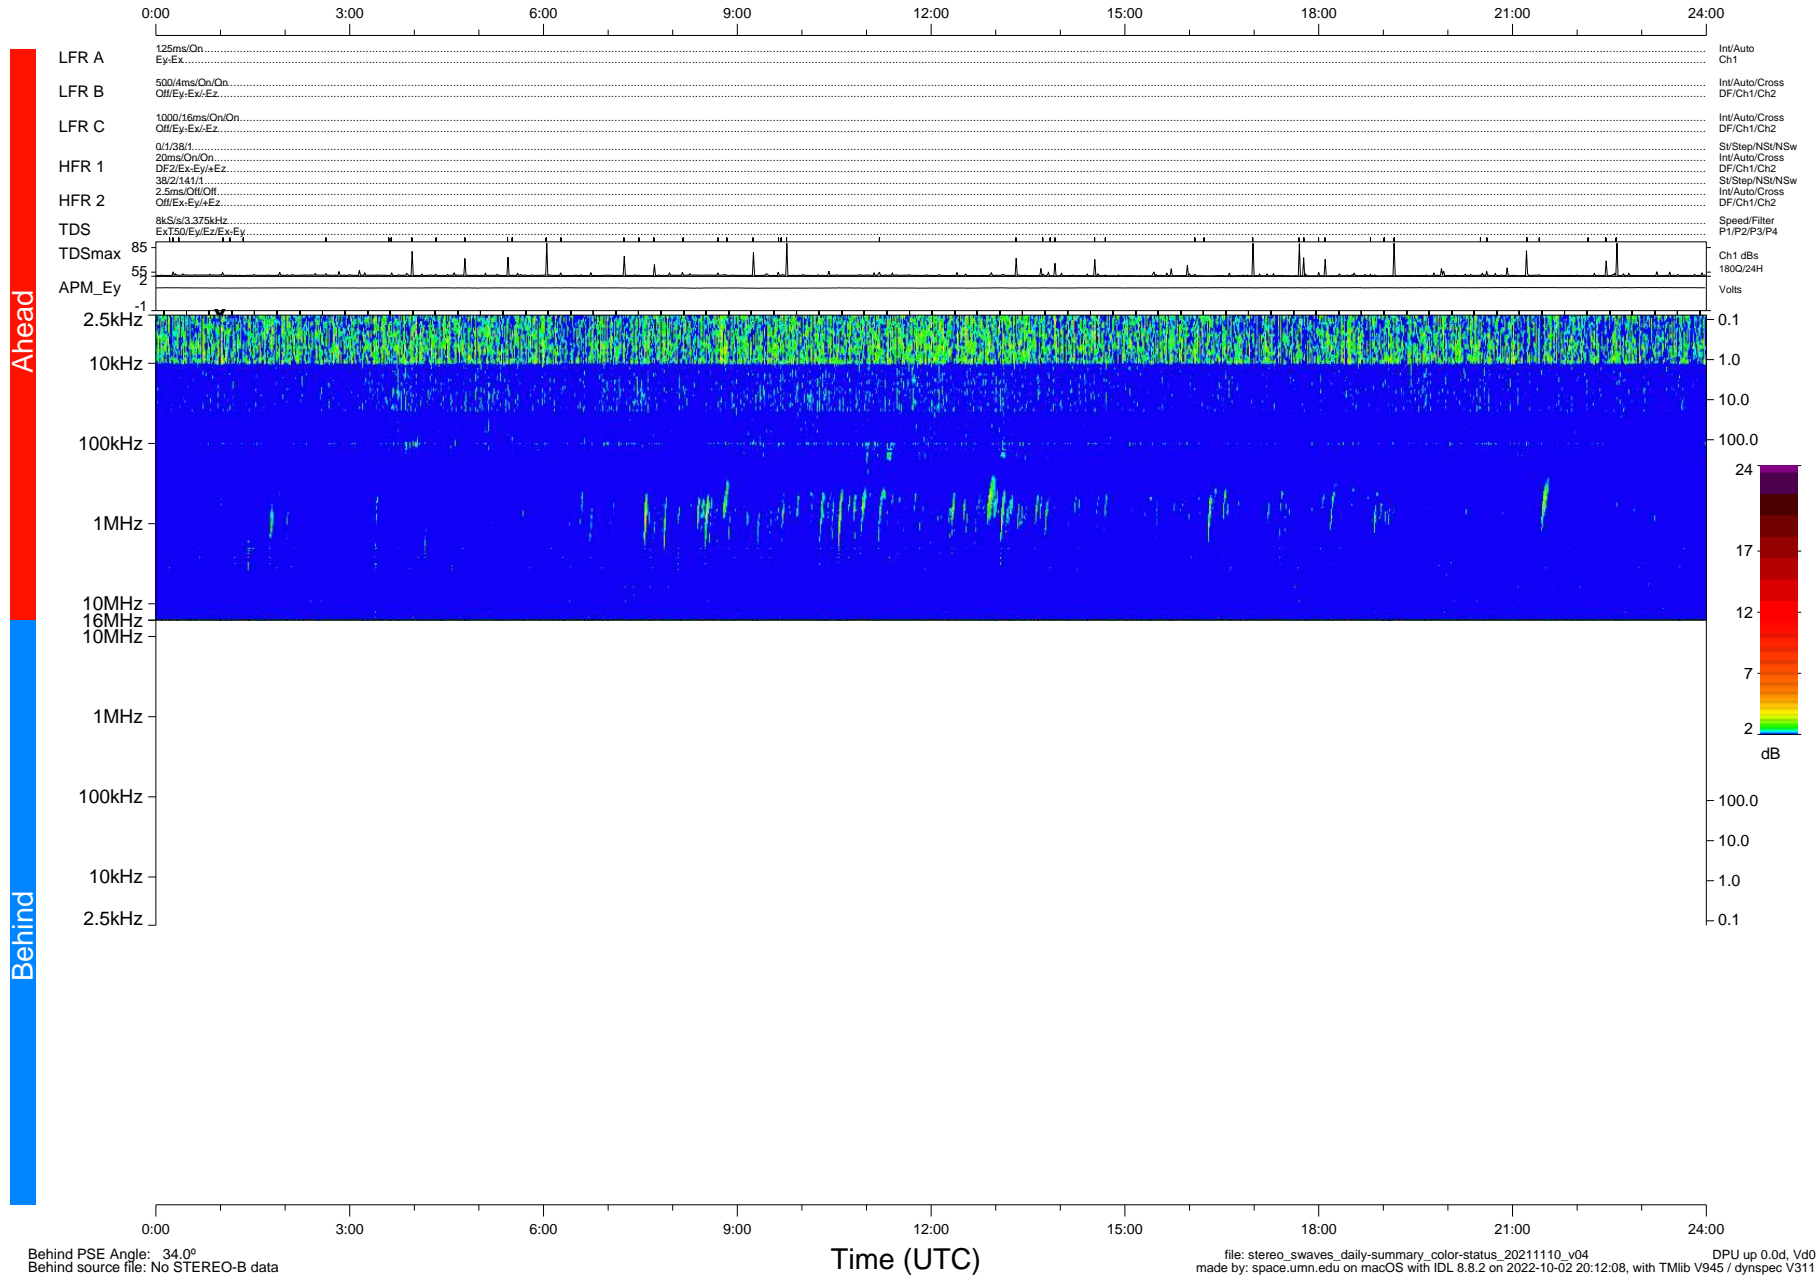

STEREO/WAVES Daily Summary - 10-Nov-2021 (DOY 314)

Ahead source file: swaves_ahead_2021_314_1_05.fin (Recovery: 100.0% HK, 79% Pkts)
 Ahead PSE Angle: -37.0°

DPU up 2317.9d, V412d40

Behind PSE Angle: 34.0°
 Behind source file: No STEREO-B data

file: stereo_swaves_daily-summary_color-status_20211110_v04
 made by: space.umn.edu on macOS with IDL 8.8.2 on 2022-10-02 20:12:08, with Tlib V945 / dynspec V311
 DPU up 0.0d, Vd0