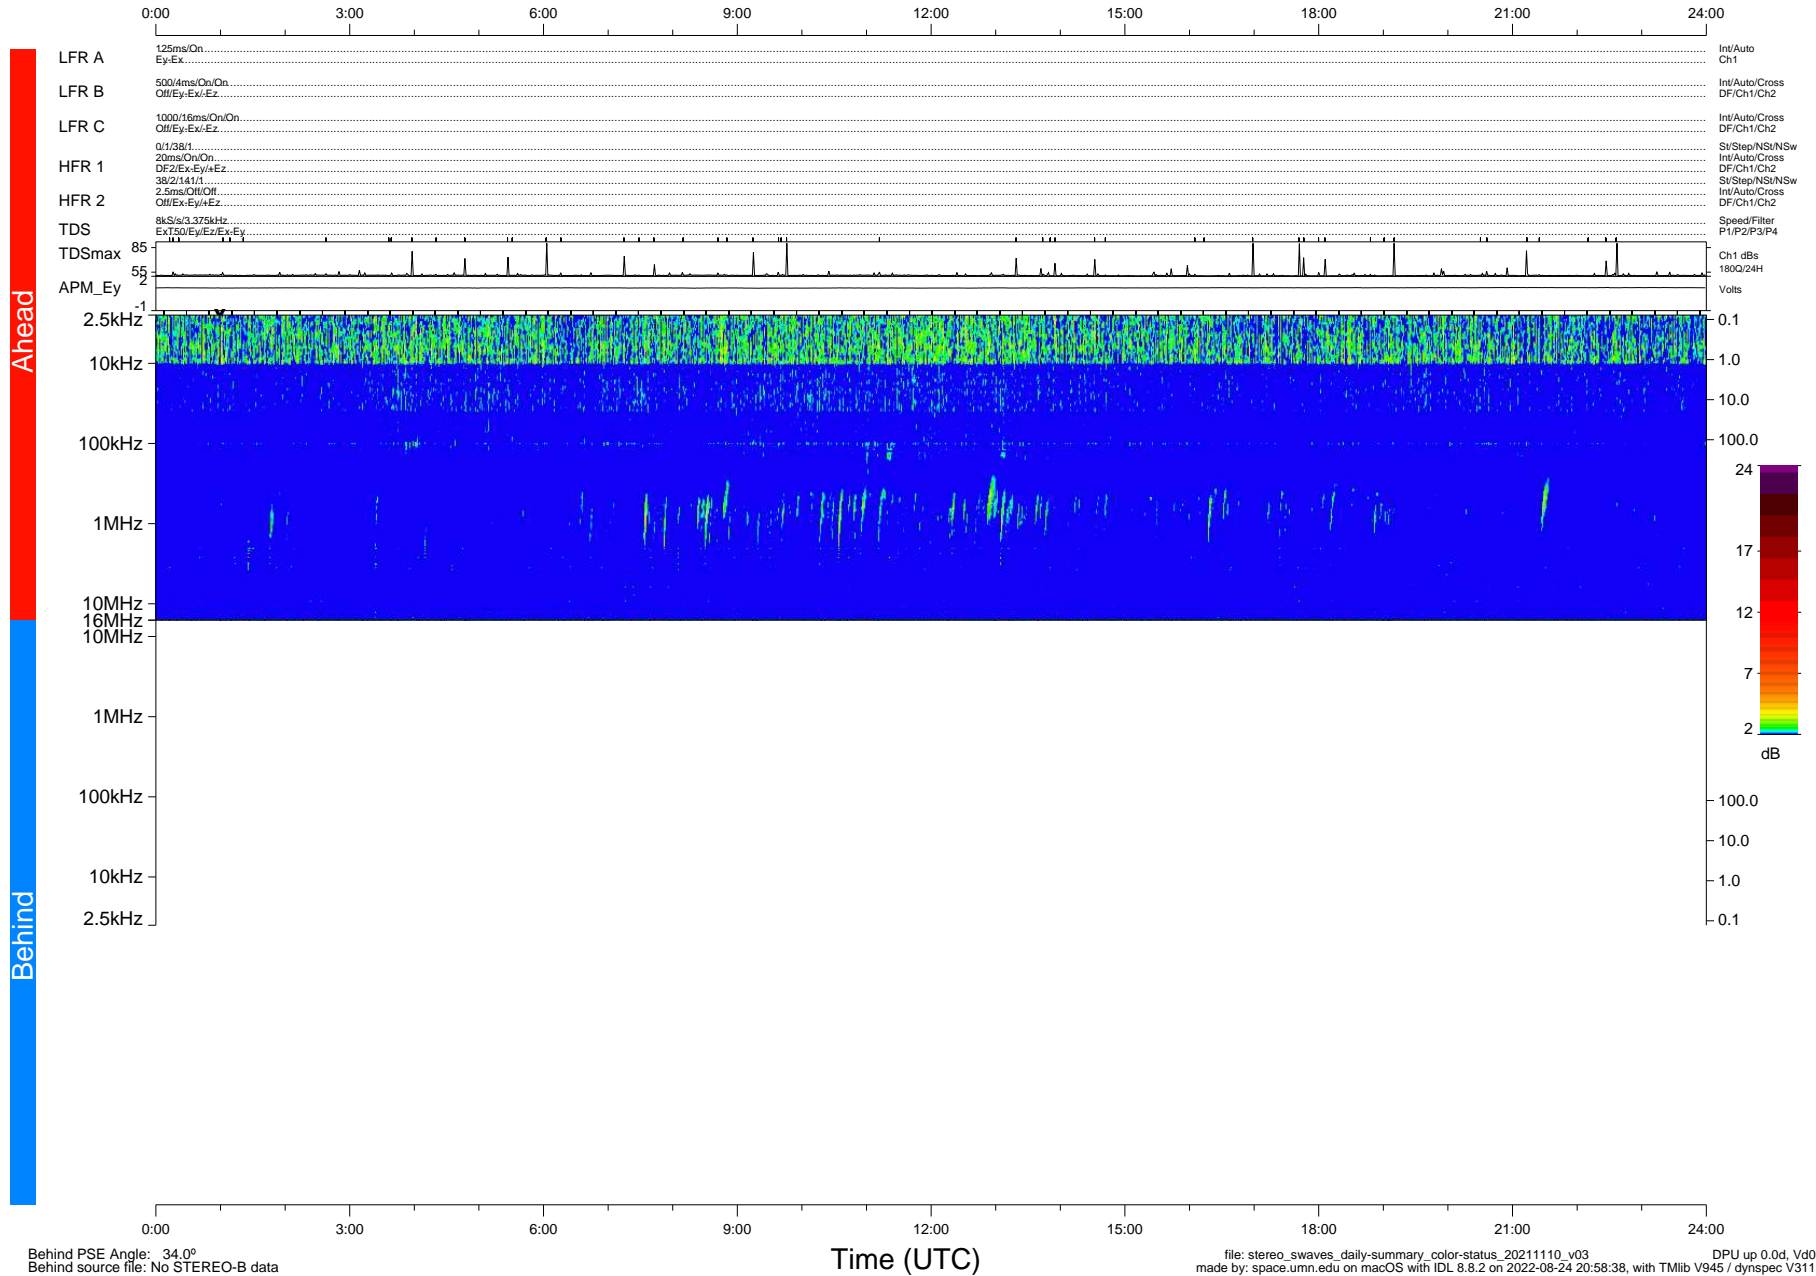

STEREO/WAVES Daily Summary - 10-Nov-2021 (DOY 314)

Ahead source file: swaves_ahead_2021_314_1_05.fin (Recovery: 100.0% HK, 79% Pkts)
 Ahead PSE Angle: -37.0°

DPU up 2317.9d, V412d40

Behind PSE Angle: 34.0°
 Behind source file: No STEREO-B data

file: stereo_swaves_daily-summary_color-status_20211110_v03
 made by: space.umn.edu on macOS with IDL 8.8.2 on 2022-08-24 20:58:38, with Tlib V945 / dynspec V311
 DPU up 0.0d, Vd0