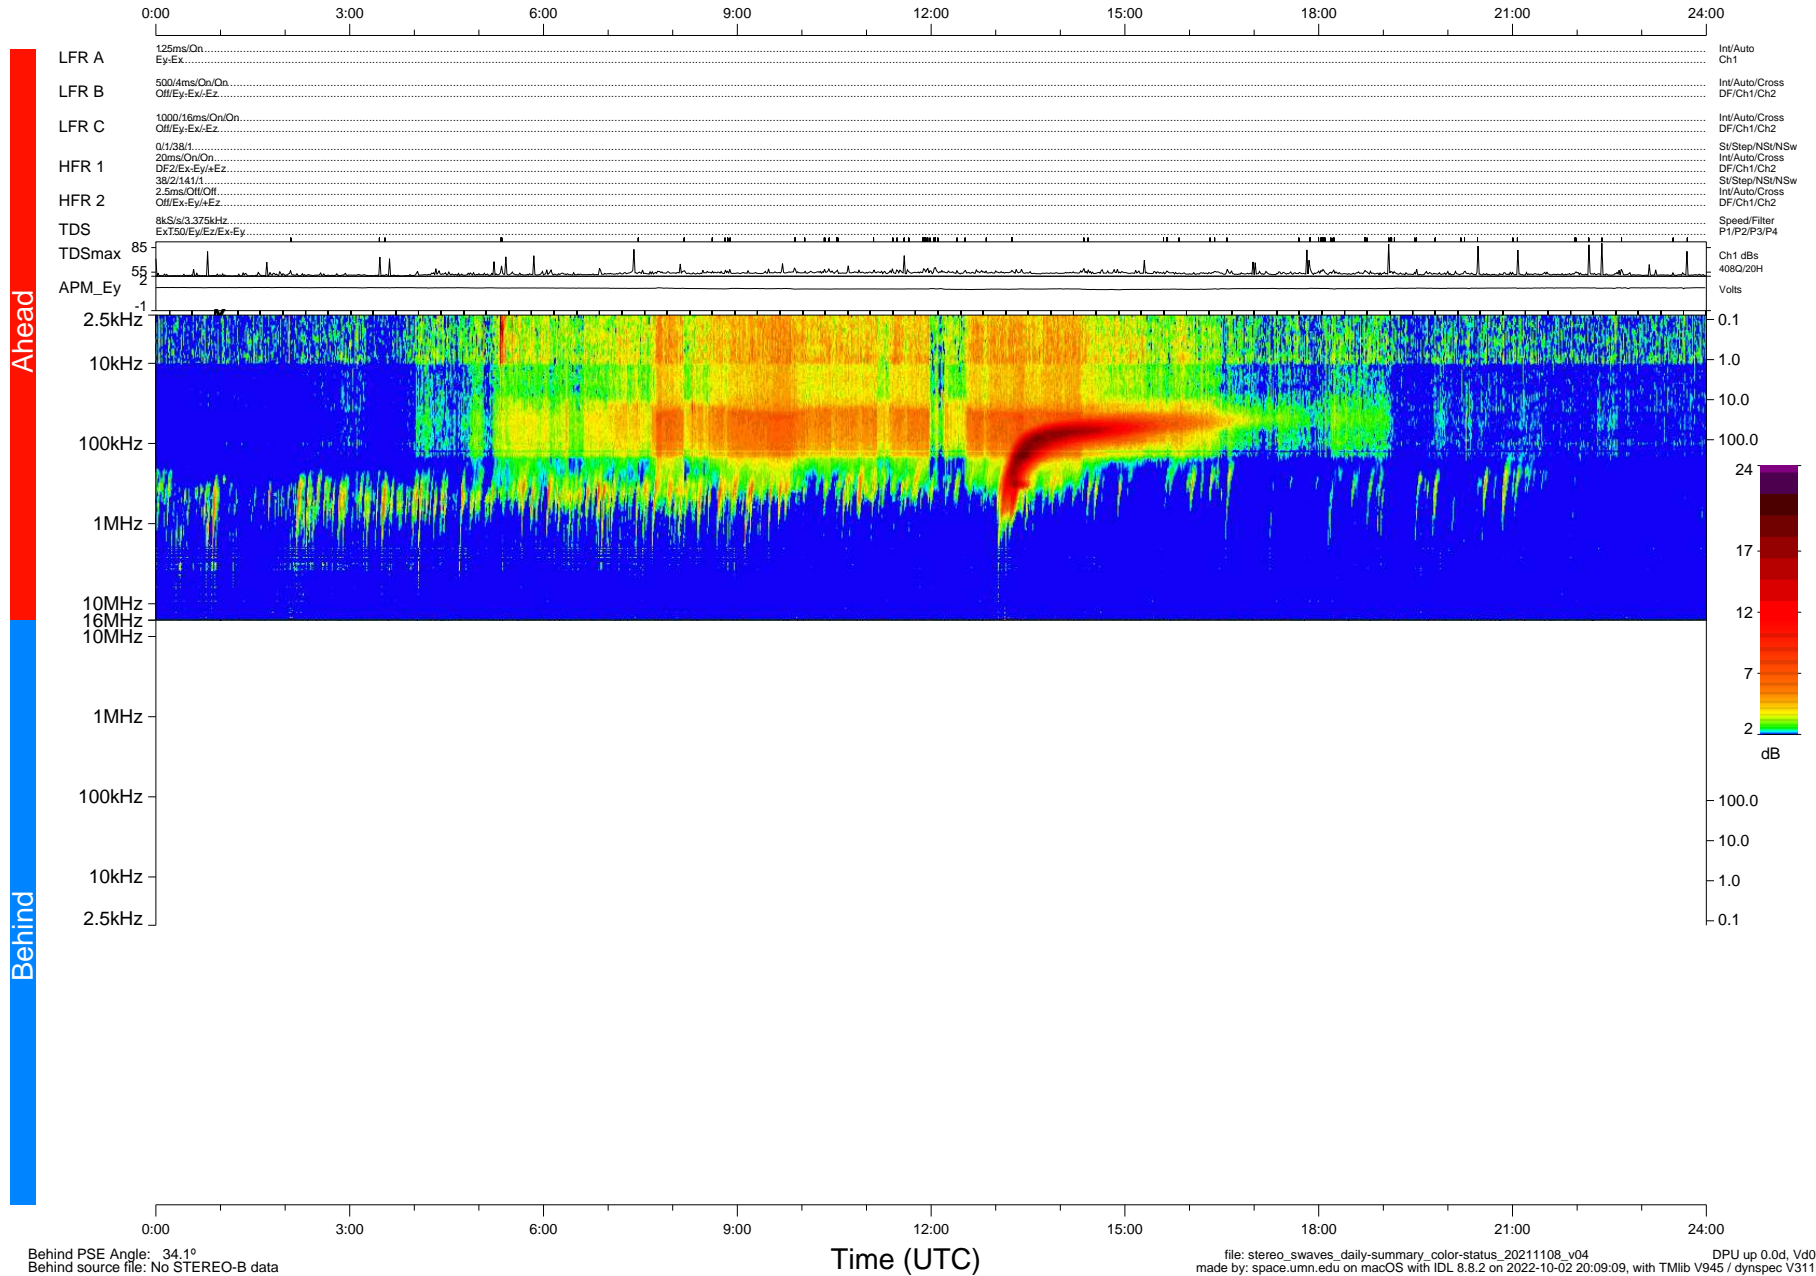

STEREO/WAVES Daily Summary - 08-Nov-2021 (DOY 312)

Ahead source file: swaves_ahead_2021_312_1_06.fin (Recovery: 100.0% HK, 112% Pkts)
 Ahead PSE Angle: -37.1°

DPU up 2315.9d, V412d40

Behind PSE Angle: 34.1°
 Behind source file: No STEREO-B data

file: stereo_swaves_daily-summary_color-status_20211108_v04 DPU up 0.0d, Vd0
 made by: space.umn.edu on macOS with IDL 8.8.2 on 2022-10-02 20:09:09, with TMLib V945 / dynspec V311