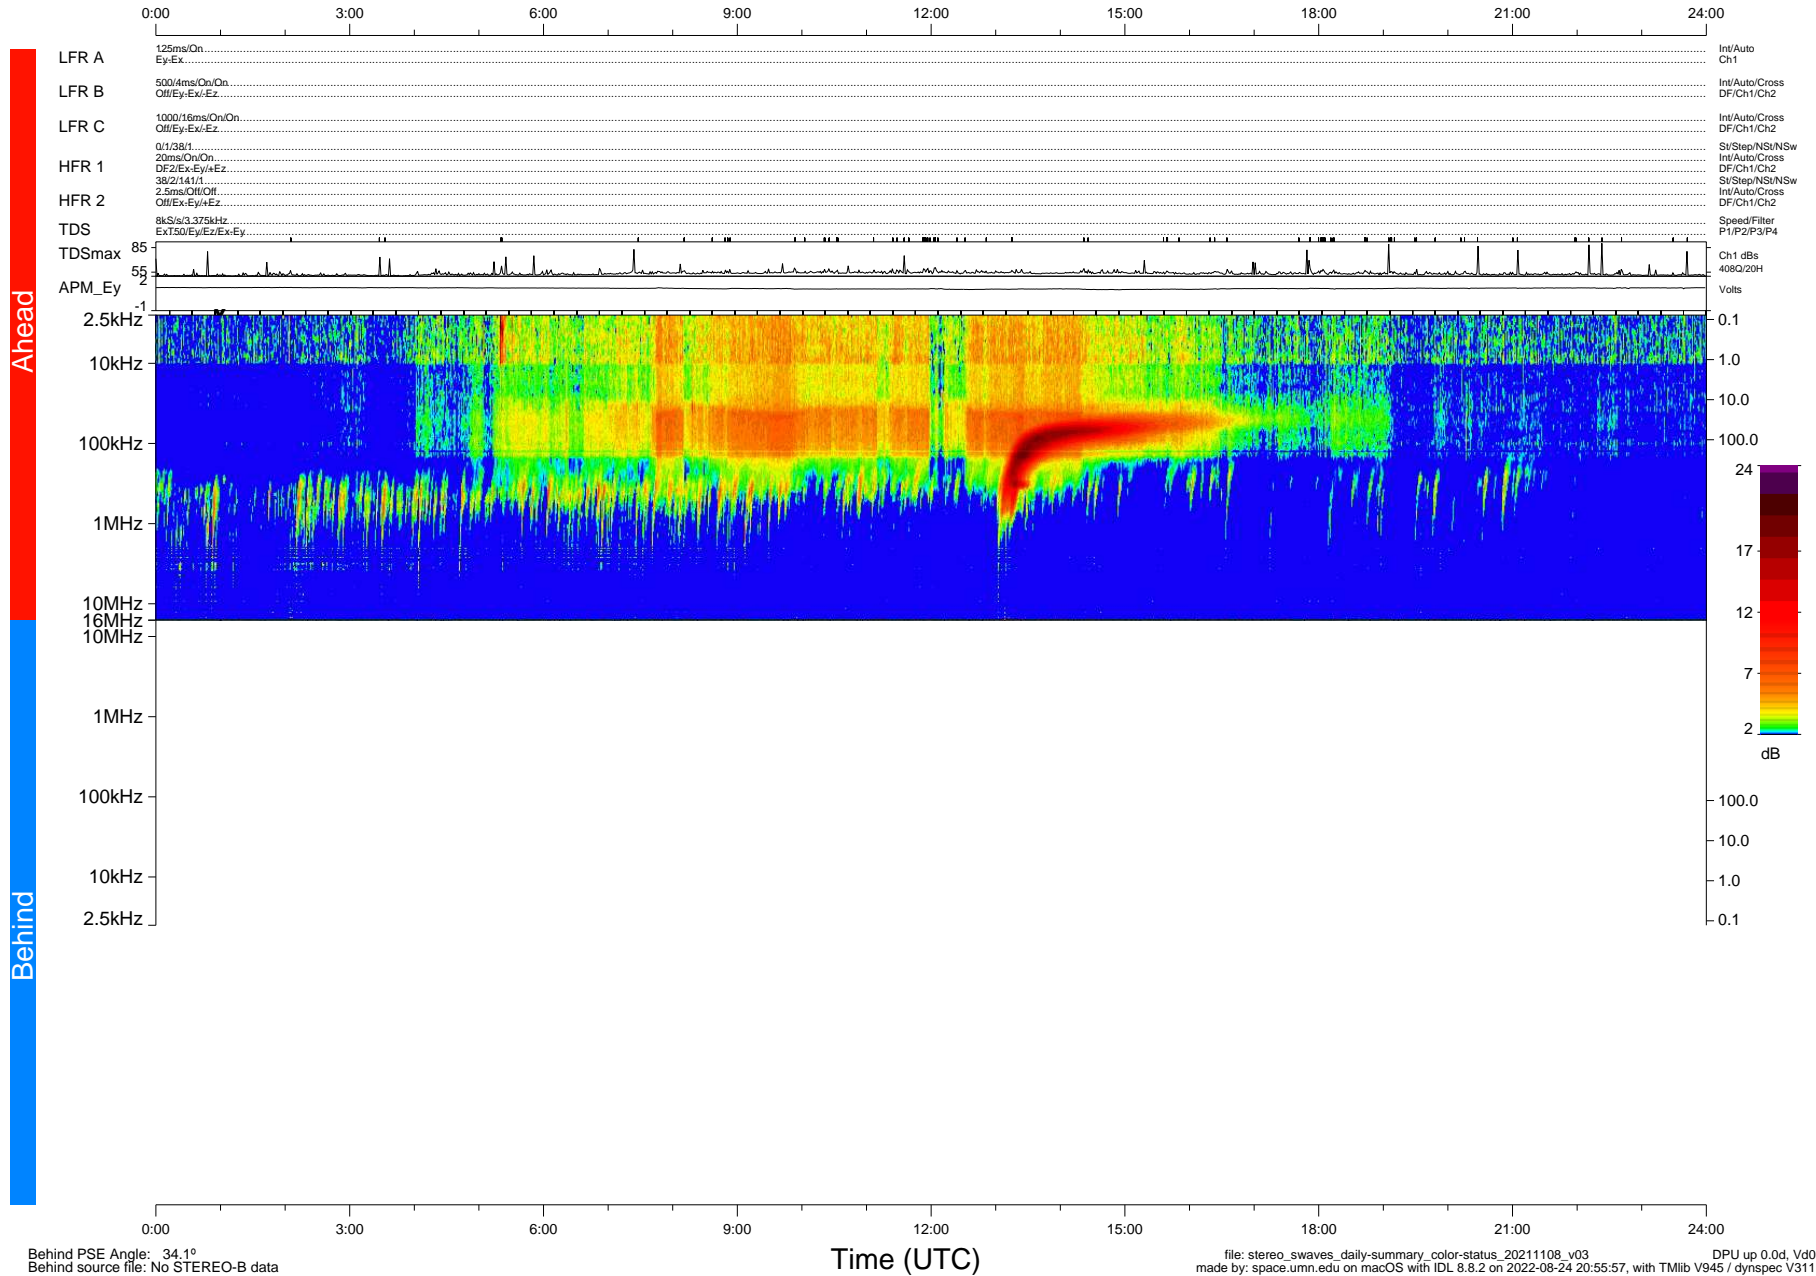

STEREO/WAVES Daily Summary - 08-Nov-2021 (DOY 312)

Ahead source file: swaves_ahead_2021_312_1_06.fin (Recovery: 100.0% HK, 112% Pkts)
 Ahead PSE Angle: -37.1°

DPU up 2315.9d, V412d40

Behind PSE Angle: 34.1°
 Behind source file: No STEREO-B data

Time (UTC)

file: stereo_swaves_daily-summary_color-status_20211108_v03 DPU up 0.0d, Vd0
 made by: space.umn.edu on macOS with IDL 8.8.2 on 2022-08-24 20:55:57, with TMLib V945 / dynspec V311