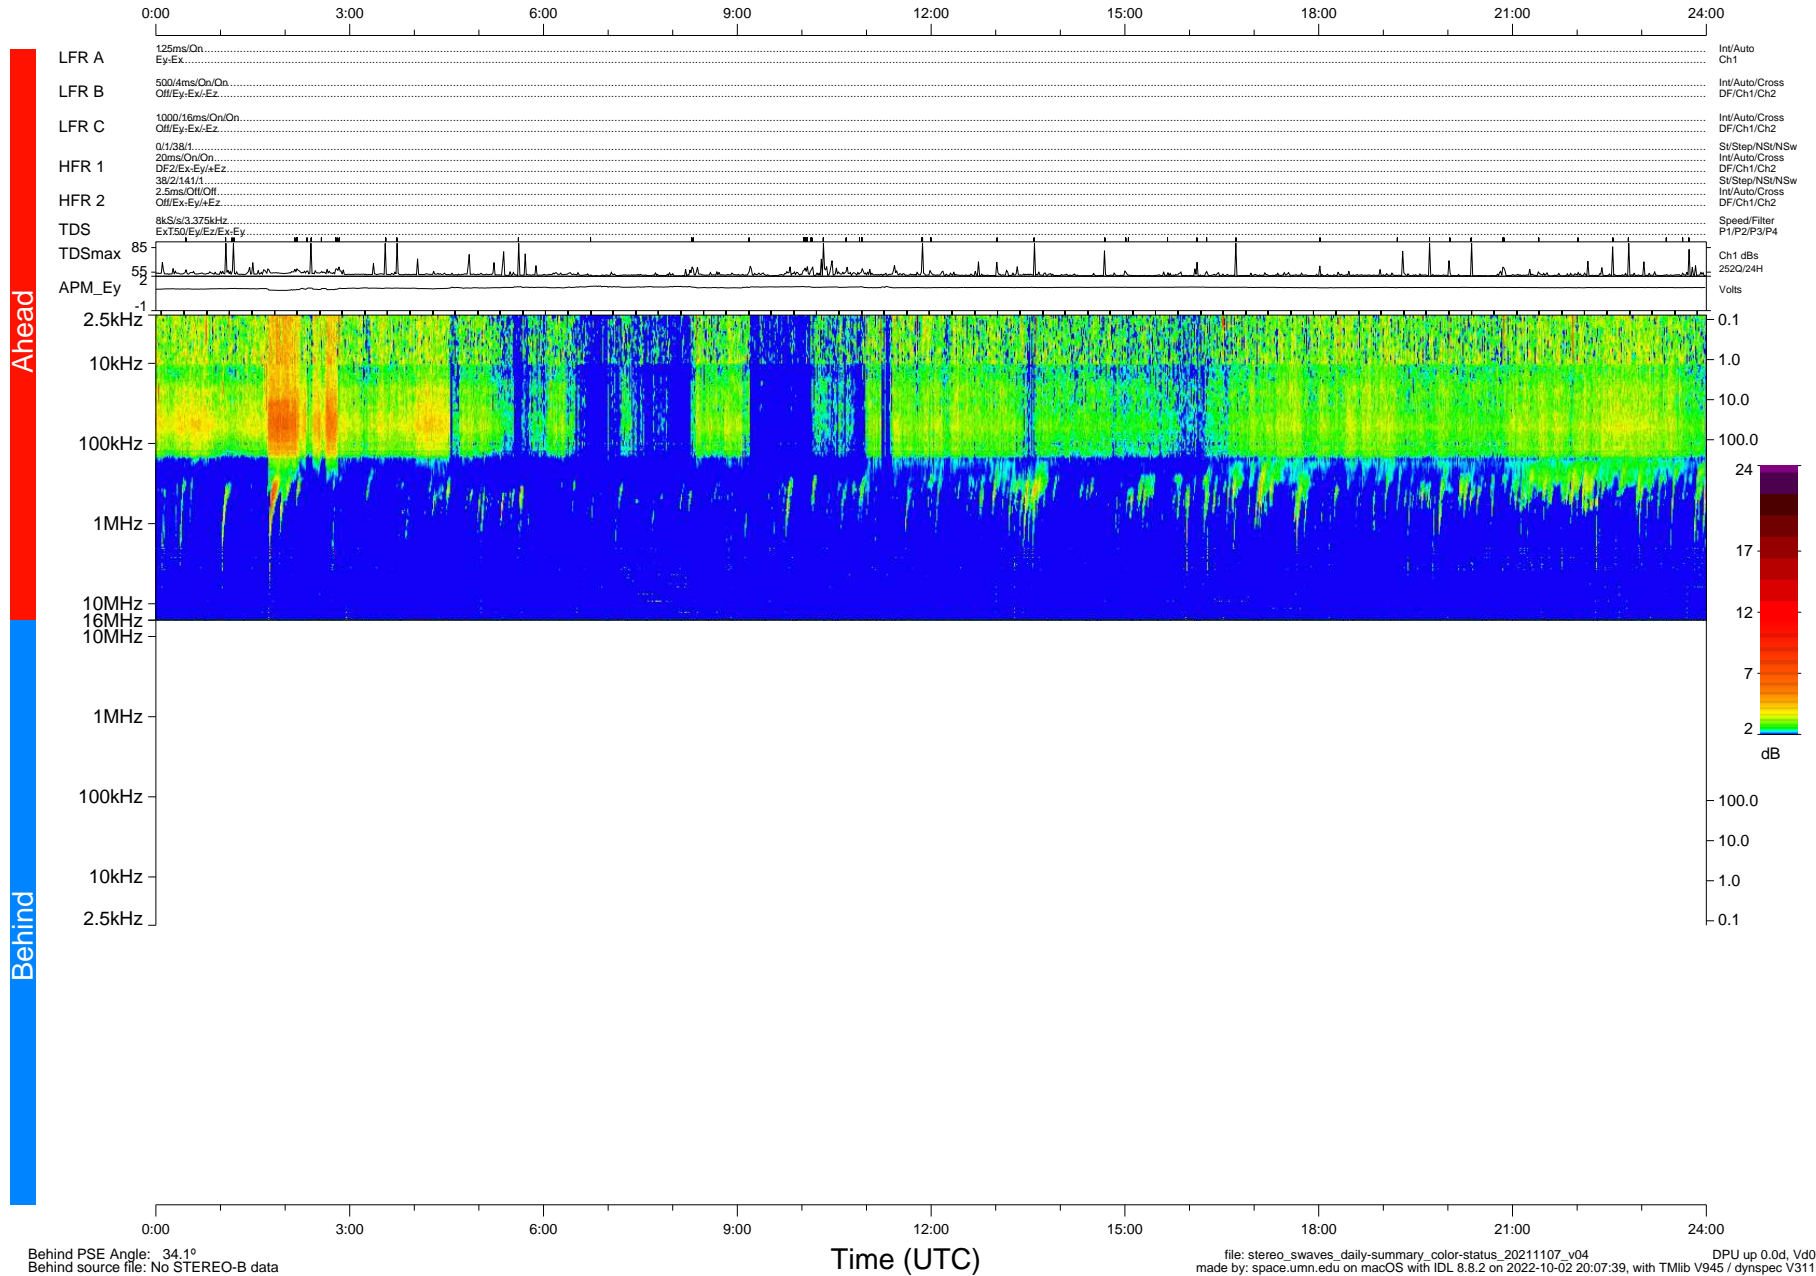

STEREO/WAVES Daily Summary - 07-Nov-2021 (DOY 311)

Ahead source file: swaves_ahead_2021_311_1_06.fin (Recovery: 100.0% HK, 89% Pkts)
 Ahead PSE Angle: -37.1°

DPU up 2314.9d, V412d40

Behind PSE Angle: 34.1°
 Behind source file: No STEREO-B data

file: stereo_swaves_daily-summary_color-status_20211107_v04
 made by: space.umn.edu on macOS with IDL 8.8.2 on 2022-10-02 20:07:39, with Tlib V945 / dynspec V311
 DPU up 0.0d, Vd0