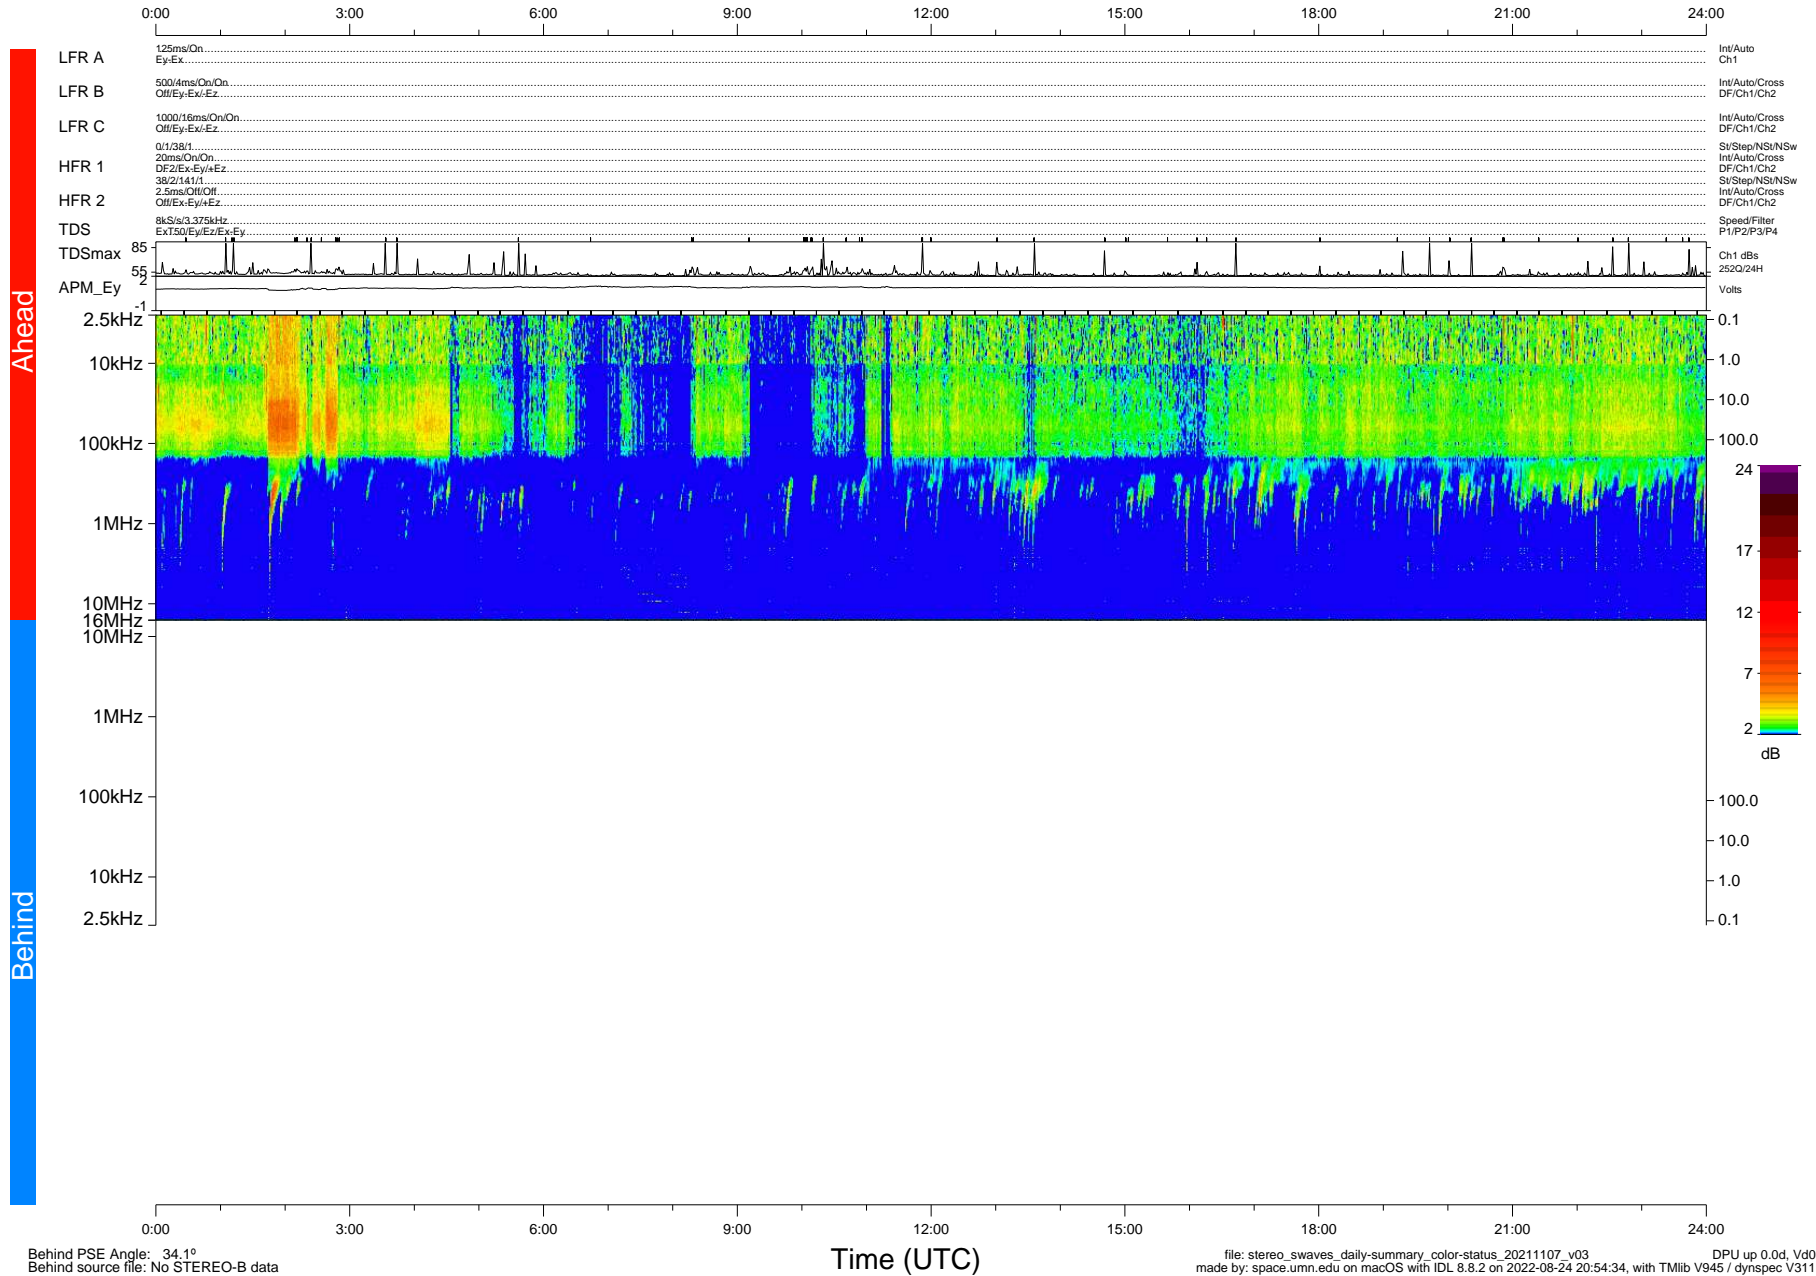

STEREO/WAVES Daily Summary - 07-Nov-2021 (DOY 311)

Ahead source file: swaves_ahead_2021_311_1_06.fin (Recovery: 100.0% HK, 89% Pkts)
Ahead PSE Angle: -37.1°

DPU up 2314.9d, V412d40

Behind PSE Angle: 34.1°
Behind source file: No STEREO-B data