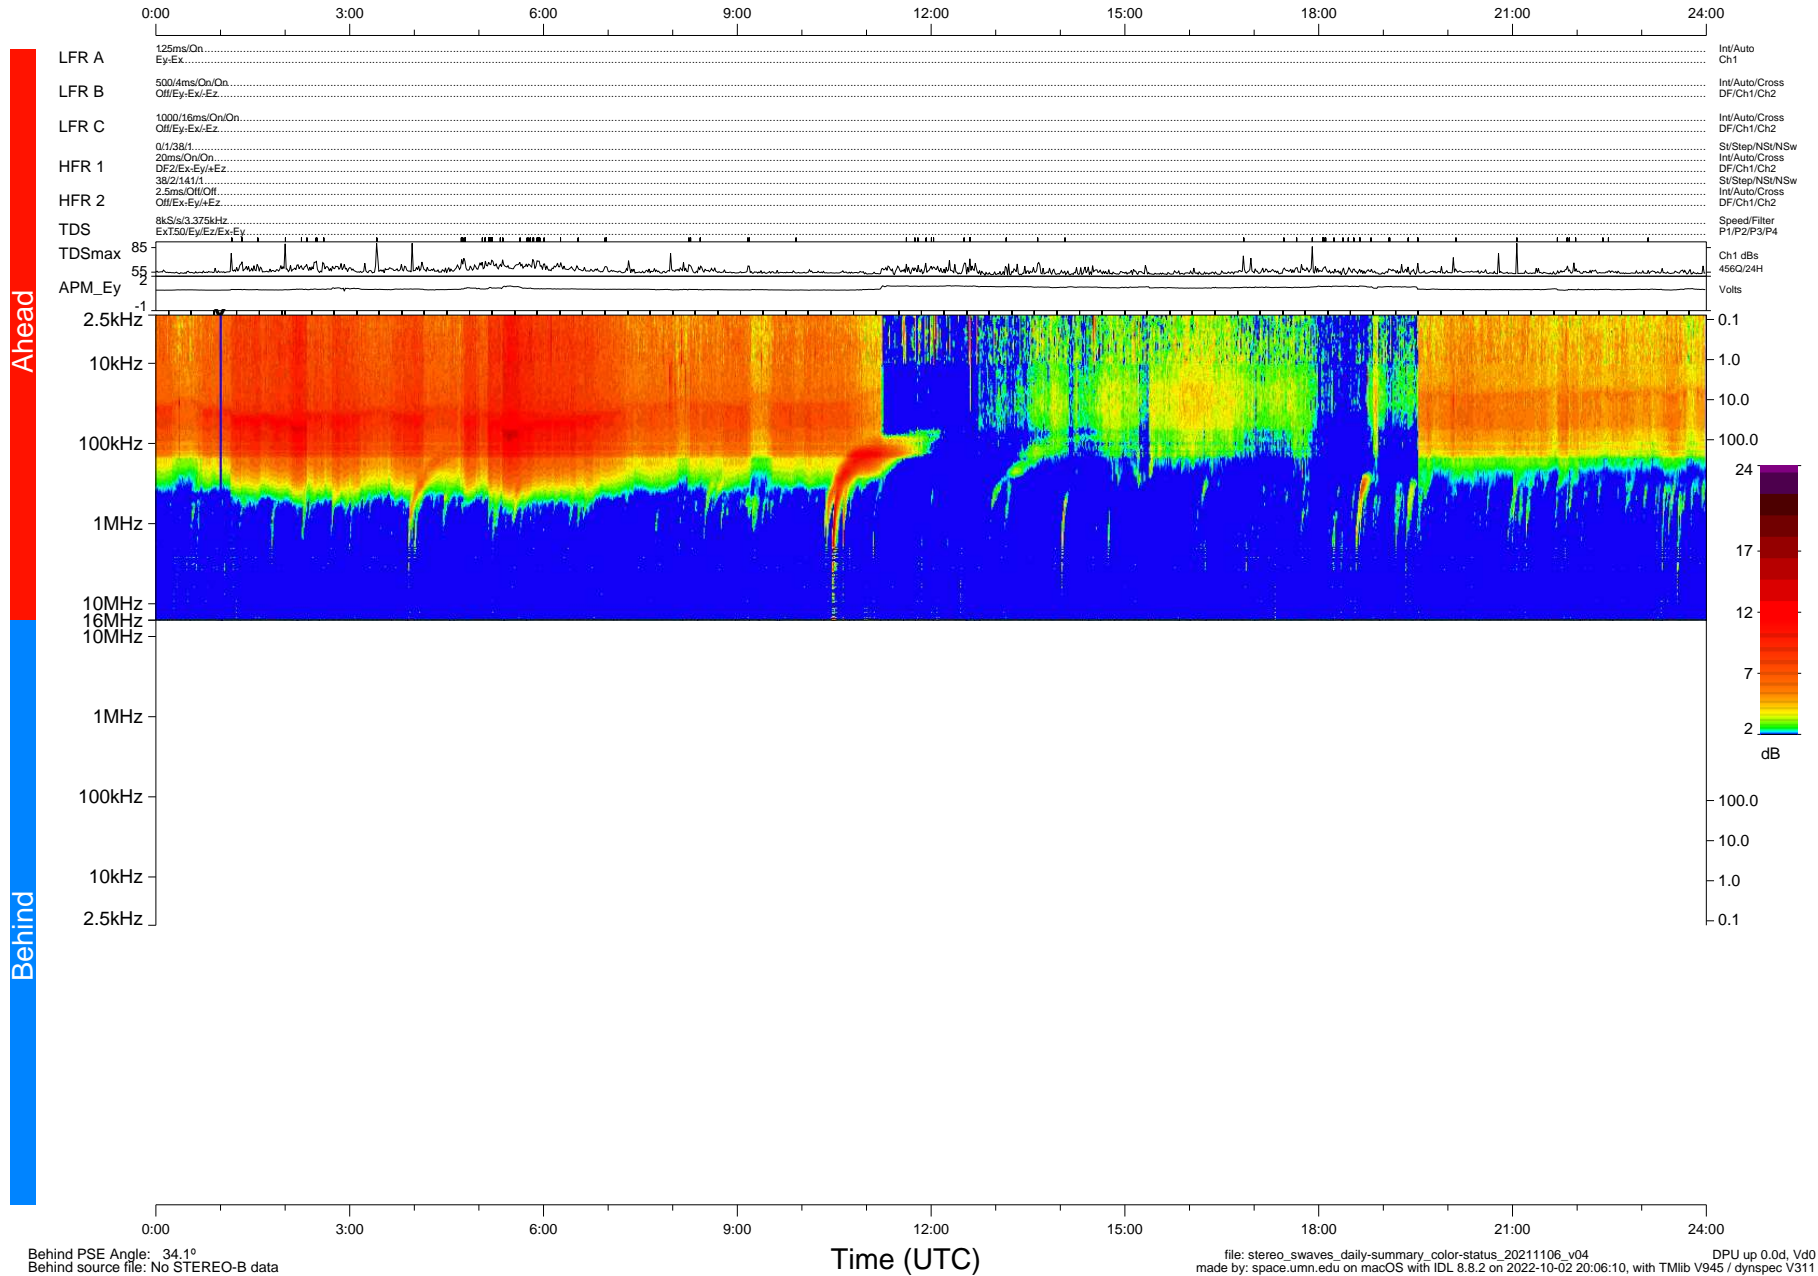

# STEREO/WAVES Daily Summary - 06-Nov-2021 (DOY 310)

Ahead source file: swaves\_ahead\_2021\_310\_1\_06.fin (Recovery: 100.0% HK, 119% Pkts)  
 Ahead PSE Angle: -37.2°

DPU up 2313.9d, V412d40

Behind PSE Angle: 34.1°  
 Behind source file: No STEREO-B data

file: stereo\_swaves\_daily-summary\_color-status\_20211106\_v04 DPU up 0.0d, Vd0  
 made by: space.umn.edu on macOS with IDL 8.8.2 on 2022-10-02 20:06:10, with TLib V945 / dynspec V311