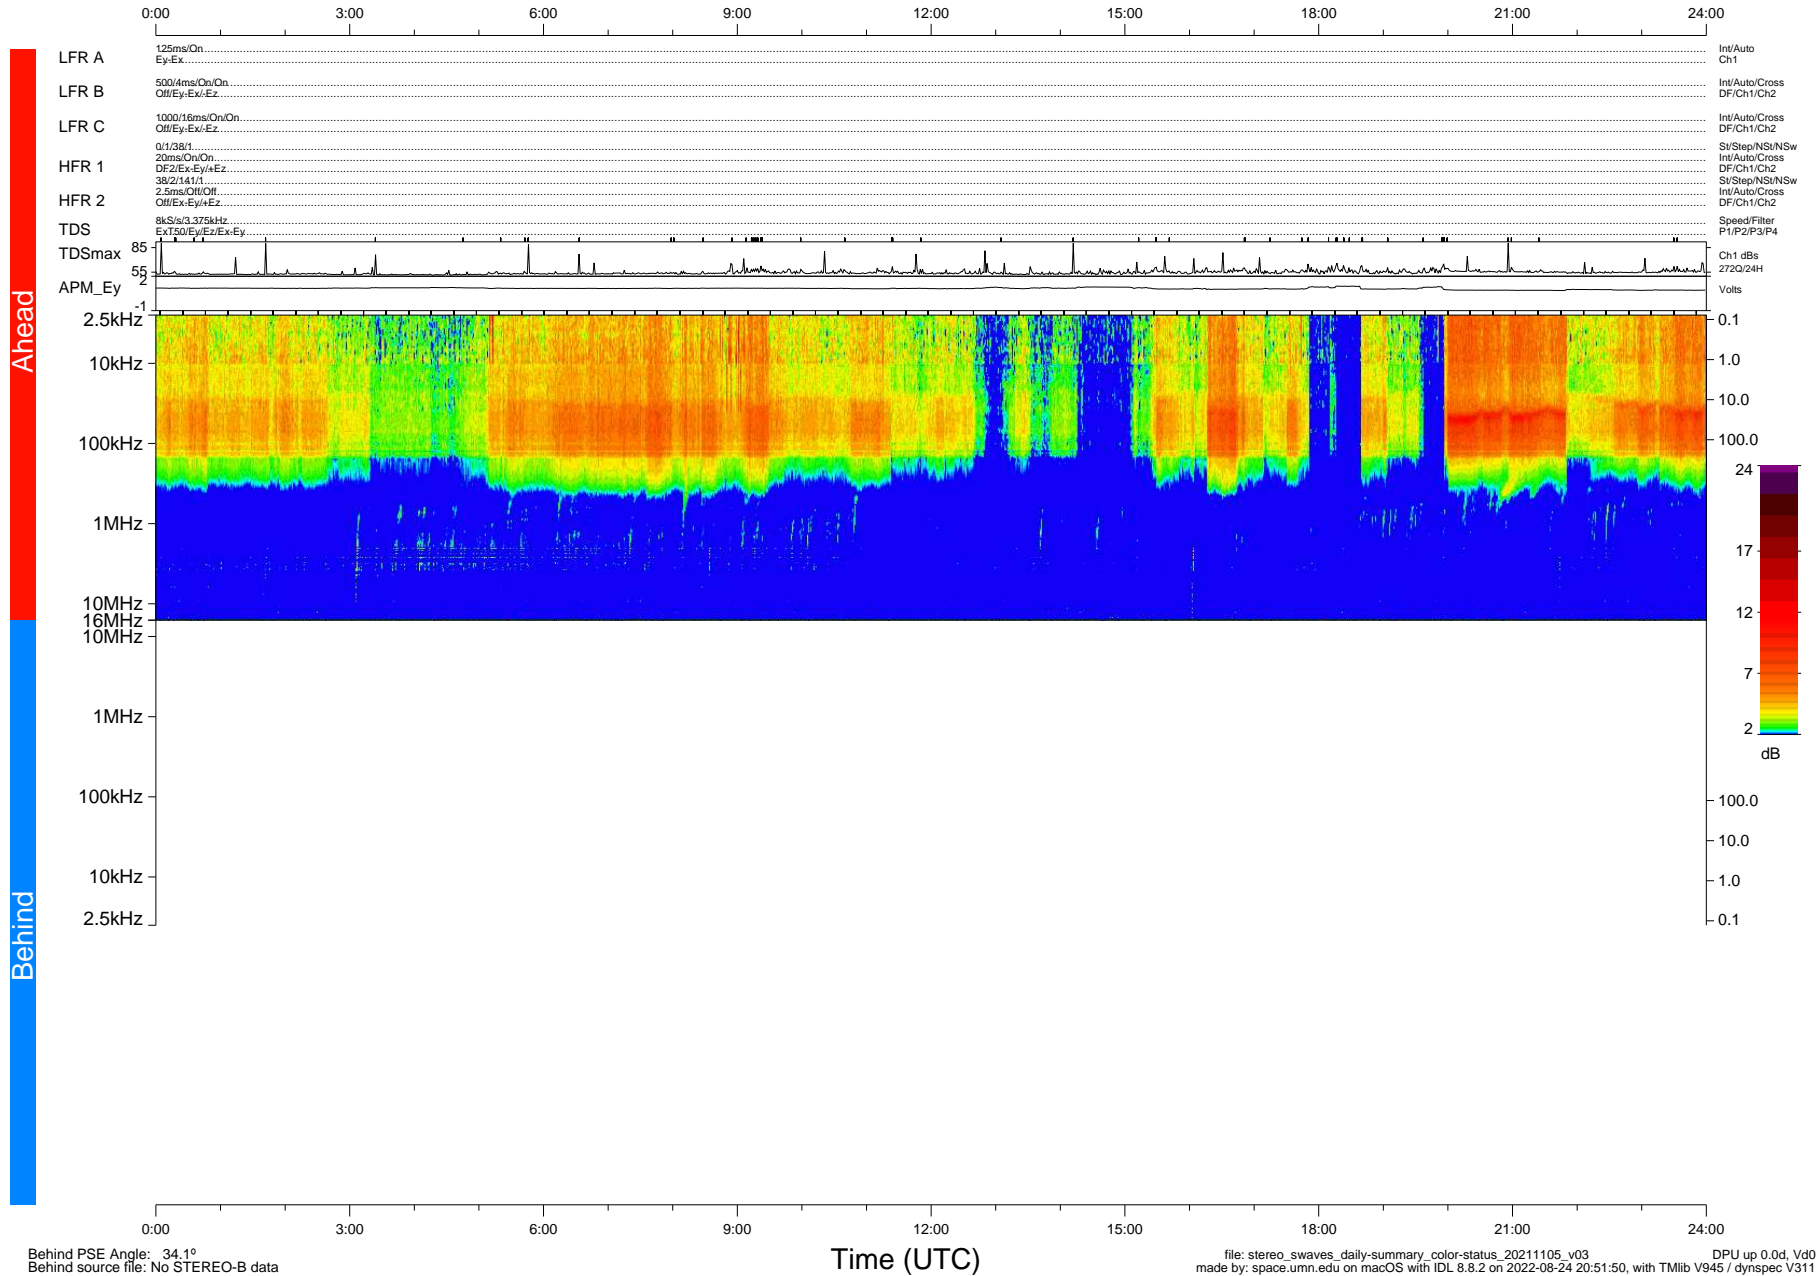

STEREO/WAVES Daily Summary - 05-Nov-2021 (DOY 309)

Ahead source file: swaves_ahead_2021_309_1_06.fin (Recovery: 100.0% HK, 92% Pkts)
Ahead PSE Angle: -37.2°

DPU up 2312.9d, V412d40

Behind PSE Angle: 34.1°
Behind source file: No STEREO-B data

Time (UTC)