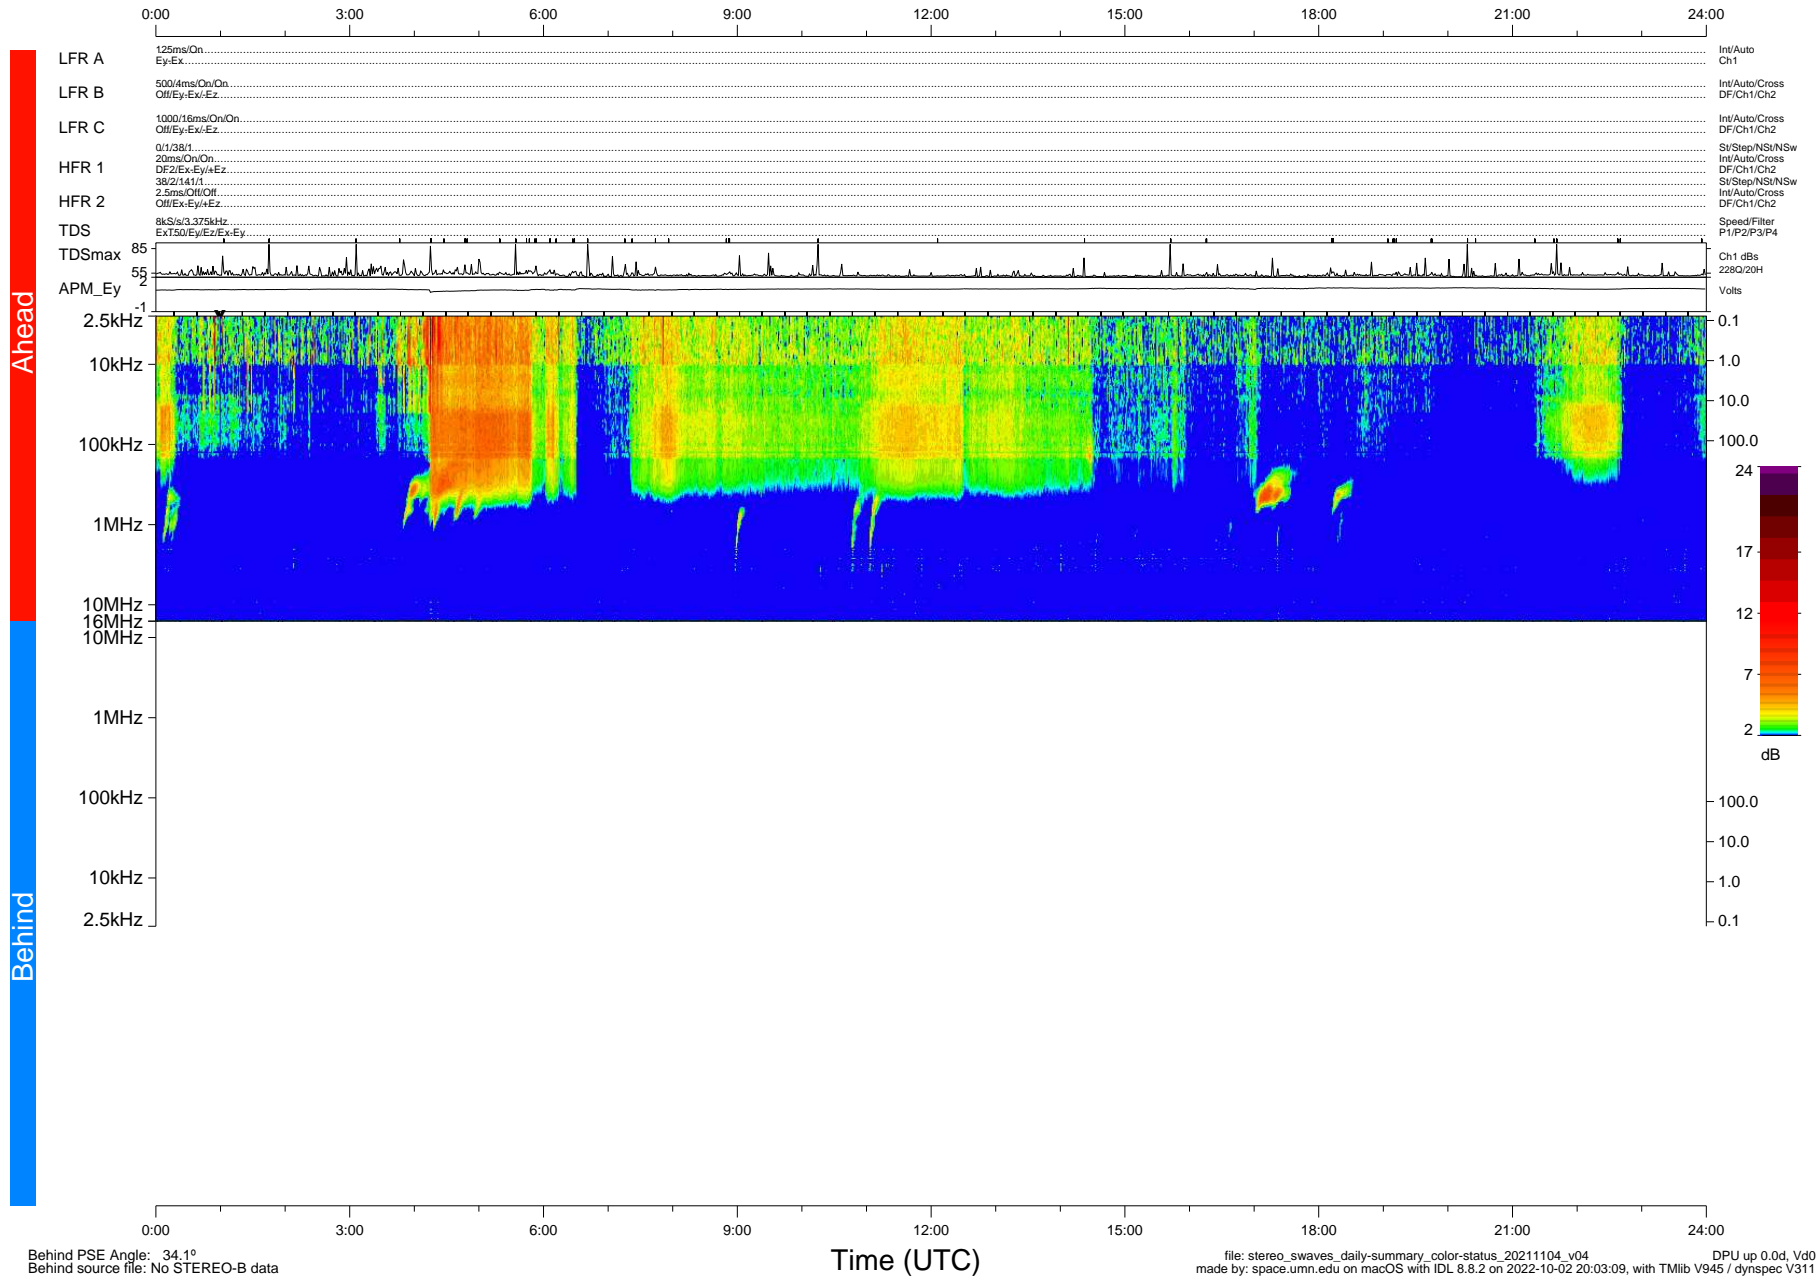

STEREO/WAVES Daily Summary - 04-Nov-2021 (DOY 308)

Ahead source file: swaves_ahead_2021_308_1_05.fin (Recovery: 100.0% HK, 85% PKts)
 Ahead PSE Angle: -37.3°

DPU up 2311.9d, V412d40

Behind PSE Angle: 34.1°
 Behind source file: No STEREO-B data

Time (UTC)

file: stereo_swaves_daily-summary_color-status_20211104_v04
 made by: space.umn.edu on macOS with IDL 8.8.2 on 2022-10-02 20:03:09, with Tlib V945 / dynspec V311
 DPU up 0.0d, Vd0