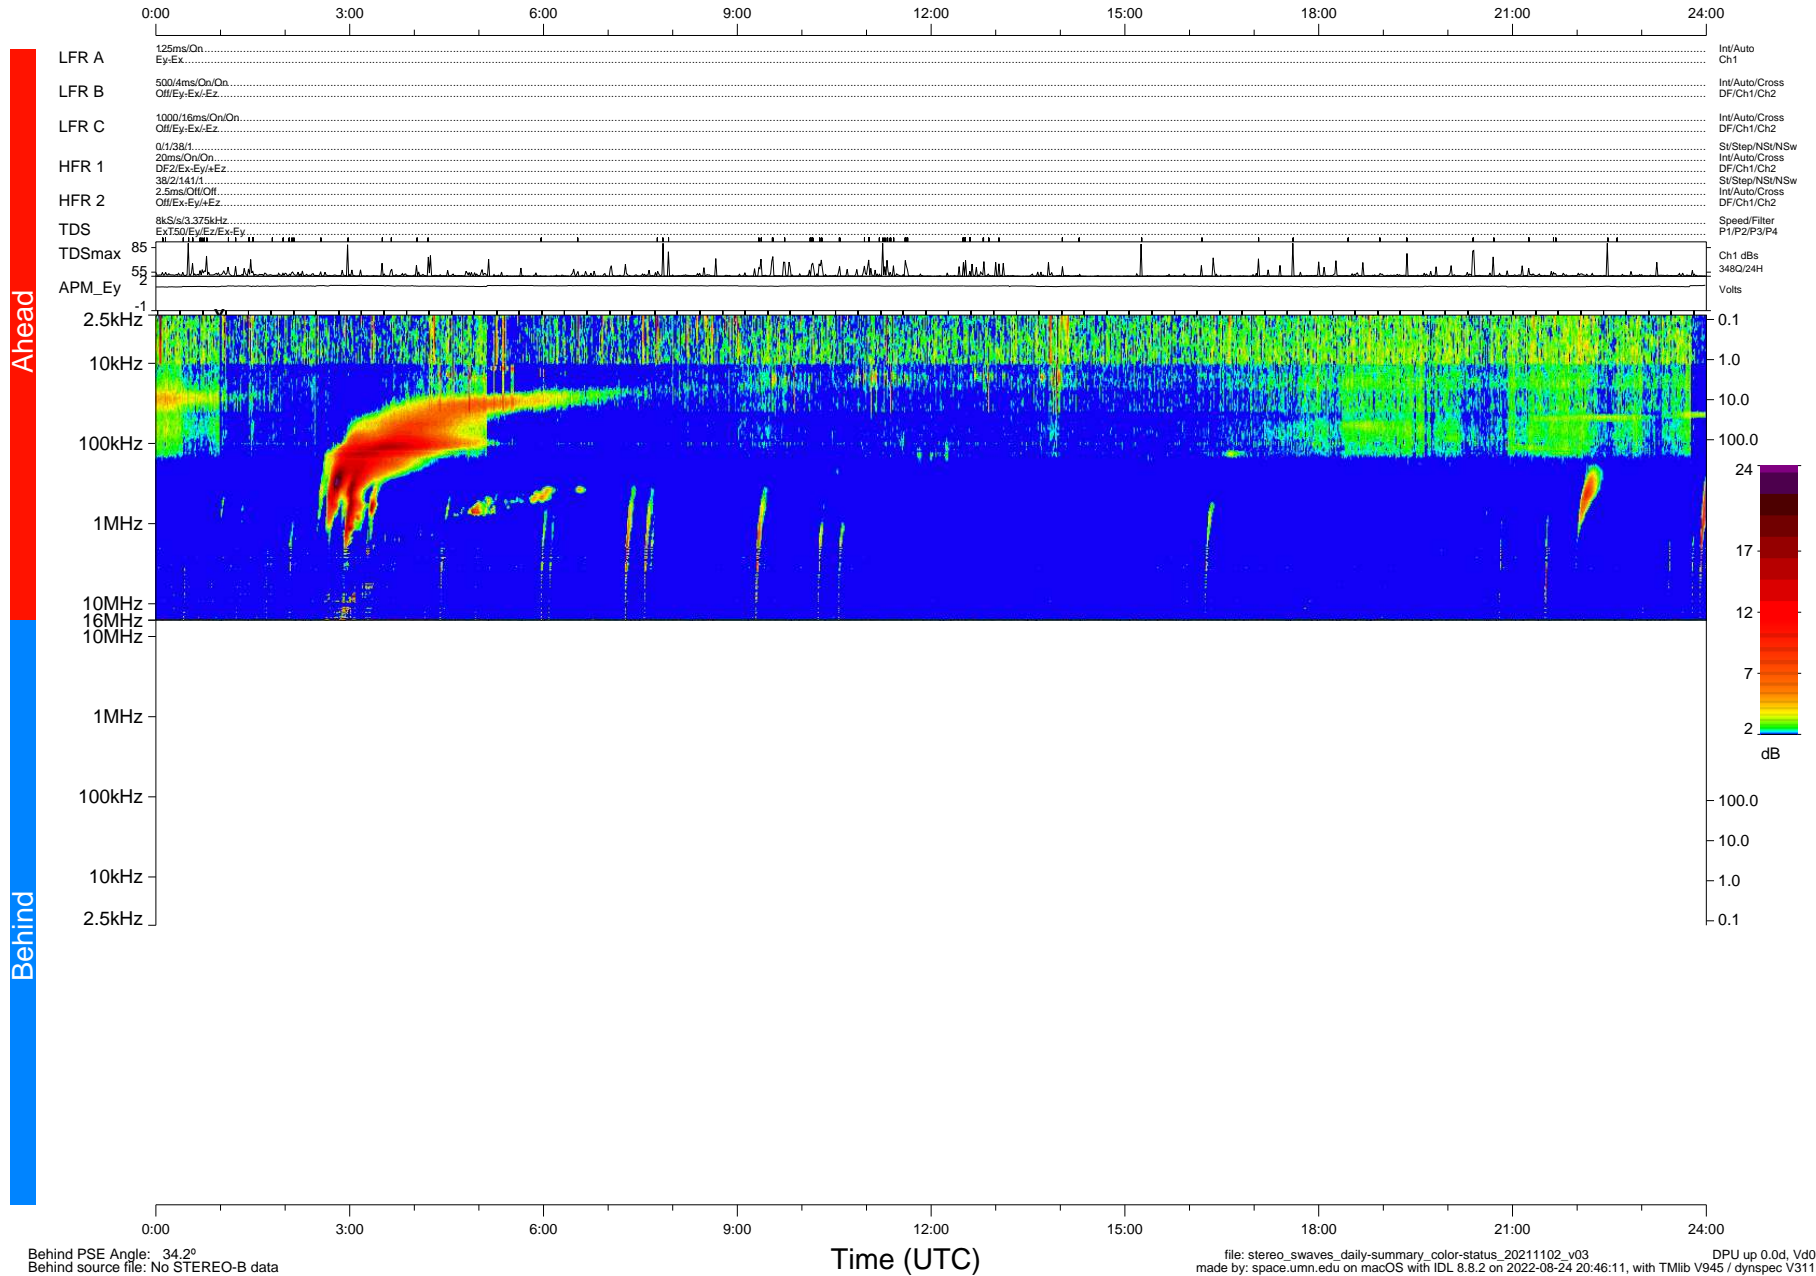

STEREO/WAVES Daily Summary - 02-Nov-2021 (DOY 306)

Ahead source file: swaves_ahead_2021_306_1_05.fin (Recovery: 100.0% HK, 103% Pkts)
 Ahead PSE Angle: -37.4°

DPU up 2309.9d, V412d40

Behind PSE Angle: 34.2°
 Behind source file: No STEREO-B data

Time (UTC)

file: stereo_swaves_daily-summary_color-status_20211102_v03
 made by: space.umn.edu on macOS with IDL 8.8.2 on 2022-08-24 20:46:11, with Tlib V945 / dynspec V311
 DPU up 0.0d, Vd0